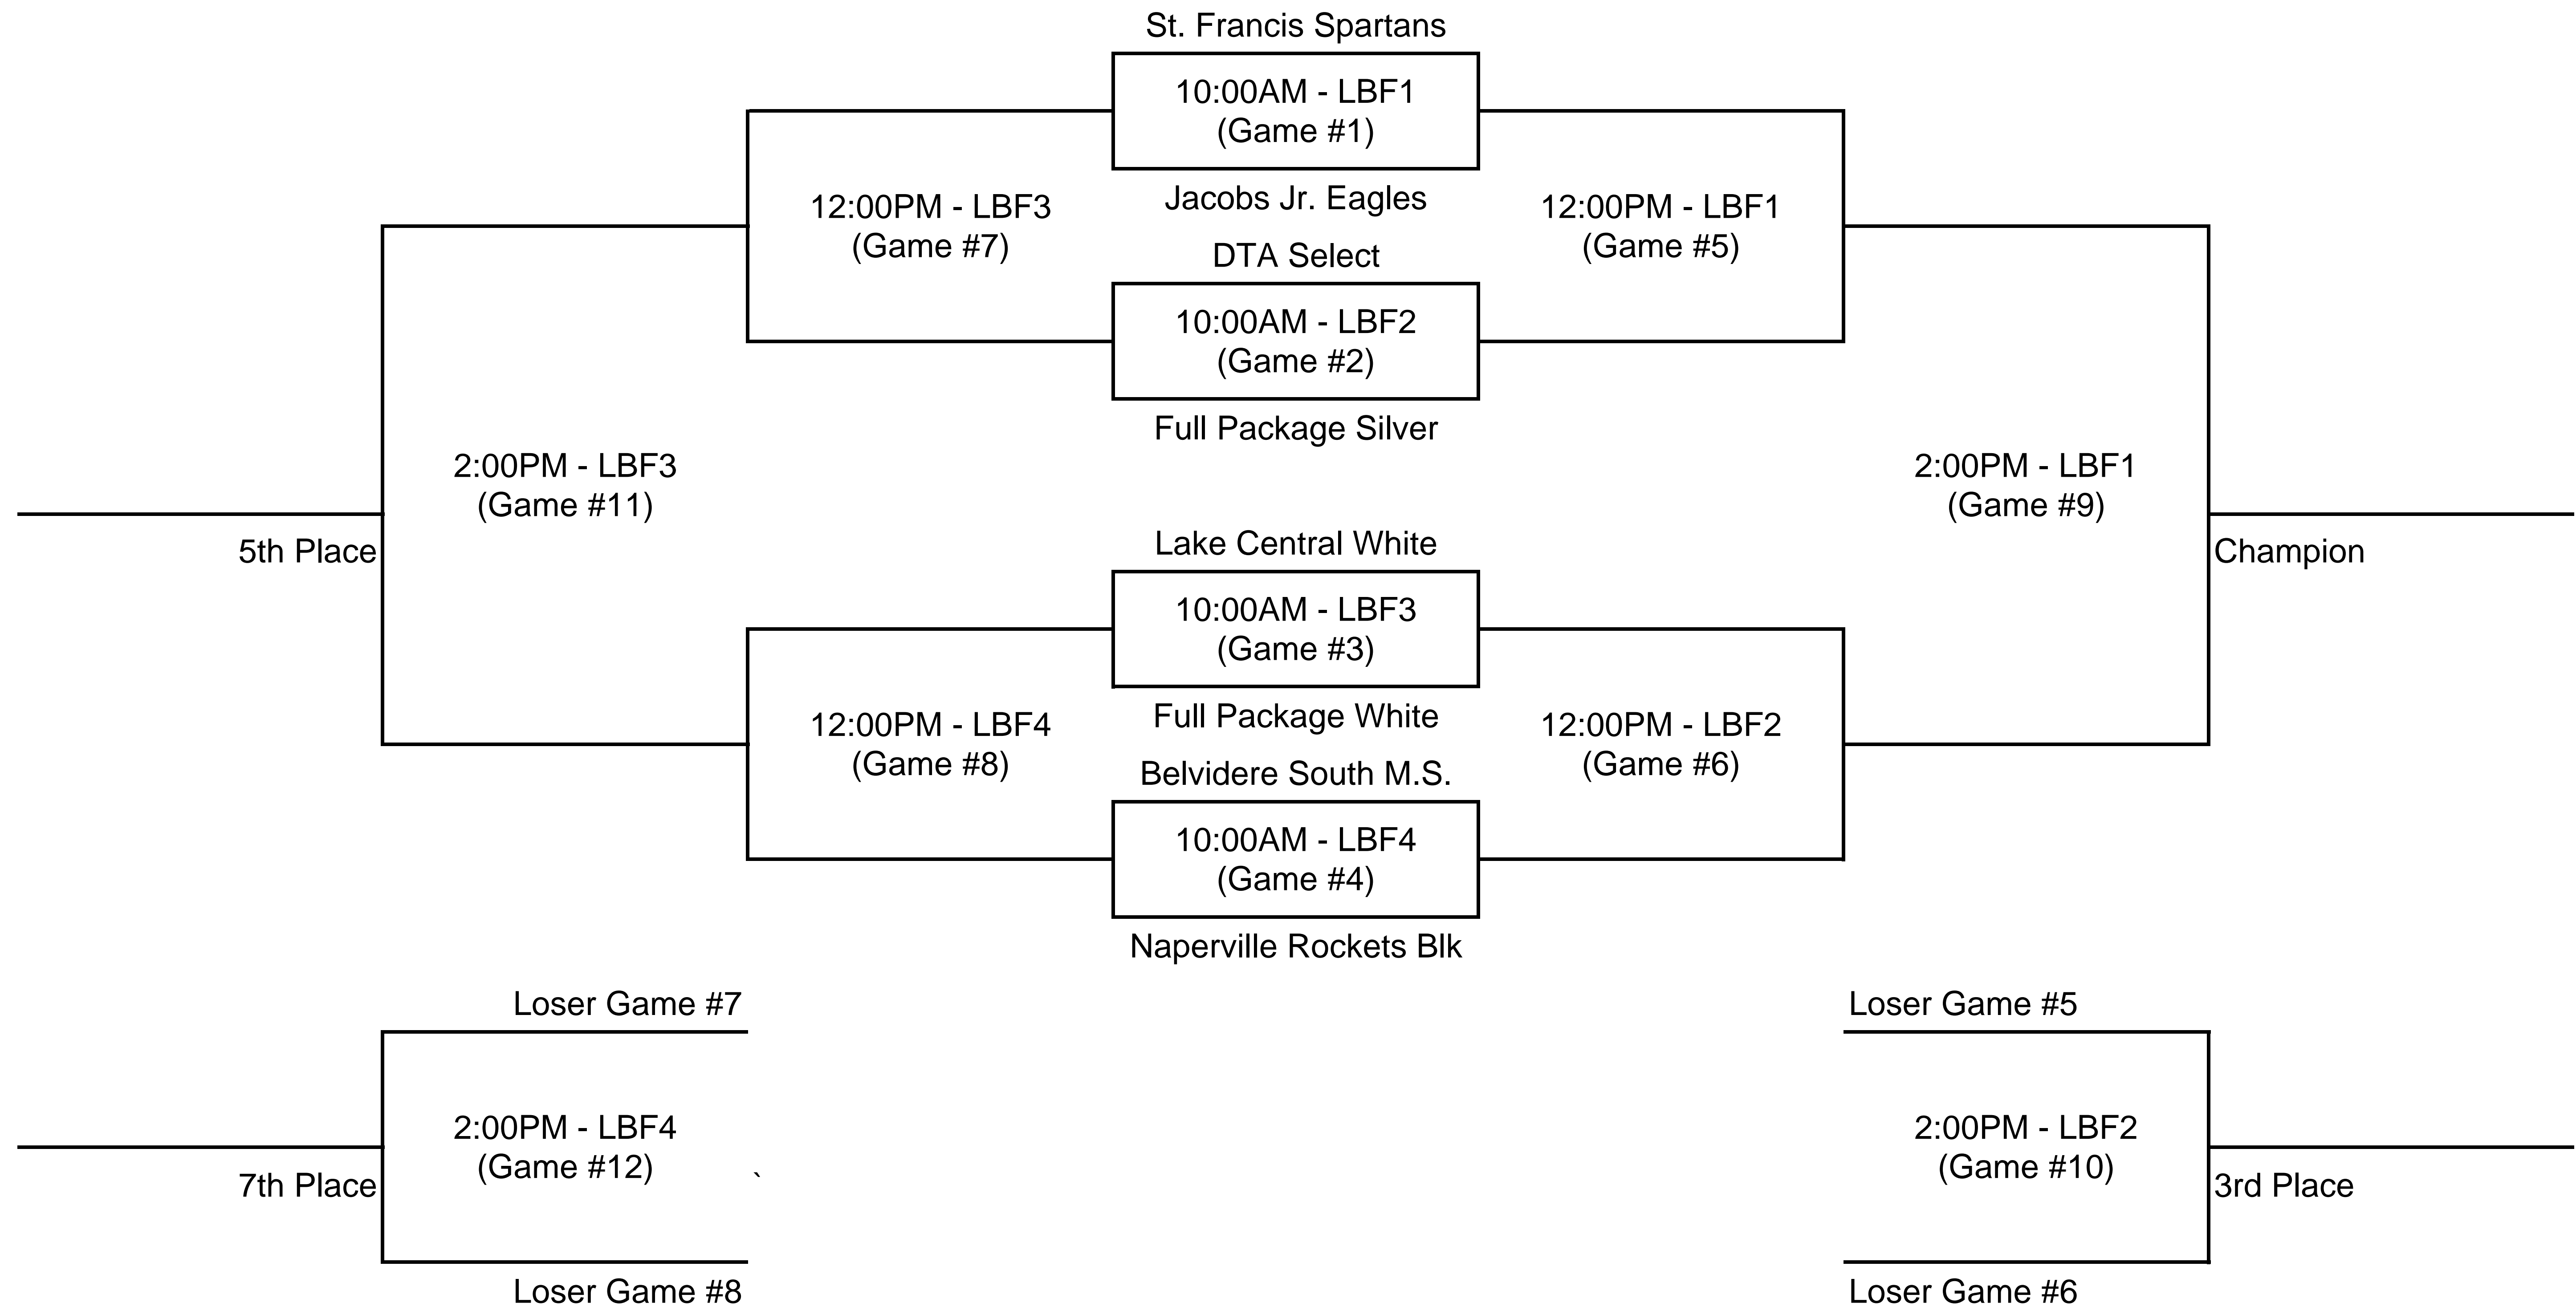

2012 ELITE SHOOTOUT LAKE BARRINGTON FIELD HOUSE

8th GRADE BOYS SILVER

2012 ELITE SHOOTOUT

LAKE BARRINGTON FIELD HOUSE

POOL RESULTS

Point Differential (15 max)

5A-6B GIRLS		Win	Loss	1st	2nd	3rd
57	Rockford Wildcats					
58	River Forest Foresters					
59	Wilmot Junior Panthers					
60	Edison Park Pistons					

Point Differential (15 max)

7th BOYS GOLD		Win	Loss	1st	2nd	3rd
41	Jacobs Jr. Eagles					
42	North Shore Storm					
43	Warriors Basketball					
44	WI Playground Elite					

Point Differential (15 max)

8th GIRLS		Win	Loss	1st	2nd	3rd
69	Bartlett Hawks					
70	Illinois Magic					
71	Illinois Titans					
72	Over The Edge					

Point Differential (15 max)

7th BOYS SILVER		Win	Loss	1st	2nd	3rd
37	Glen Ellyn Titans Black					
38	Mid Suburban Elite Gold					
39	Morris Barnstormers					
40	Rockford Wildcats (White)