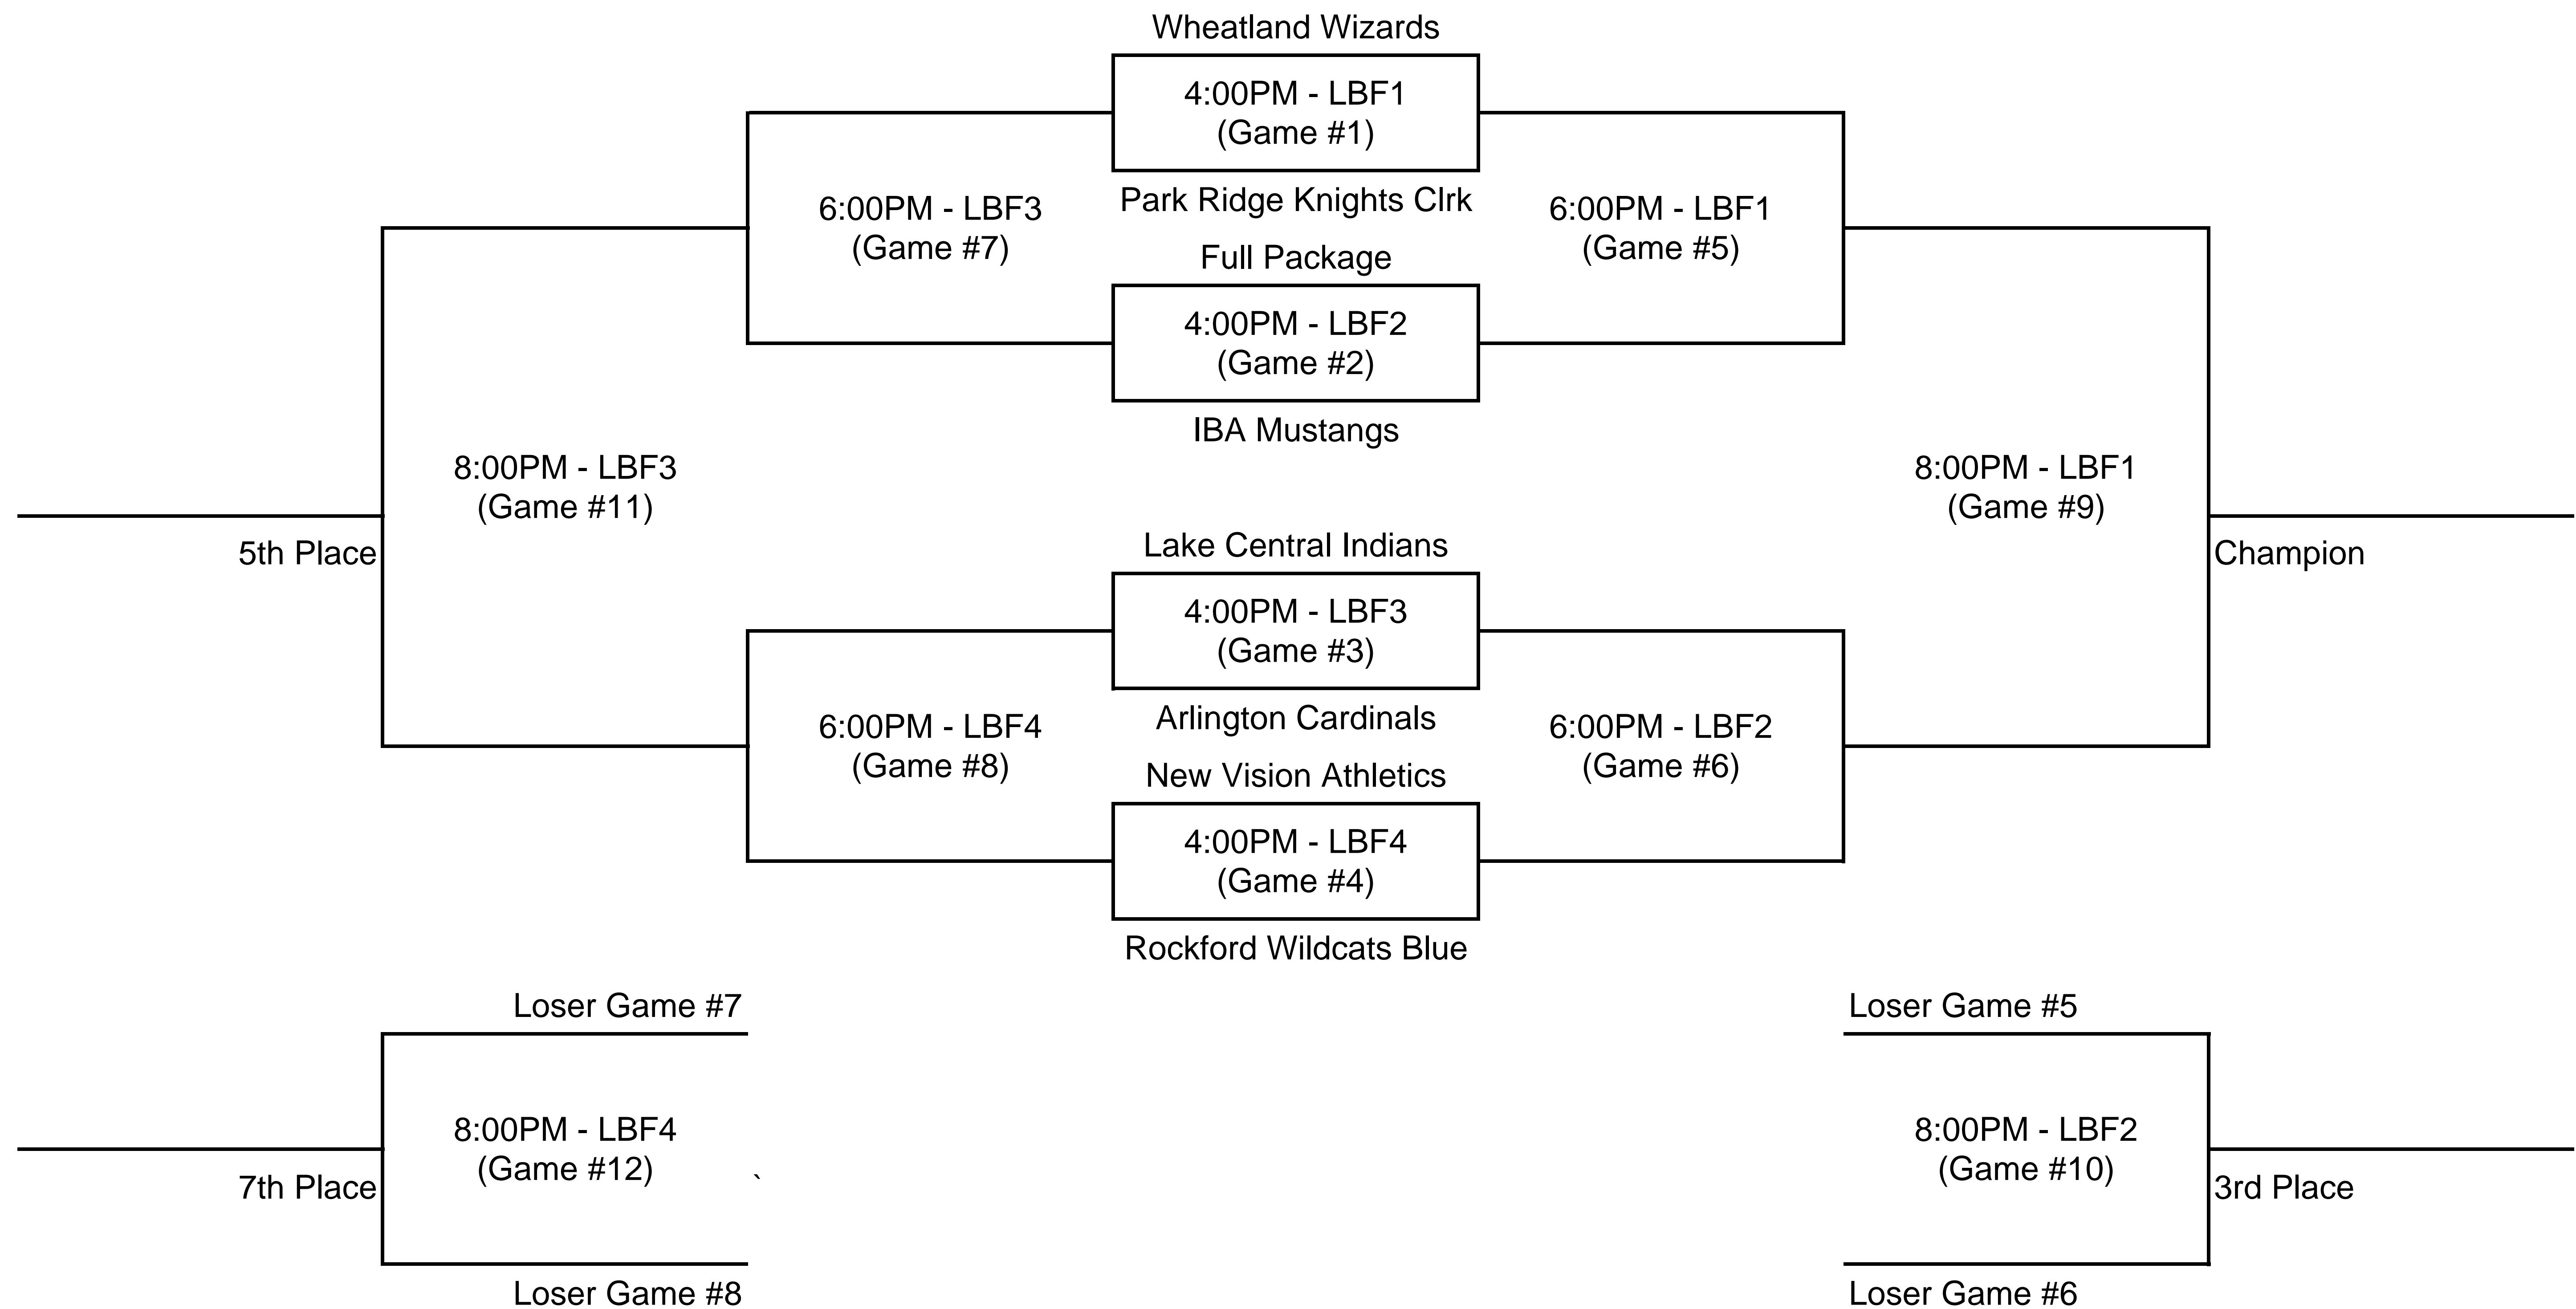

2012 ELITE SHOOTOUT

LAKE BARRINGTON FIELD HOUSE

4A-5B GRADE BOYS GOLD