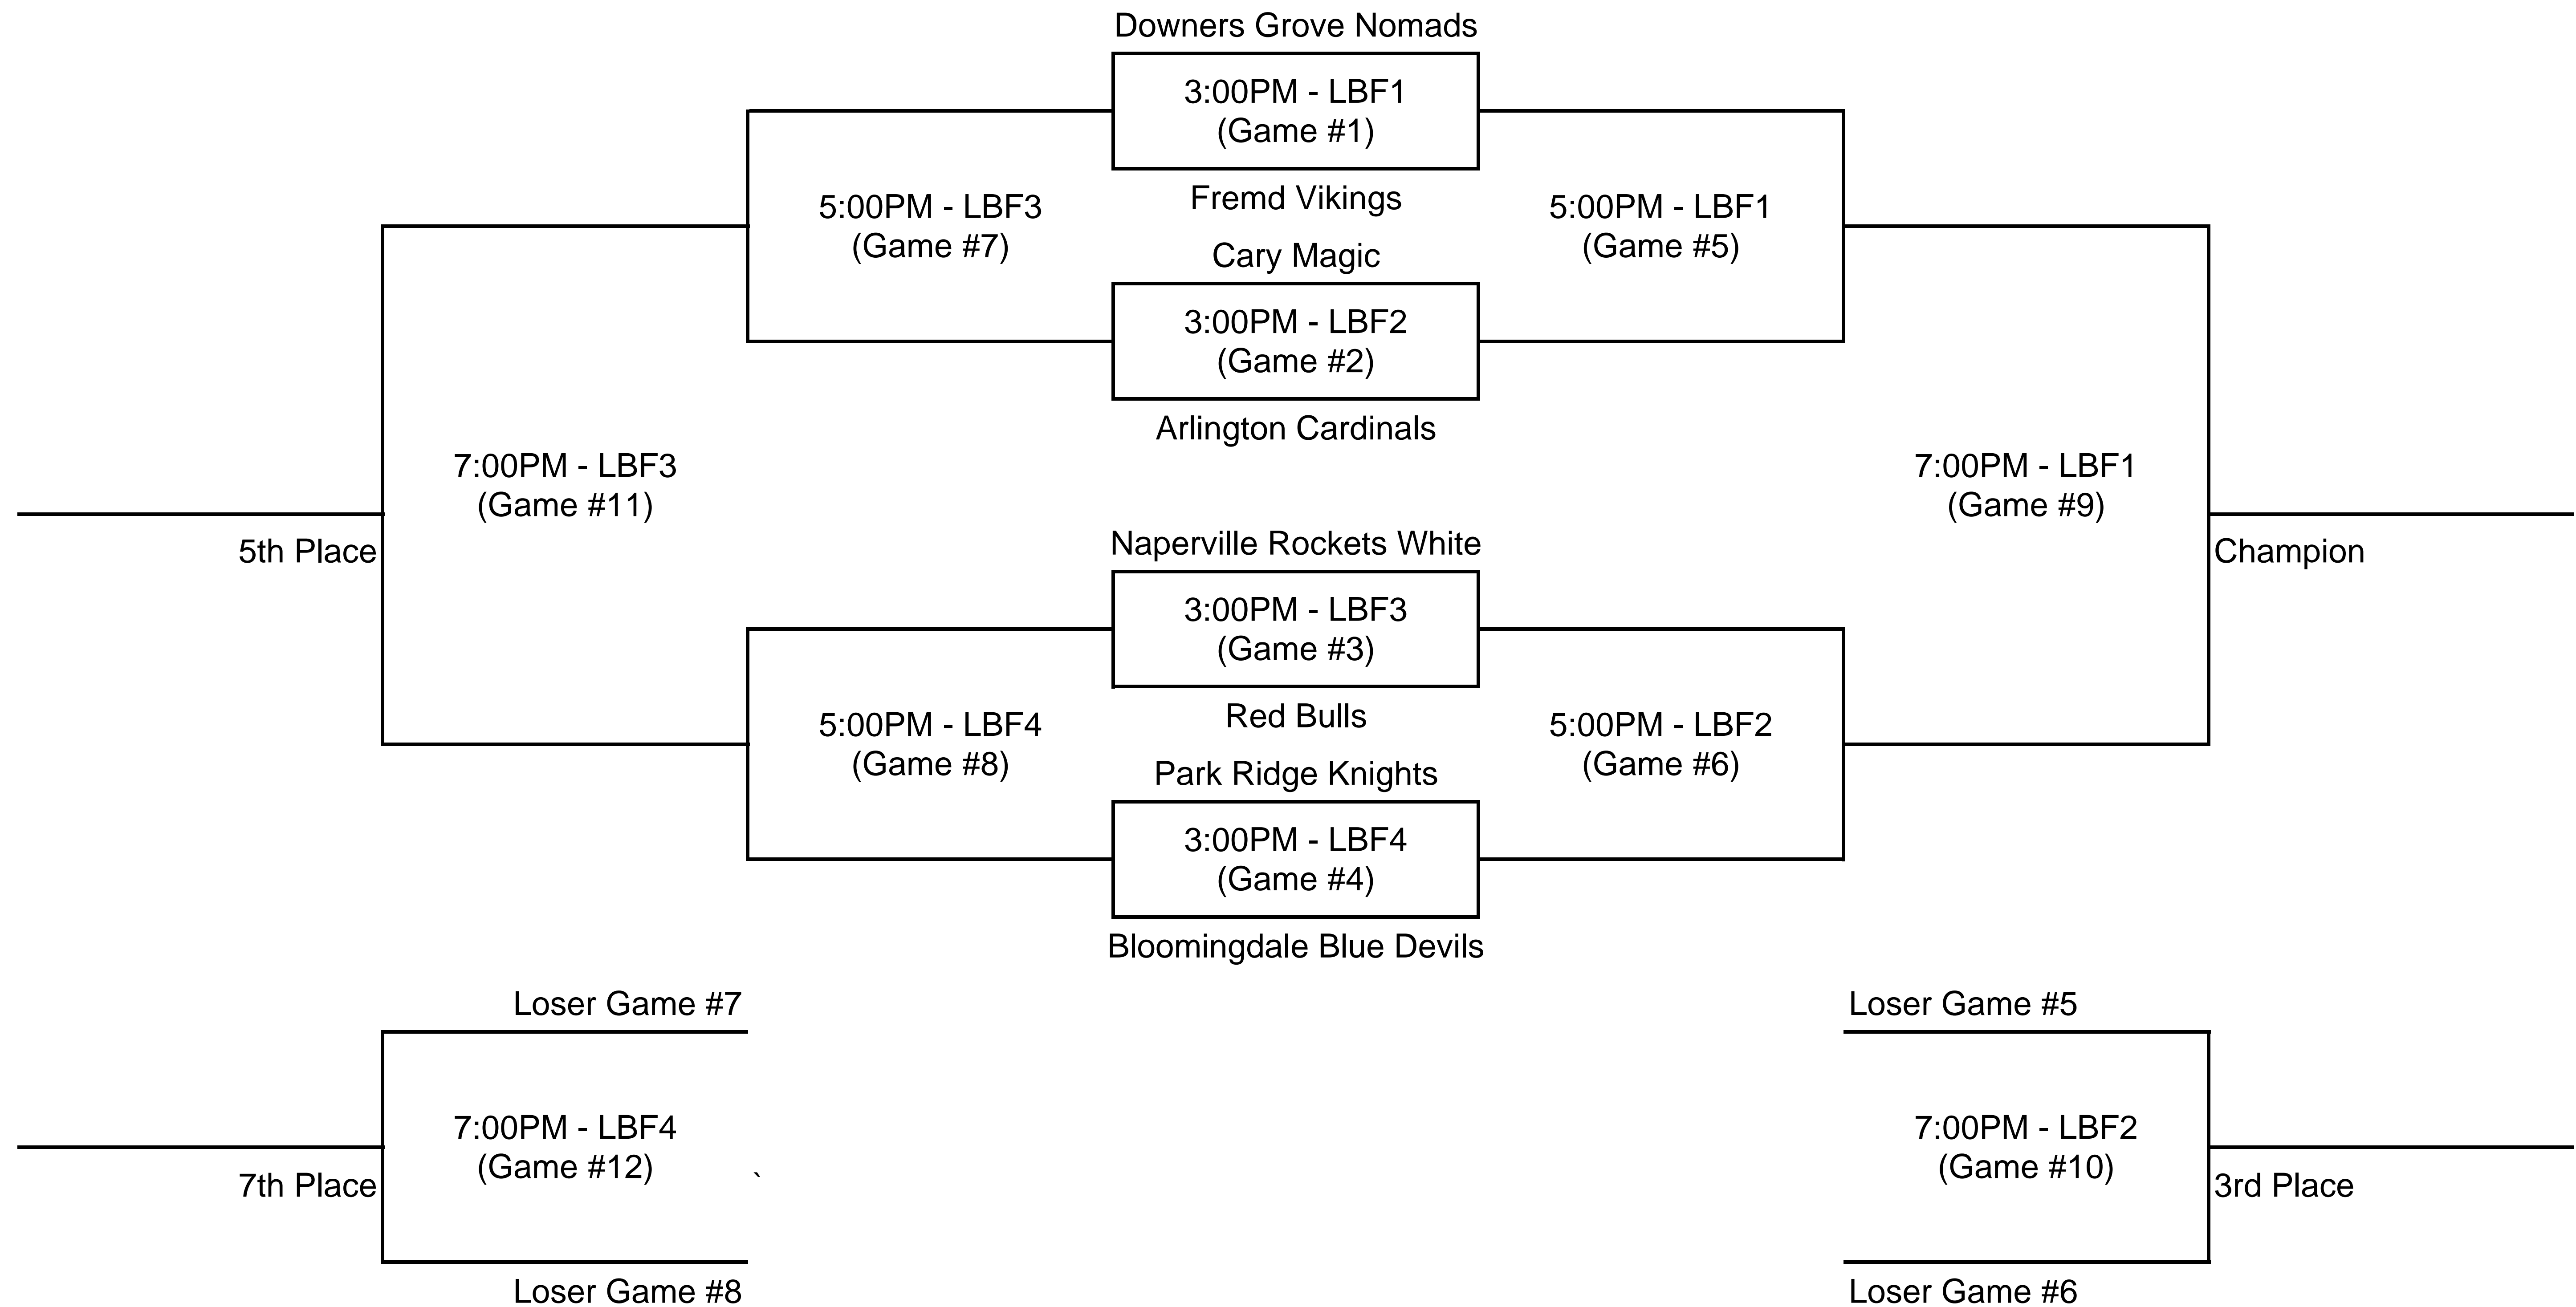

2012 ELITE SHOOTOUT LAKE BARRINGTON FIELD HOUSE

4th GRADE BOYS SILVER