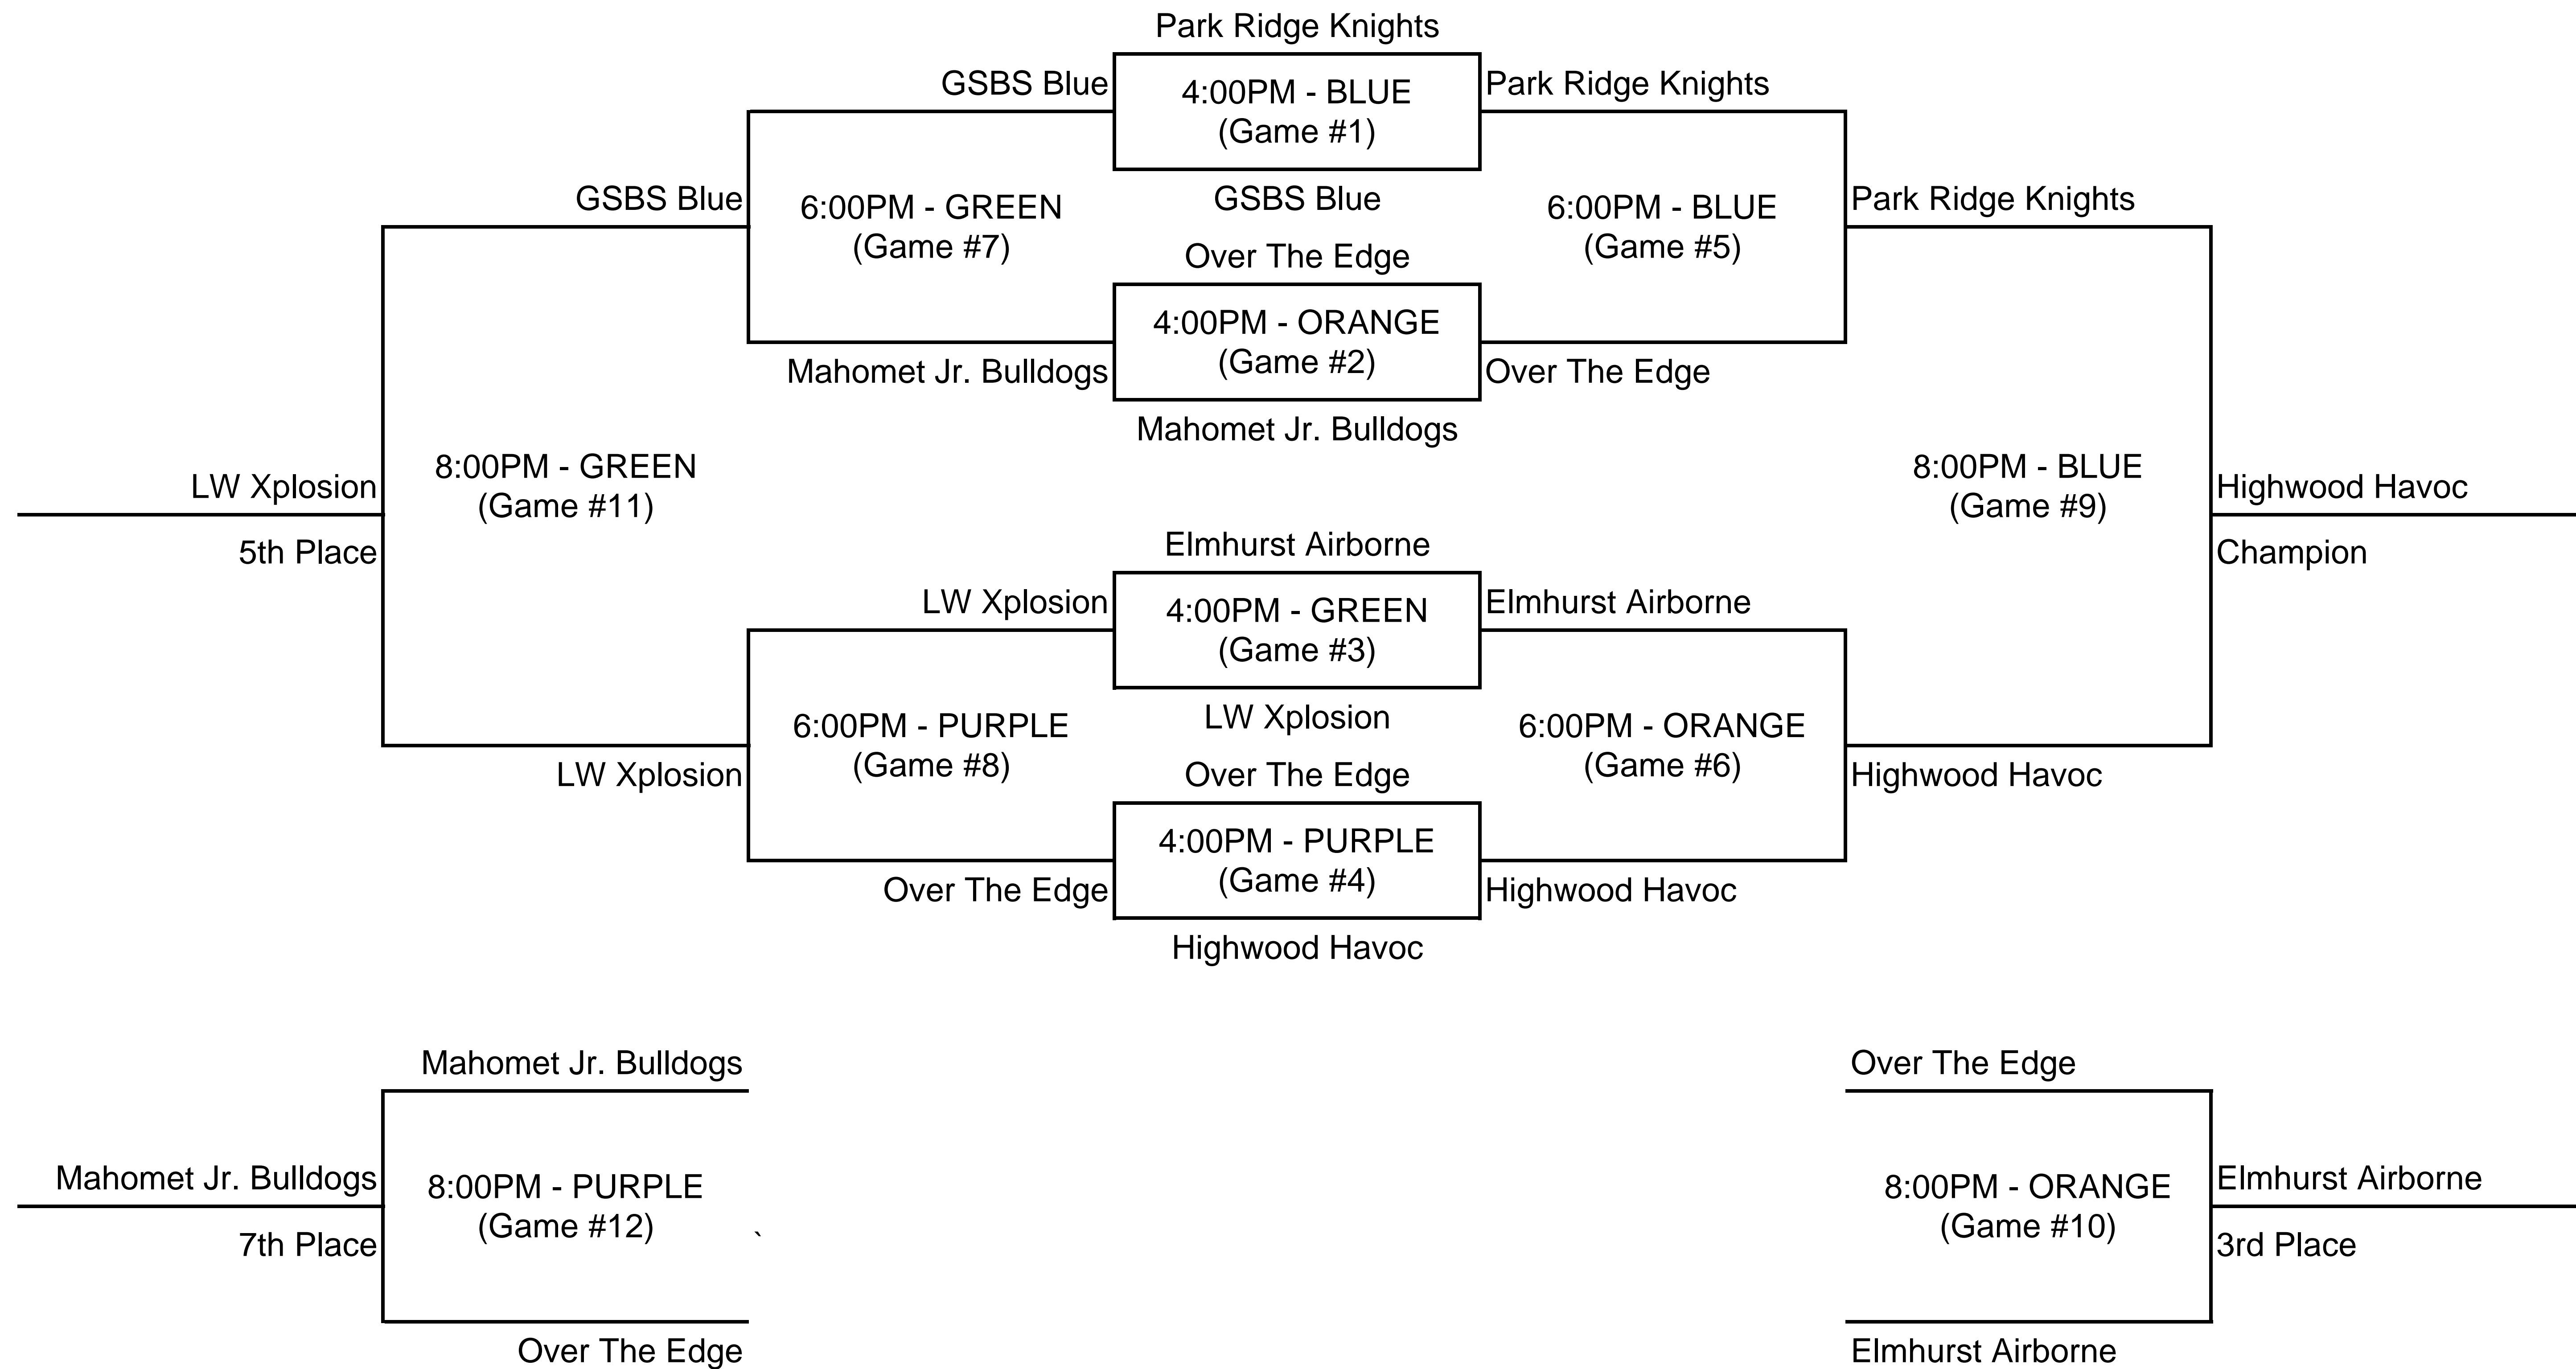

2011 HOLIDAY MADNESS SHOOTOUT

Libertyville Sports Complex

6th GRADE BOYS SILVER

12/17/2011

2011 HOLIDAY MADNESS SHOOTOUT

Libertyville Sports Complex

5A-6B GRADE BOYS GOLD

12/17/2011