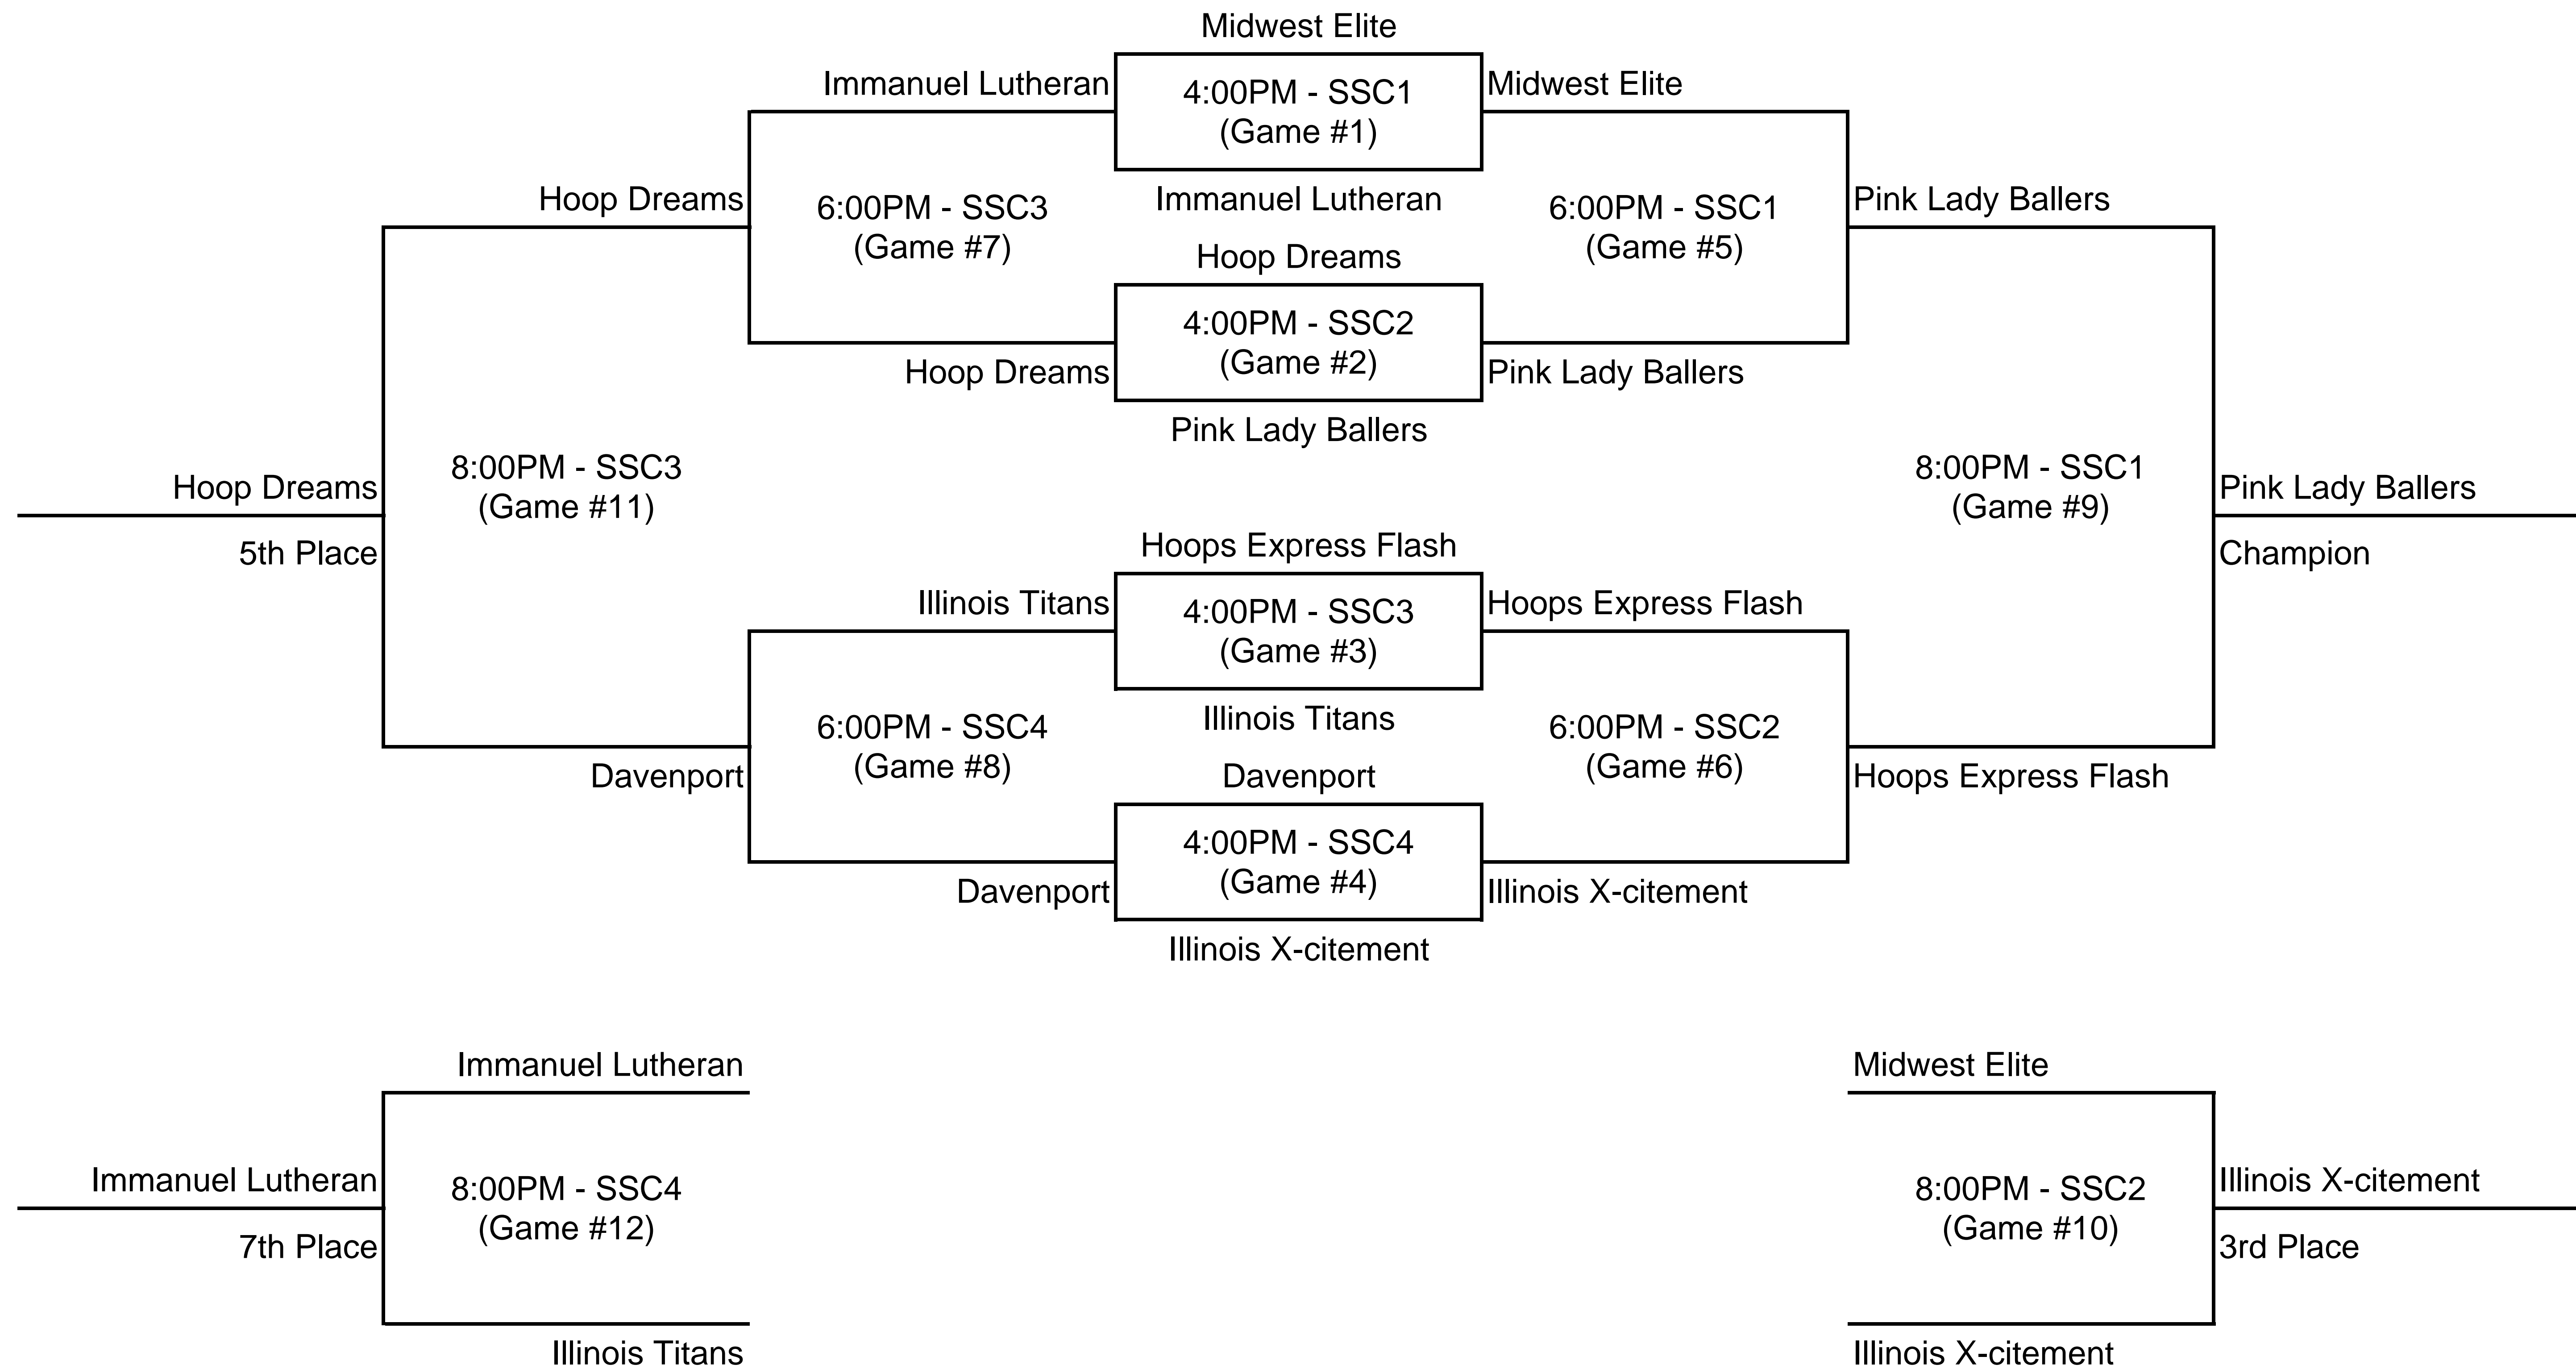

2011 HOLIDAY MADNESS SHOOTOUT

Schaumburg Sport Center

8th GRADE GIRLS GOLD

12/17/2011