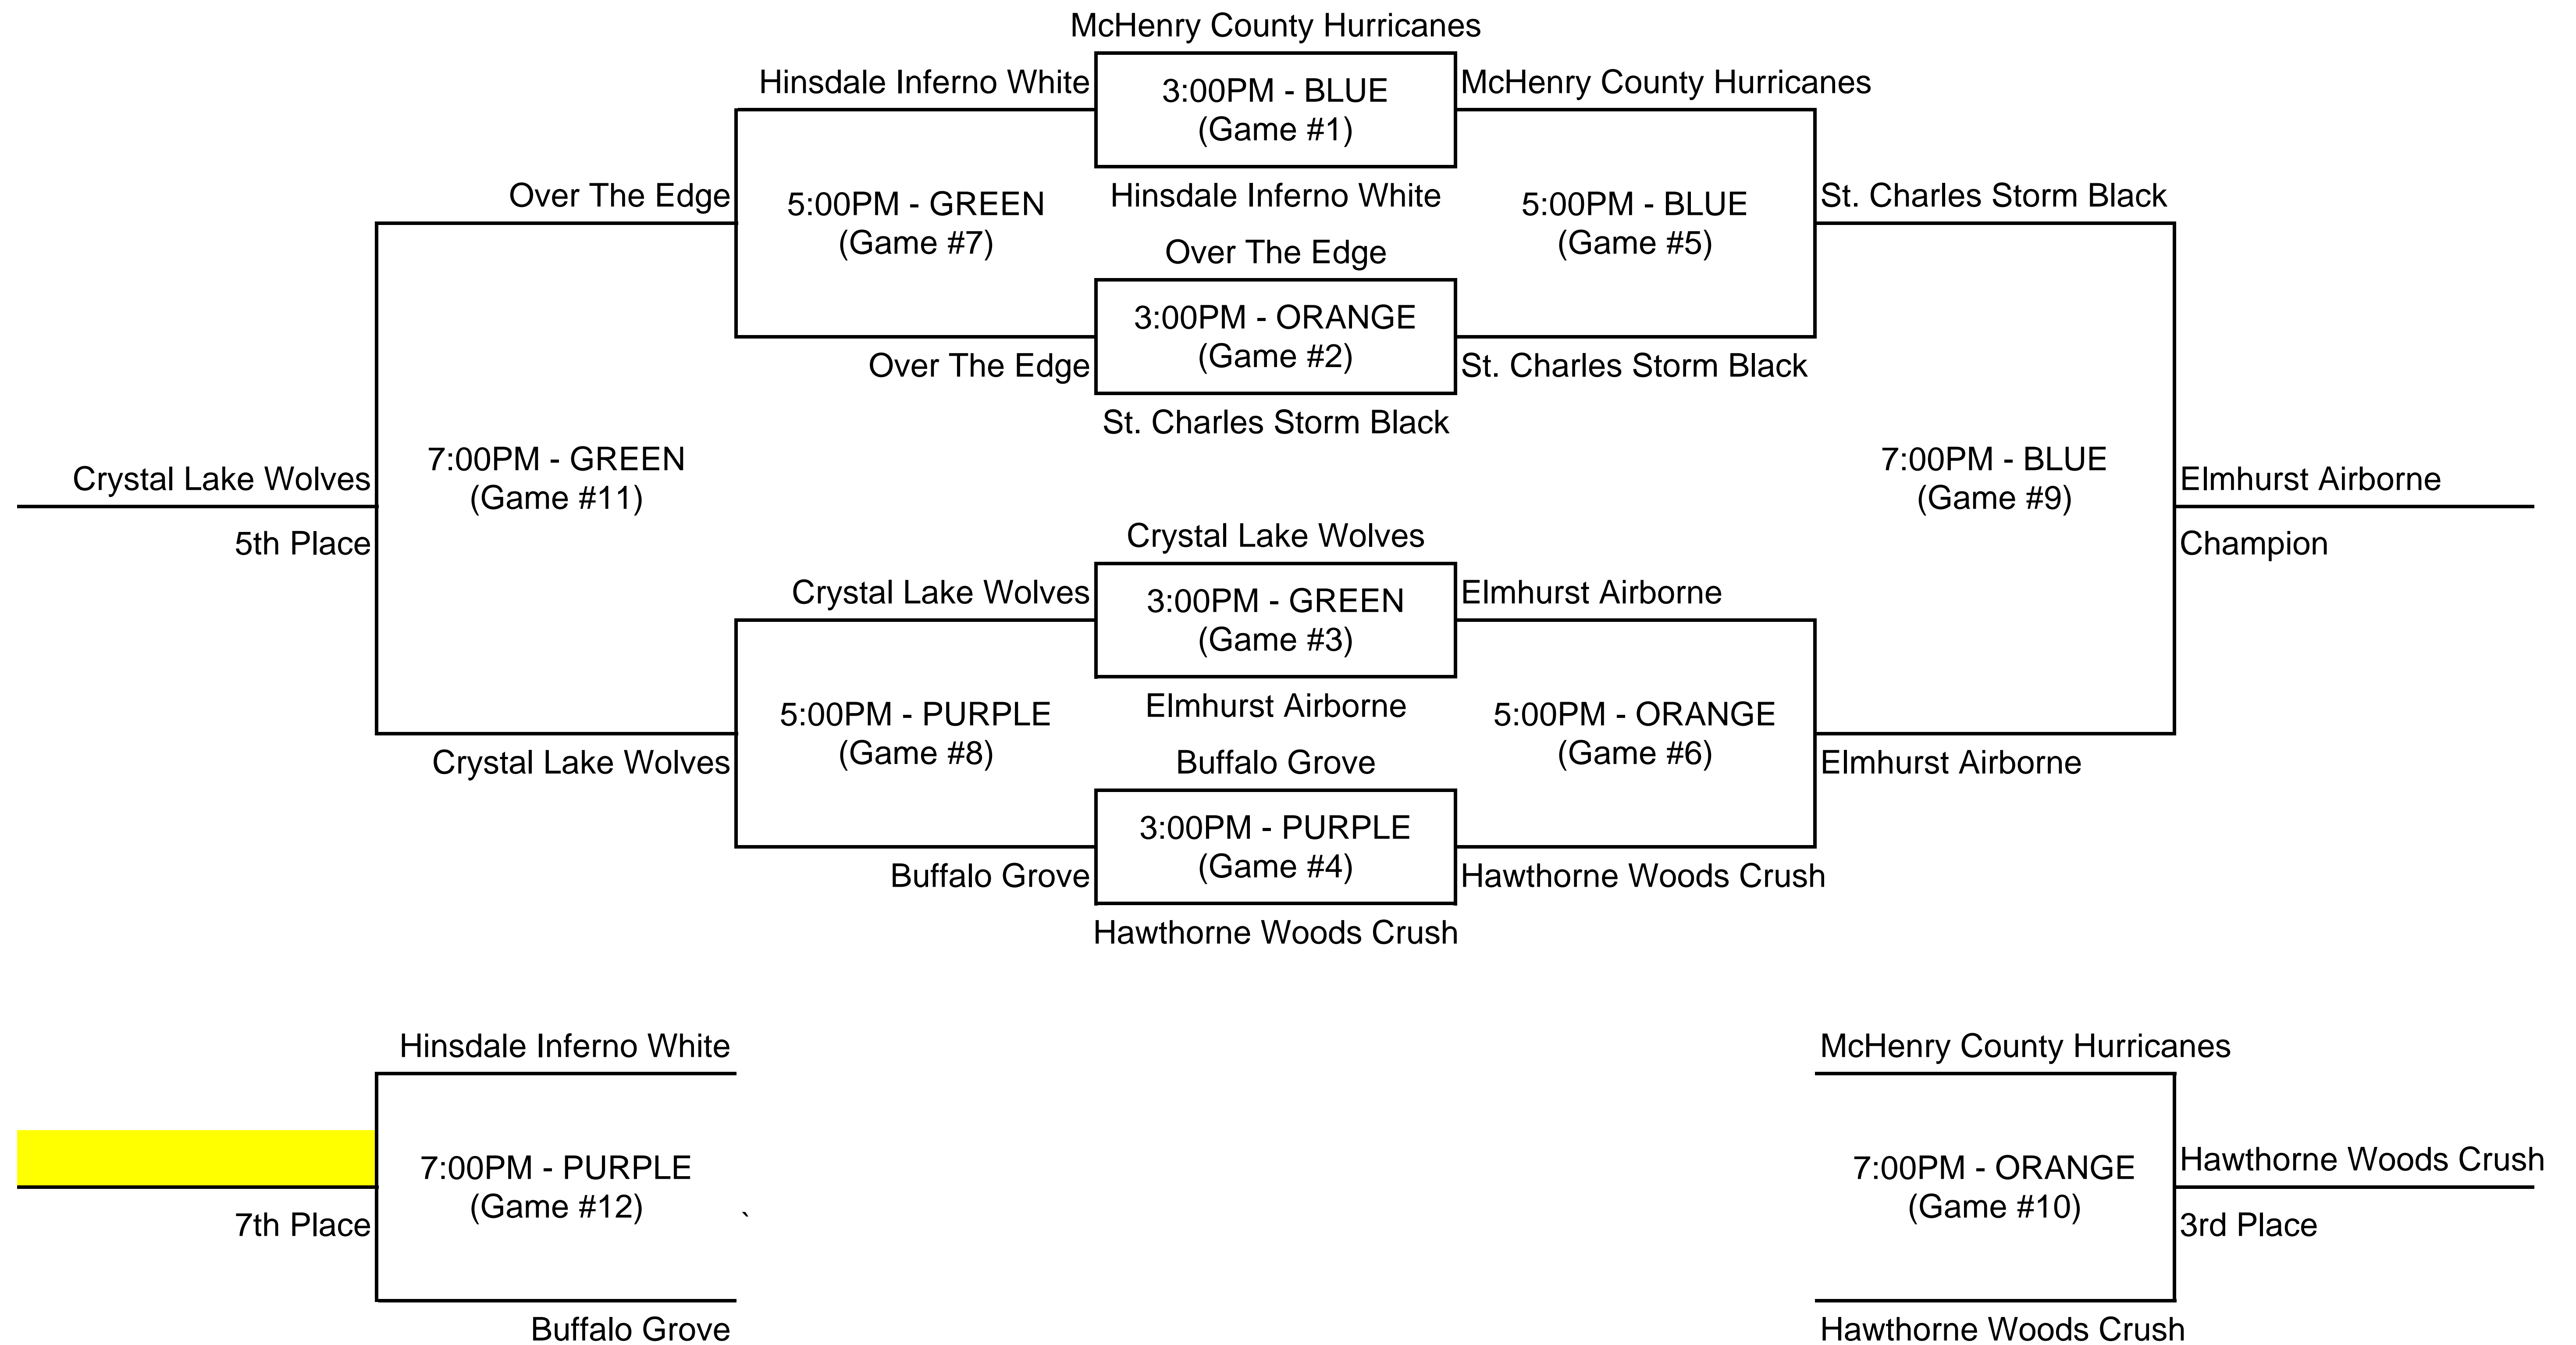

2011 HOLIDAY MADNESS SHOOTOUT

Libertyville Sports Complex

6th GRADE BOYS SILVER

12/17/2011