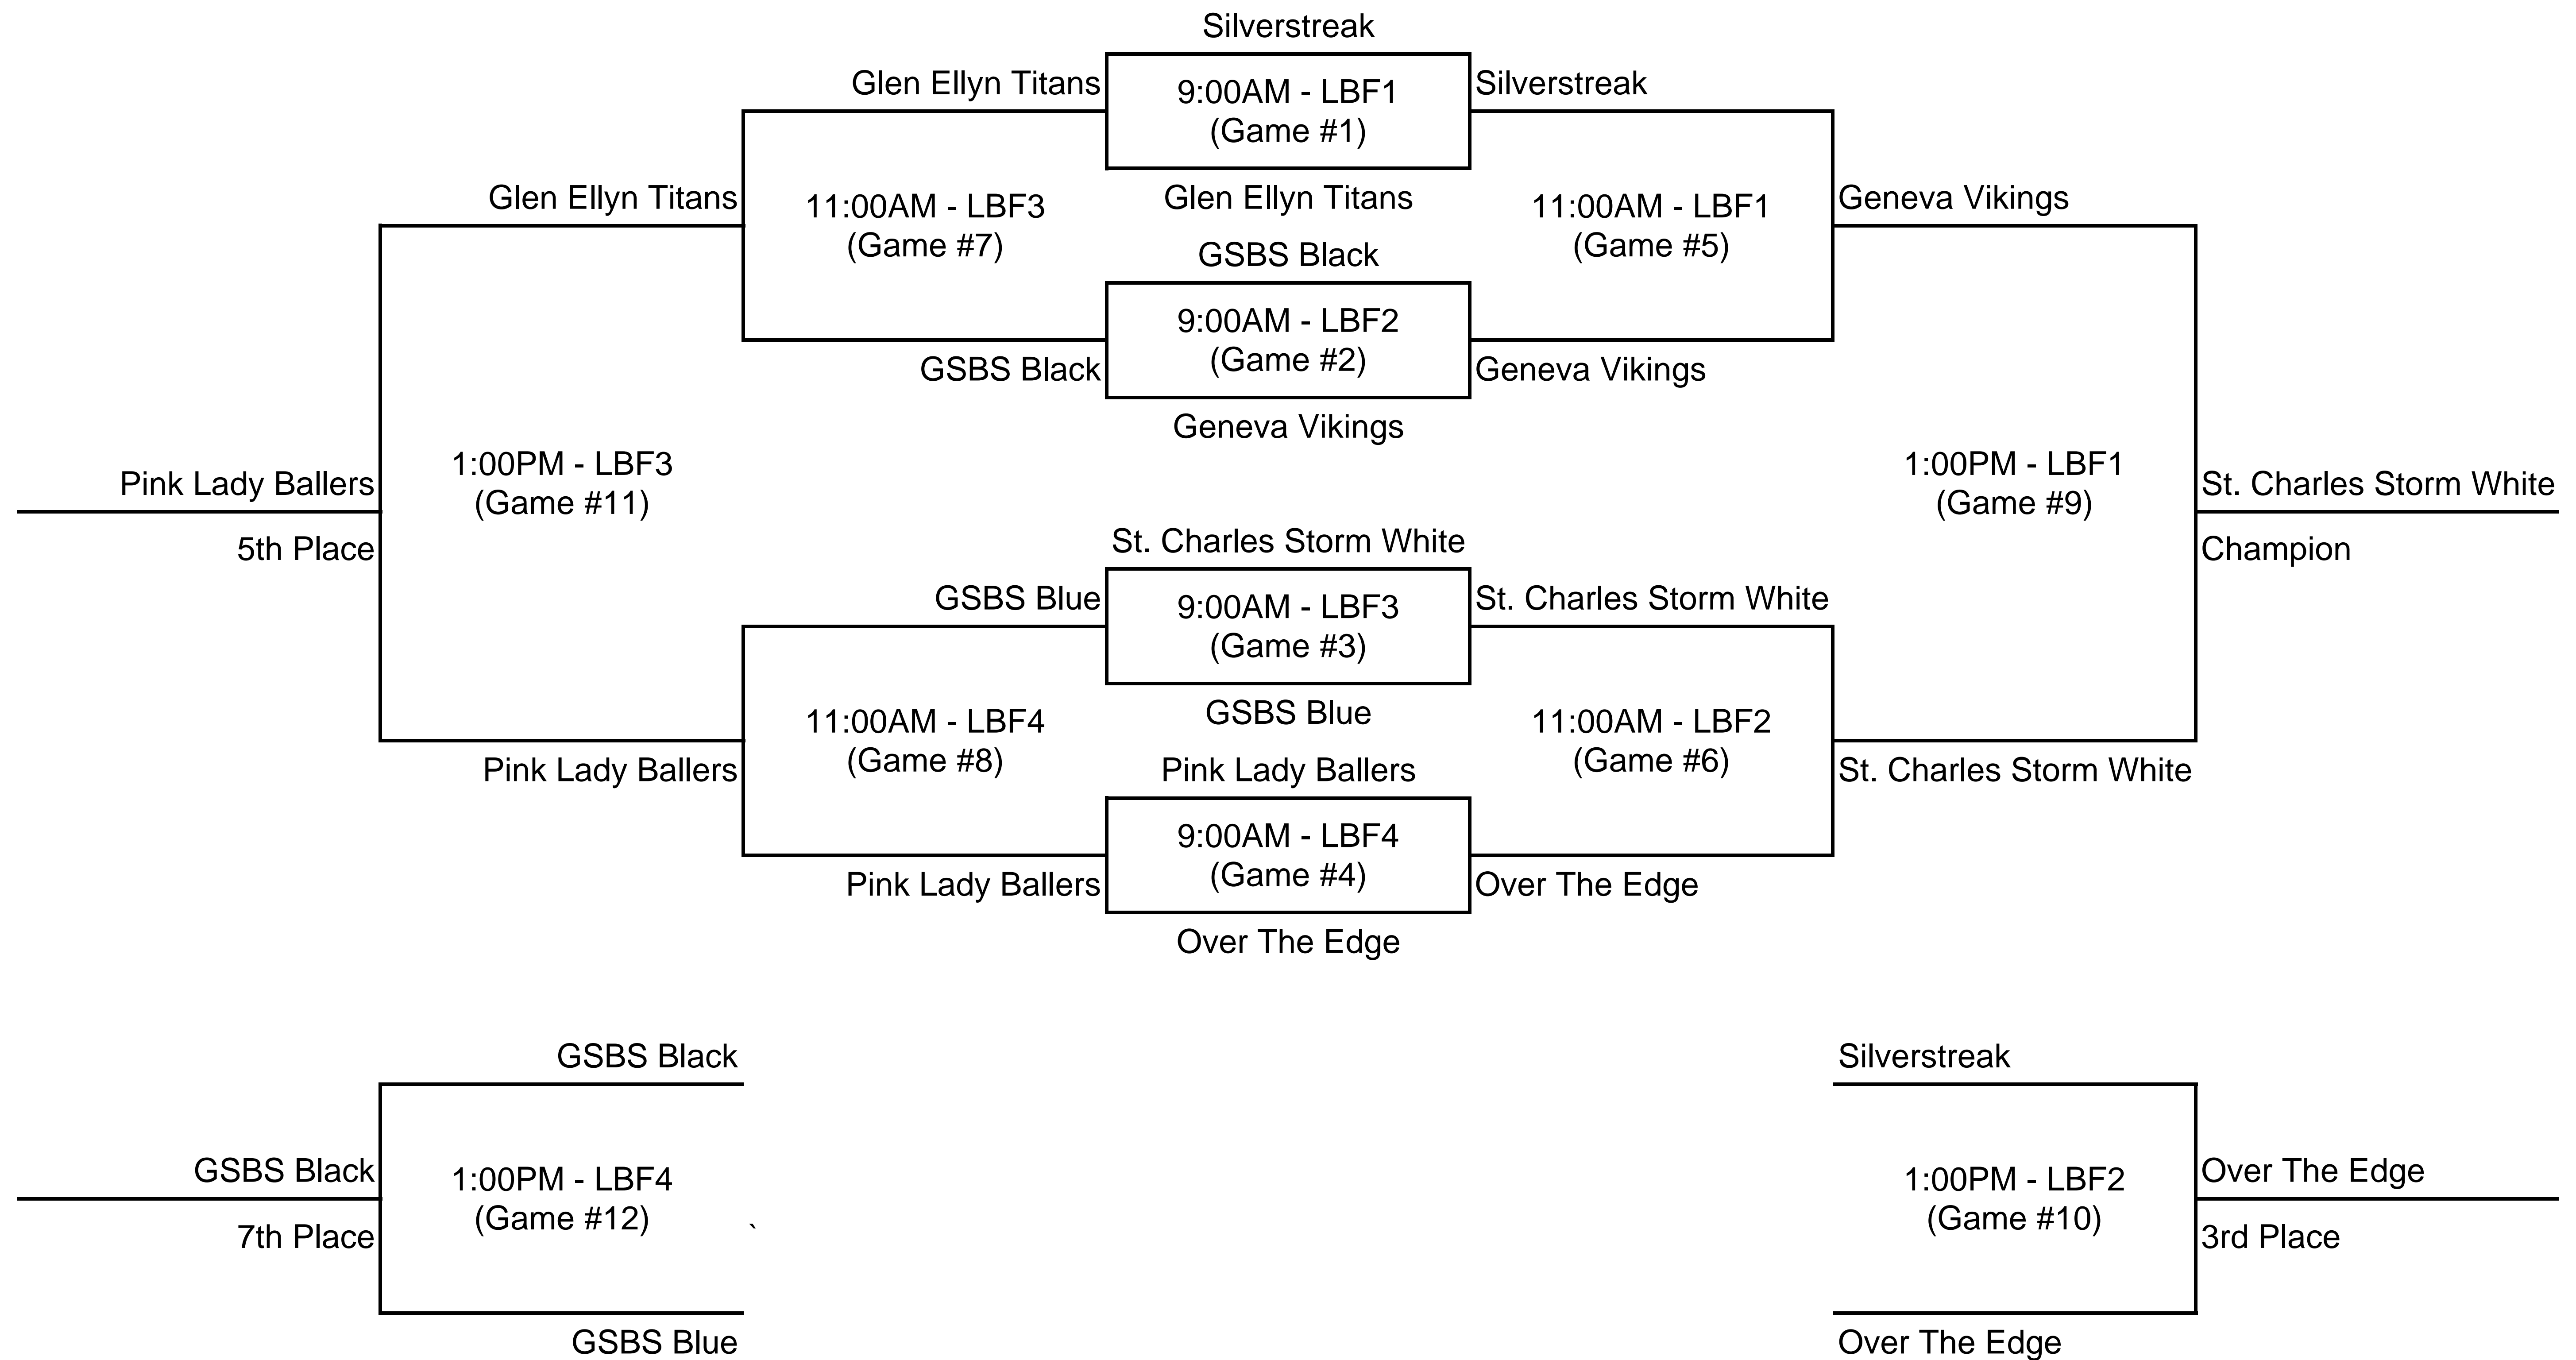

2011 HOLIDAY MADNESS

TEAM LIST & POOLS

12/17/2011

3A-4B GRADE BOYS SILVER

1	Cary Magic
2	Crossover Spartans
3	Holy Family Eagles
4	Hurricanes

4A GRADE BOYS GOLD

5	Arlington Cardinals
6	Buffalo Grove
7	Lincolnshire Lightning
8	Mahomet Jr. Bulldogs

6th GRADE BOYS SILVER

33	Buffalo Grove
34	Crystal Lake Wolves
35	Elmhurst Airborne
36	Hawthorne Woods Crush
37	Hinsdale Inferno White
38	McHenry County Hurricanes
39	Over The Edge
40	St. Charles Storm Black

8th GRADE BOYS SILVER

65	Hinsdale Inferno
66	Glenview Ducks
67	LZ Hoops
68	Park Ridge Panthers

7th GRADE GIRLS DIVISION (PM)

69	GSBS White
70	Over The Edge
71	South Elgin Storm
72	St. James Bulldogs

5A-6B GRADE BOYS GOLD

9	Elmhurst Airborne
10	GSBS Blue 6B
11	Highwood Havoc
12	LW Xplosion
13	Mahomet Jr. Bulldogs
14	Over The Edge Black
15	Over The Edge White
16	Park Ridge Knights

7th GRADE BOYS GOLD

41	GSBS White
42	Mid Suburban Elite Maroon
43	Muskego
44	Pleasantdale Wolves
45	Quad Cities Tar Heels
46	Warriors Basketball
47	Western Springs Pitbulls
48	Wheatland Wizards

8th GRADE GIRLS DIVISION

77	Davenport Ladycats
78	Hoop Dreams
79	Hoops Express Flash
80	Illinois Titans
81	Illinois X-citement
82	Immanuel Lutheran Palatine
83	Midwest Elite
84	Pink Lady Ballers

BLUE CHIP TOURNAMENTS

01/14	Midwest Invite - 200 Teams! (Sat/Sun)
02/04	Super Bowl Shootout (Sat)
02/18	Elite Shootout (Sat)
04/07	Easter Celebration Classic (Sat)

5th GRADE BOYS SILVER

17	Lincolnshire Lightning
18	GSBS Black 4
19	PTP Hoops
20	Wheatland Wizards

6th GRADE BOYS SUPER POOL

21	Highwood Hitman
22	Mahomet Jr. Bulldogs
23	Park Ridge Knights
24	St. Charles Storm White

7th GRADE BOYS SILVER

49	Batavia Dawgs
50	Elmhurst Airborne
51	Glenview Lightning
52	Illini Extreme
53	Immanuel Lutheran Palatine
54	Over The Edge
55	Park Ridge Bullets
56	St Francis Spartans

6A GRADE GIRLS

85	Bloomington Blue Devils
86	Elmhurst Knights
87	Illinois Magic Dello
88	Munster Mustangs

6A-7B GRADE GIRLS

89	GSBS Stars
90	Johnsburg Pride
91	Maine South Jr. Hawks-White
92	Over The Edge

ONE DAY SATURDAY SHOOTOUTS

Dec	27, 28, 29 Winter Break (3pm-9pm)
01/21	January One Day I
01/28	January One Day II
03/03	March Shootout

6th GRADE BOYS GOLD

25	Crystal Lake Wolves
26	Highland Park
27	Jacobs Jr Eagles
28	LW Xplosion
29	LZ Flash
30	Silverstreak Pioneer
31	Wheaton Orange
32	Wheaton Vipers

8th GRADE BOYS GOLD

57	Geneva Vikings
58	Maine South Hawks
59	Immanuel Lutheran Palatine
60	South Elgin Jr. Storm
61	St Francis Spartans
62	St. Charles Storm Black
63	Team NLP
64	WI Playground Elite (Hanson)

5th GRADE GIRLS DIVISION

93	Geneva Vikings
94	Glen Ellys Titans
95	GSBS Black 5
96	GSBS Blue 4
97	Over The Edge
98	Pink Lady Ballers
99	Silverstreak
100	St Charles Storm

www.bluechiptournaments.com

www.onedayshootouts.com

2011 HOLIDAY MADNESS SHOOTOUT

Lake Barrington Field House

5th GRADE GIRLS

12/17/2011