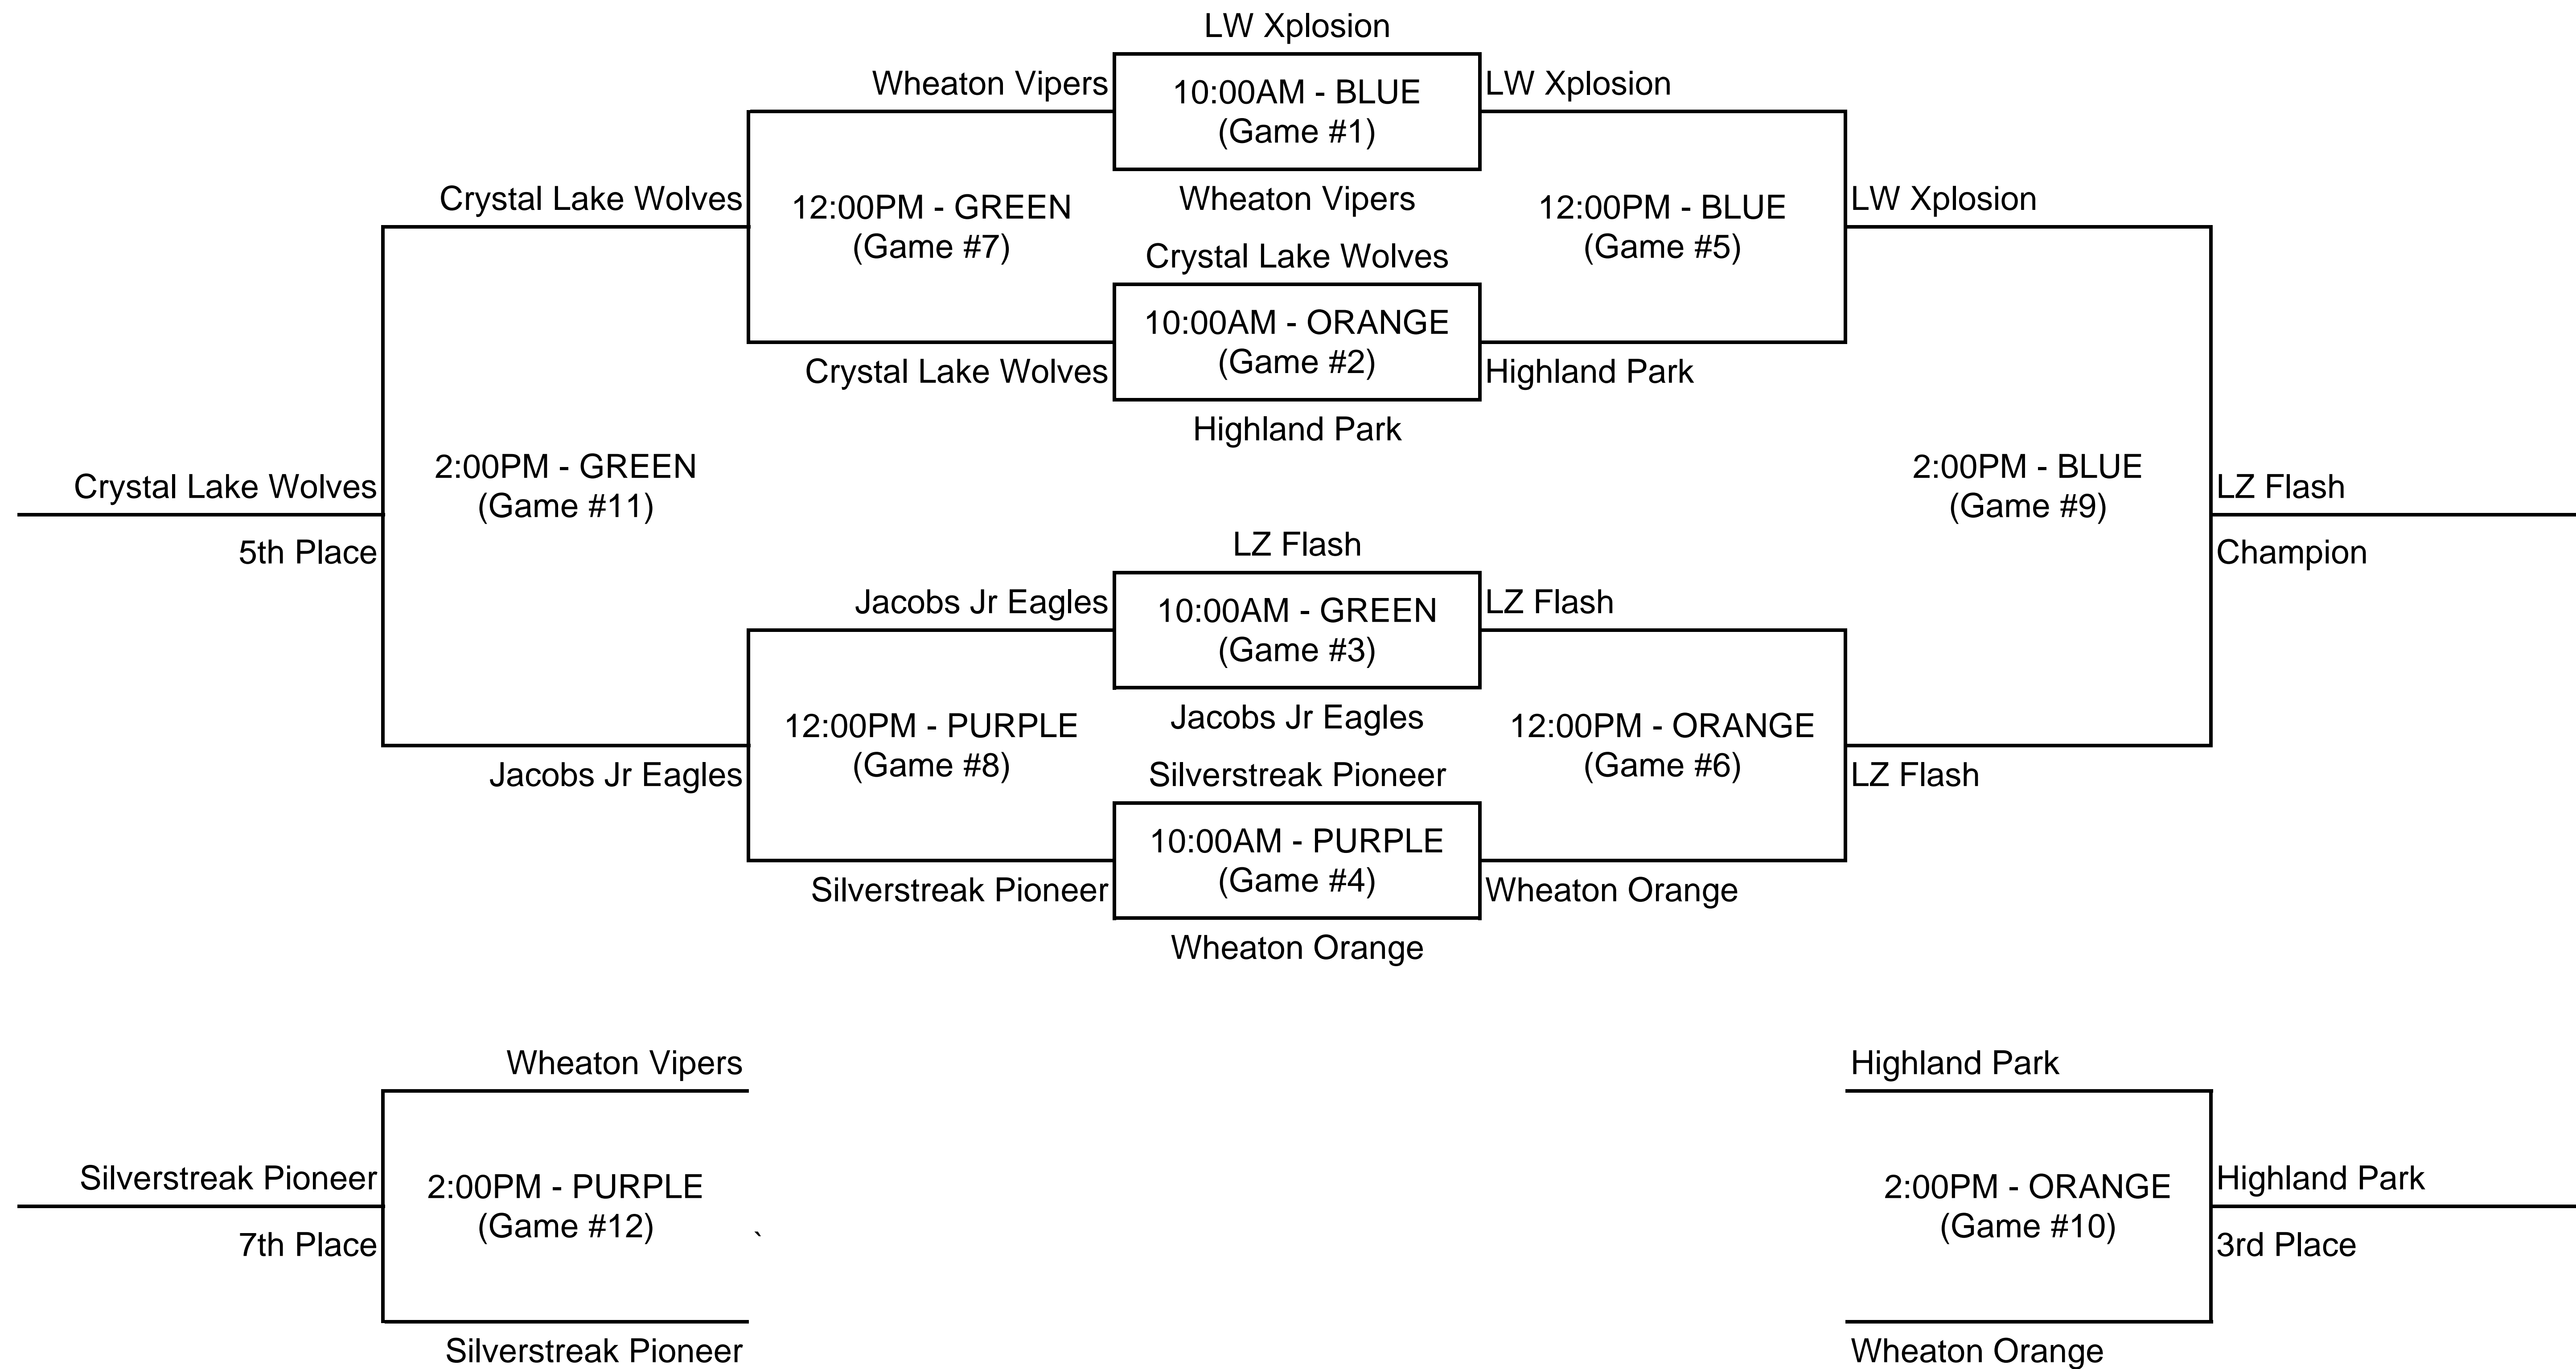

2011 HOLIDAY MADNESS SHOOTOUT

Libertyville Sports Complex

7th GRADE BOYS SILVER

12/17/2011

2011 HOLIDAY MADNESS SHOOTOUT

Libertyville Sports Complex

6th GRADE BOYS GOLD

12/17/2011