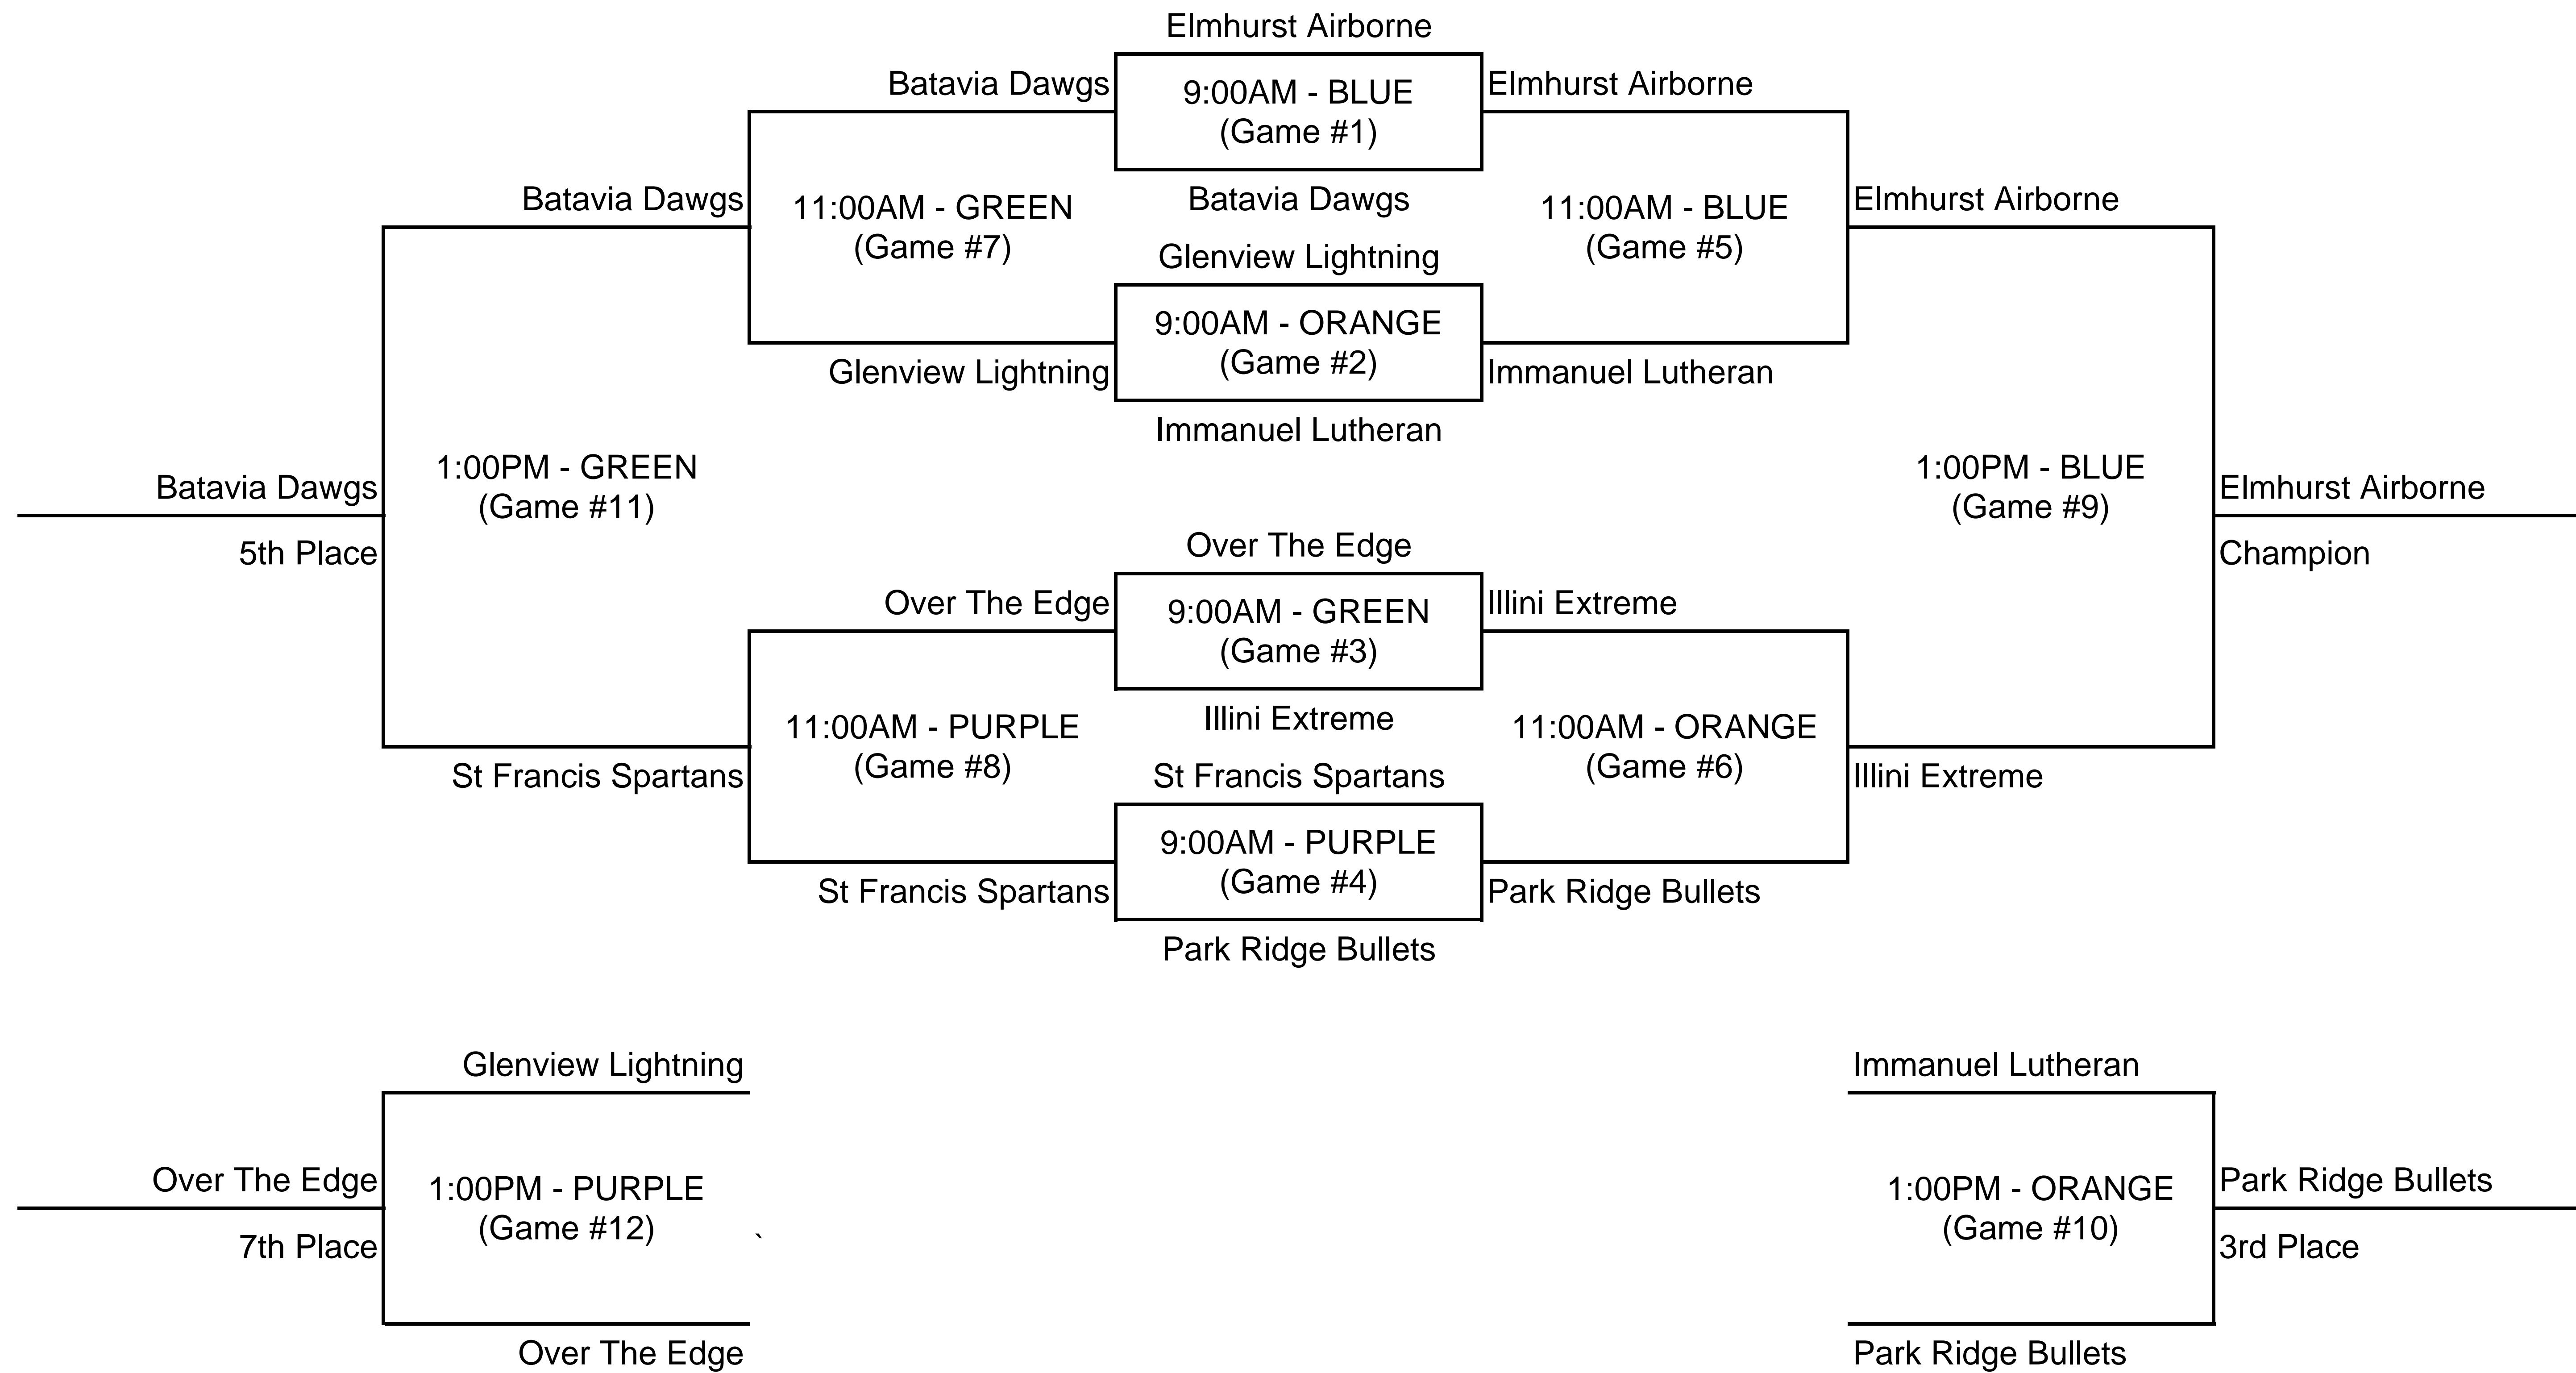

2011 HOLIDAY MADNESS SHOOTOUT

Libertyville Sports Complex

7th GRADE BOYS SILVER

12/17/2011