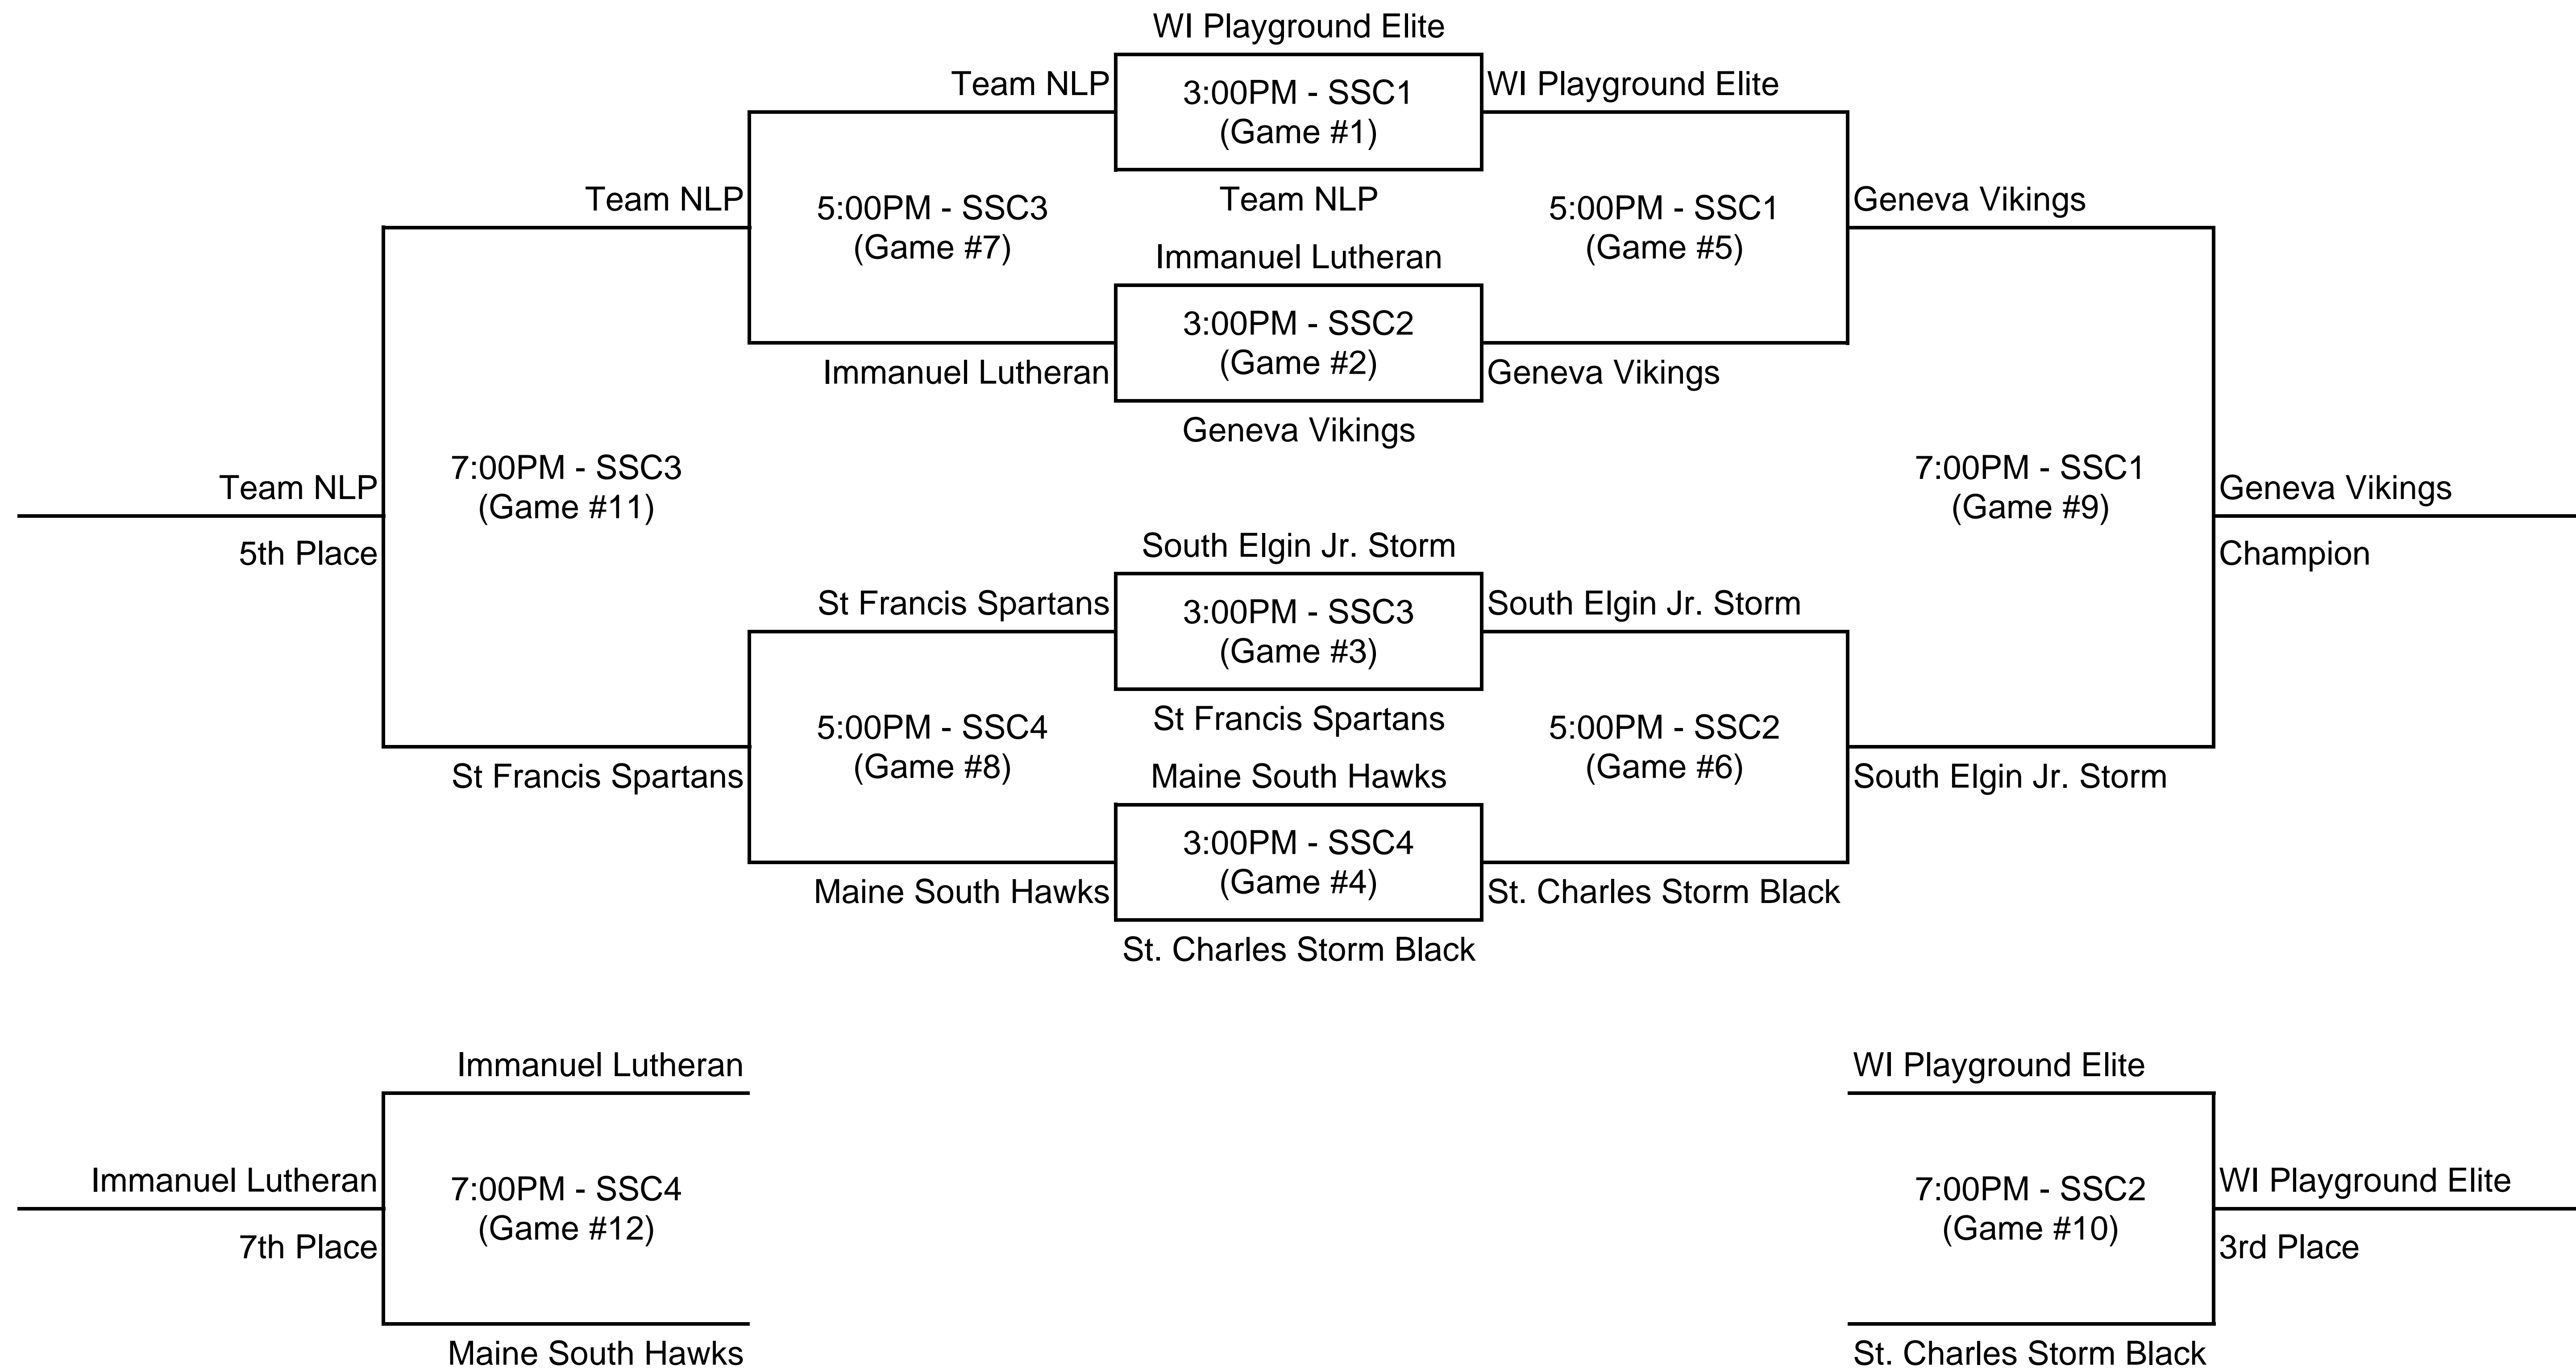

2011 HOLIDAY MADNESS SHOOTOUT

Schaumburg Sport Center

8th GRADE BOYS GOLD

12/17/2011