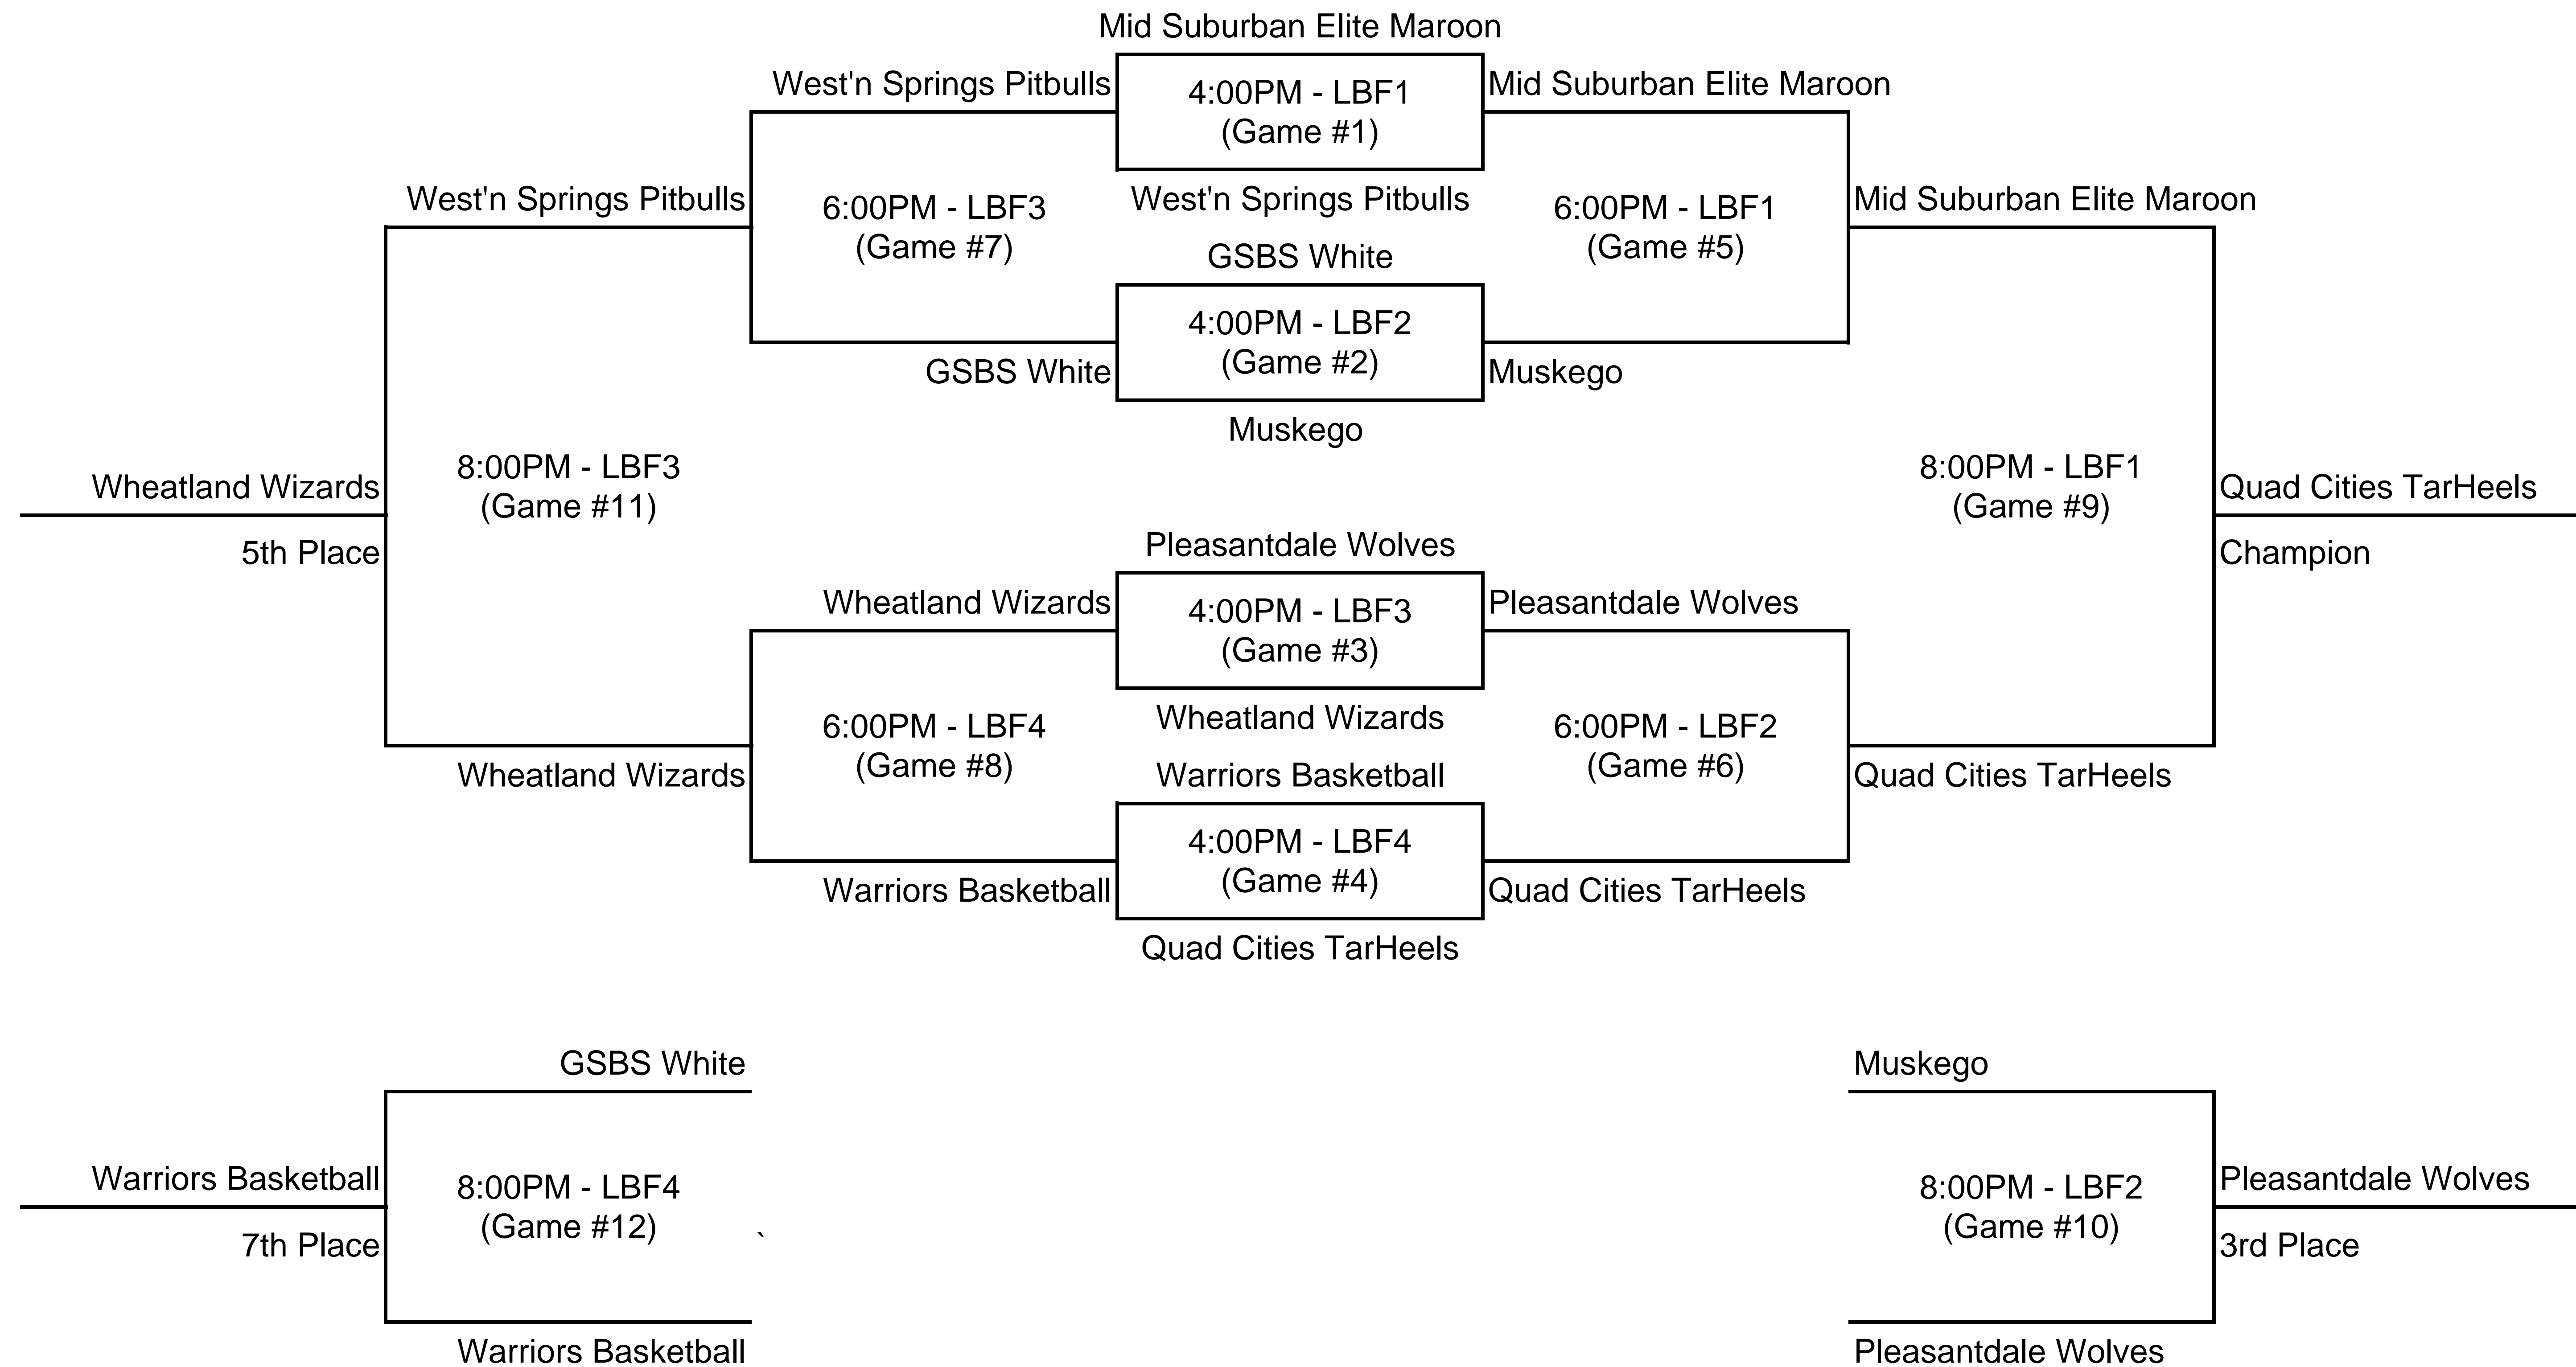

2011 HOLIDAY MADNESS SHOOTOUT

Lake Barrington Field House

5th GRADE GIRLS

12/17/2011

2011 HOLIDAY MADNESS SHOOTOUT

Lake Barrington Field House

7th GRADE BOYS GOLD

12/17/2011