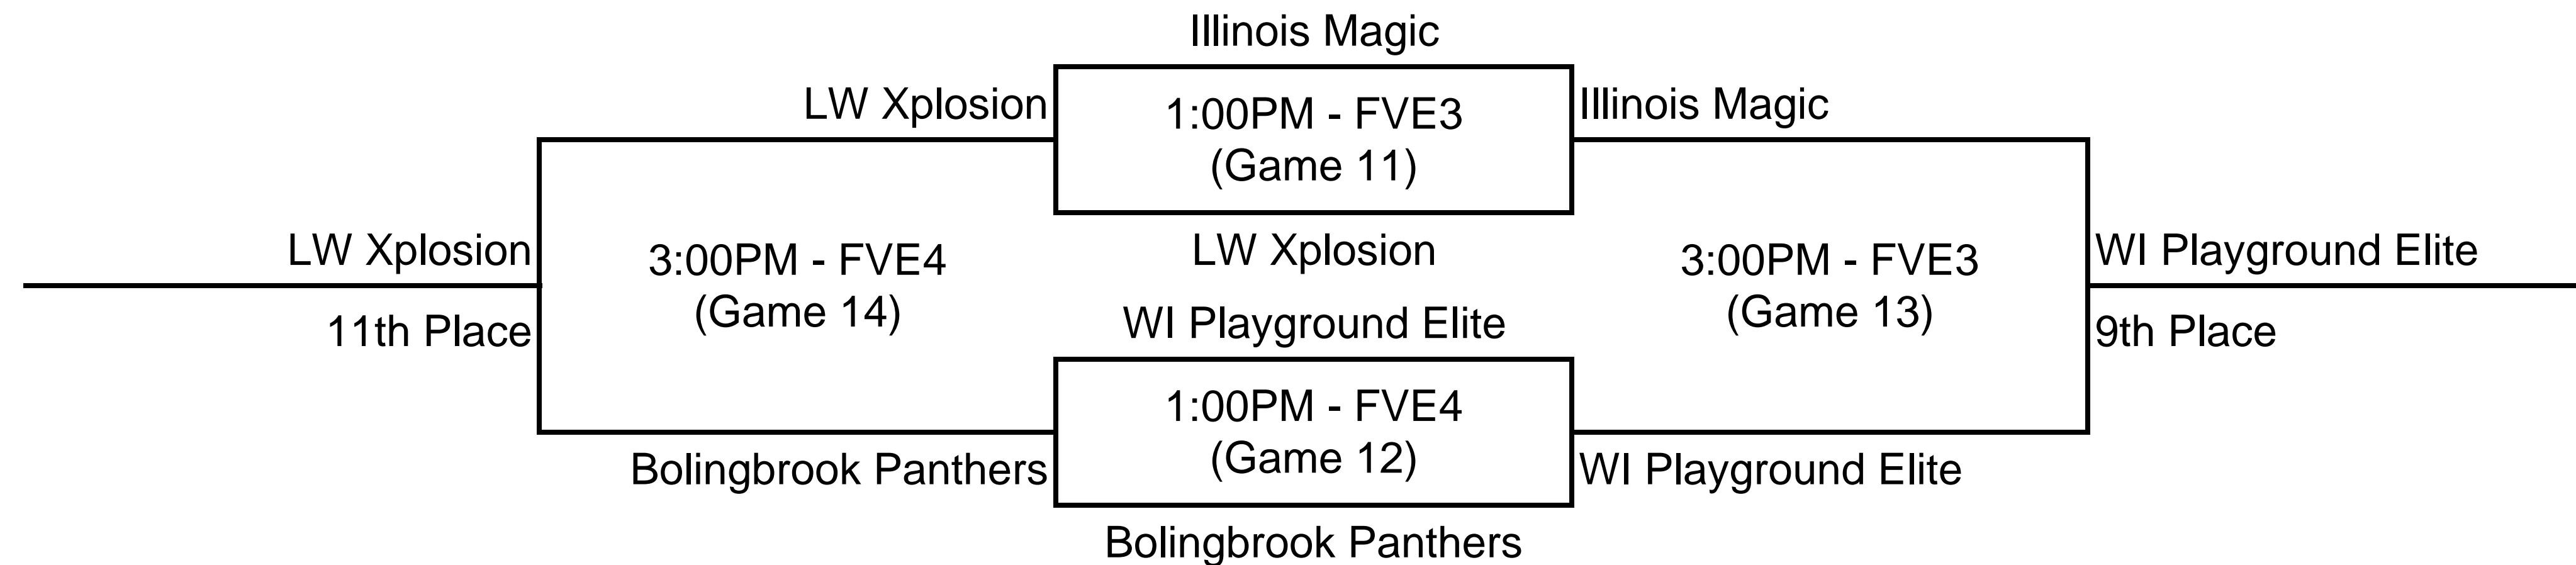

CONSOLATION GAMES FOREST VIEW EDUCATIONAL