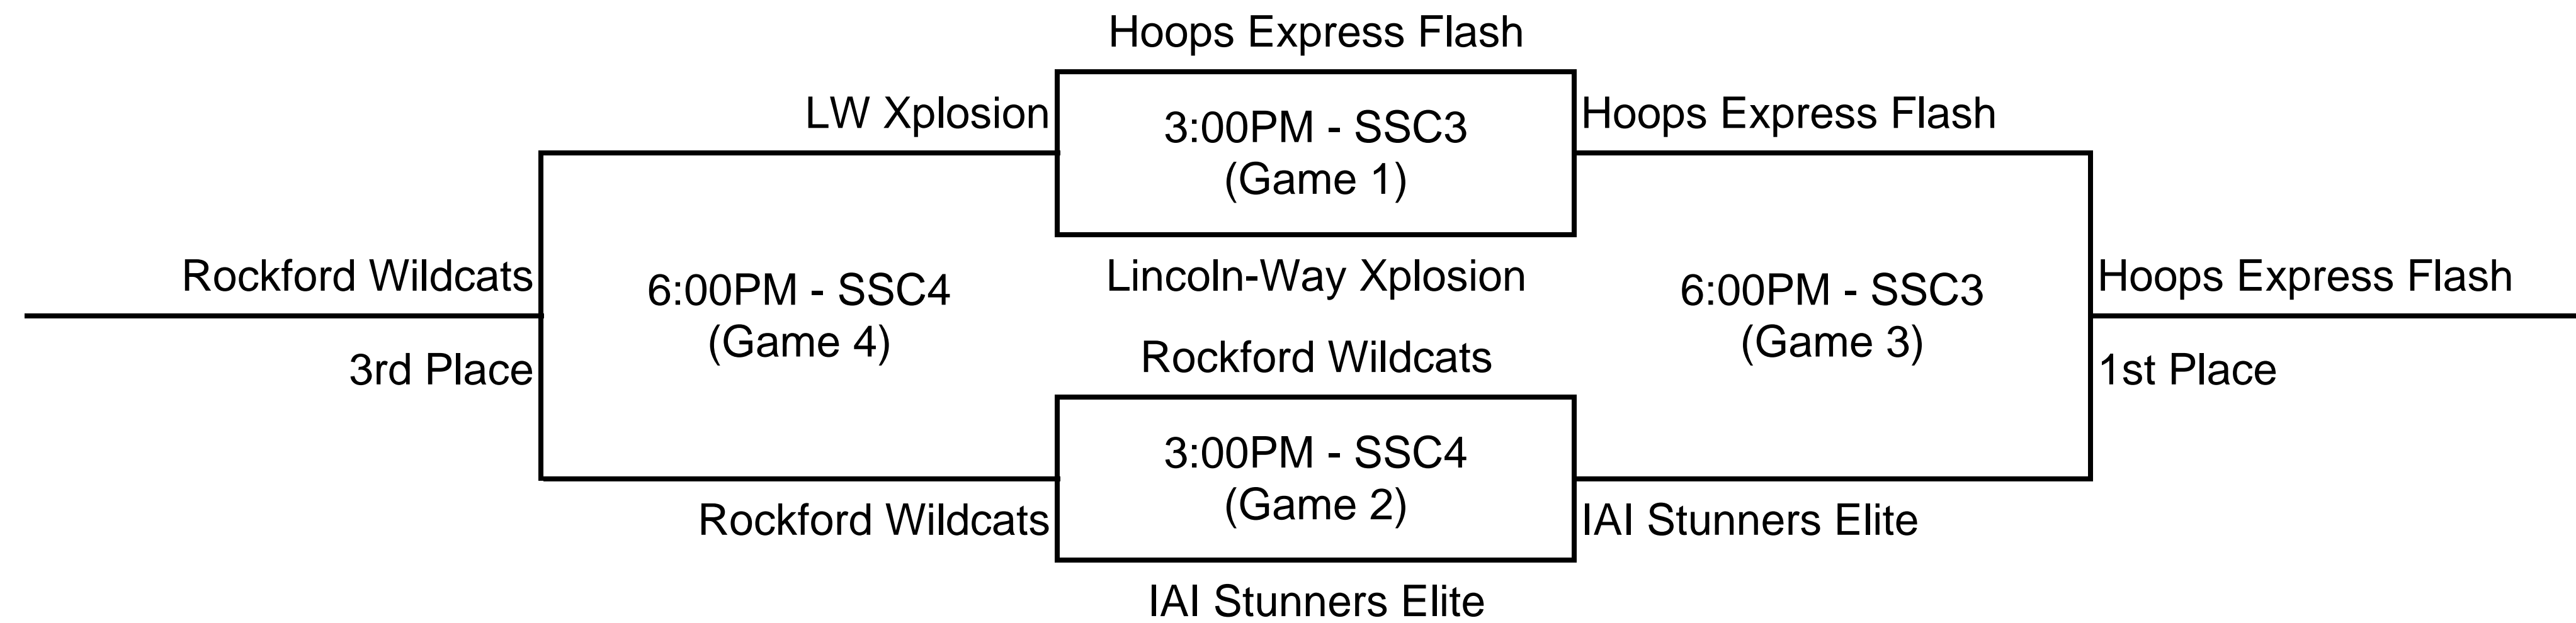

2012 MIDWEST INVITATIONAL

6TH GRADE GIRLS GOLD (SATURDAY)

POOL 6GA1
SCHAUMBURG SPORT CENTER

POOL 6GA2
LAKE BARRINGTON FIELD HOUSE