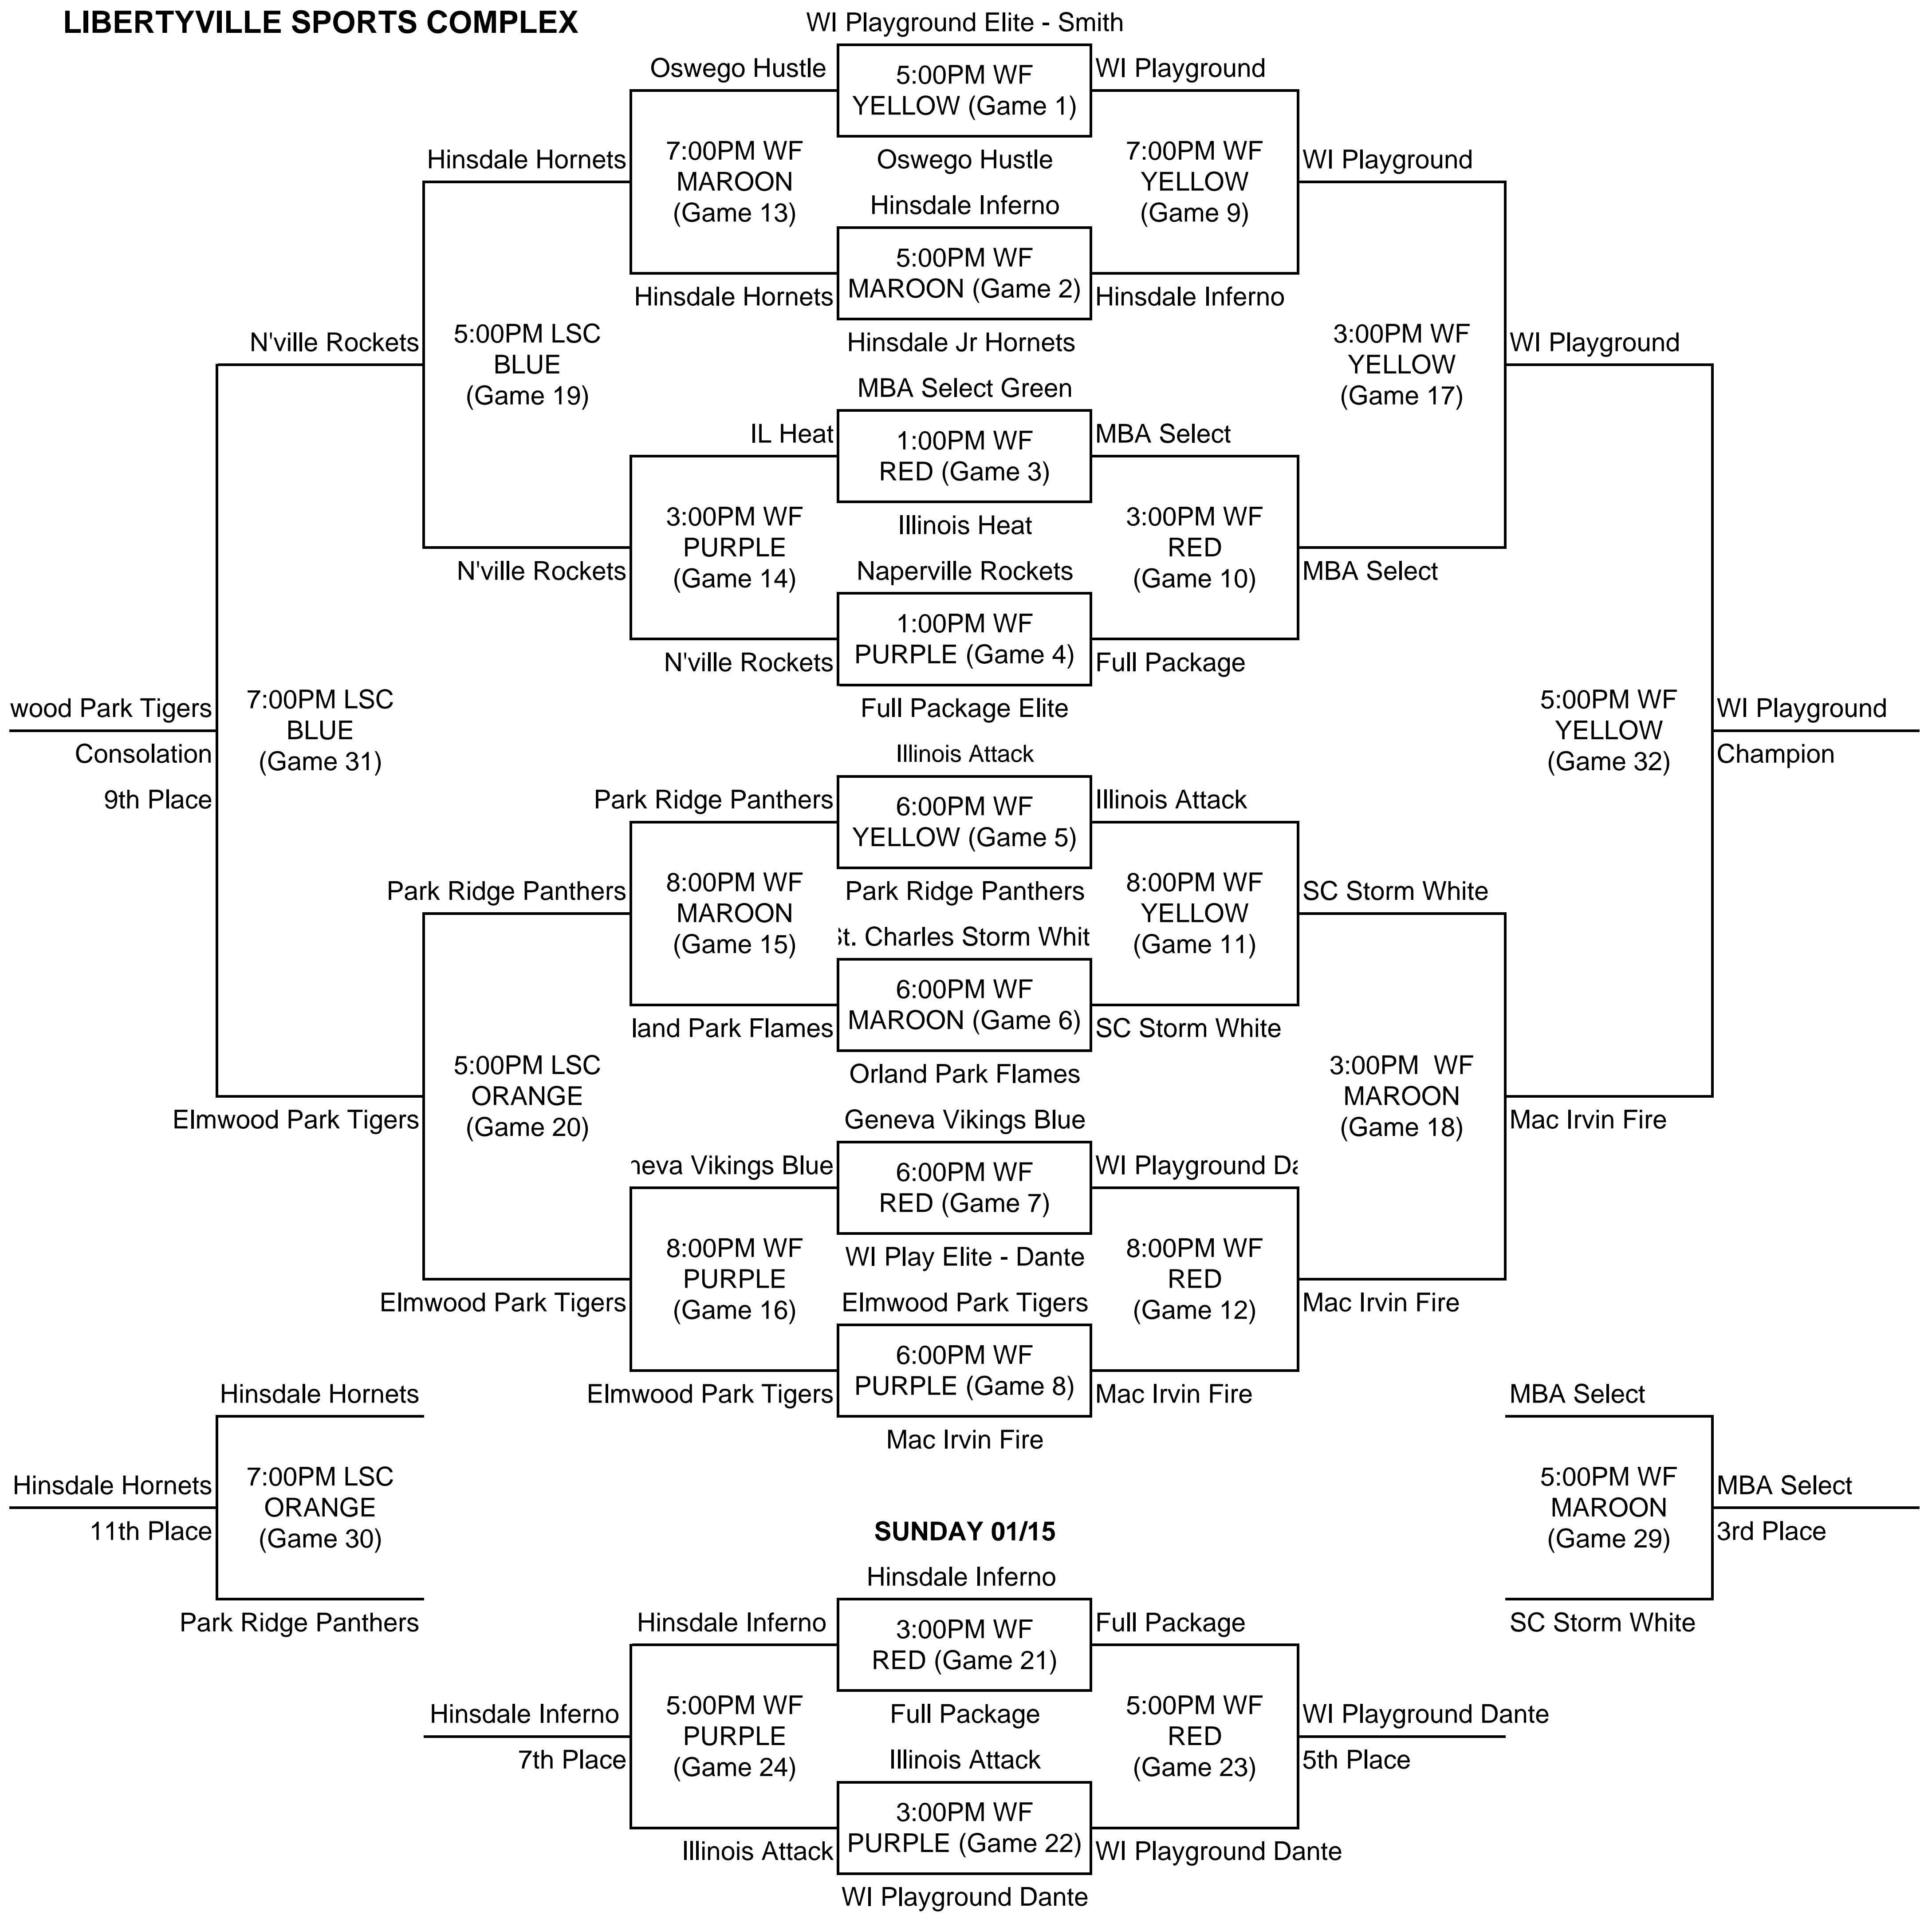

SUNDAY 01/15

LIBERTYVILLE SPORTS COMPLEX

Libertyville Sports Complex
1950 N. Highway 45
Libertyville, IL 60048

Waukegan Fieldhouse
800 North Baldwin
Waukegan, IL 60085

2012 MIDWEST INVITATIONAL

FOREST VIEW EDUCATIONAL CENTER