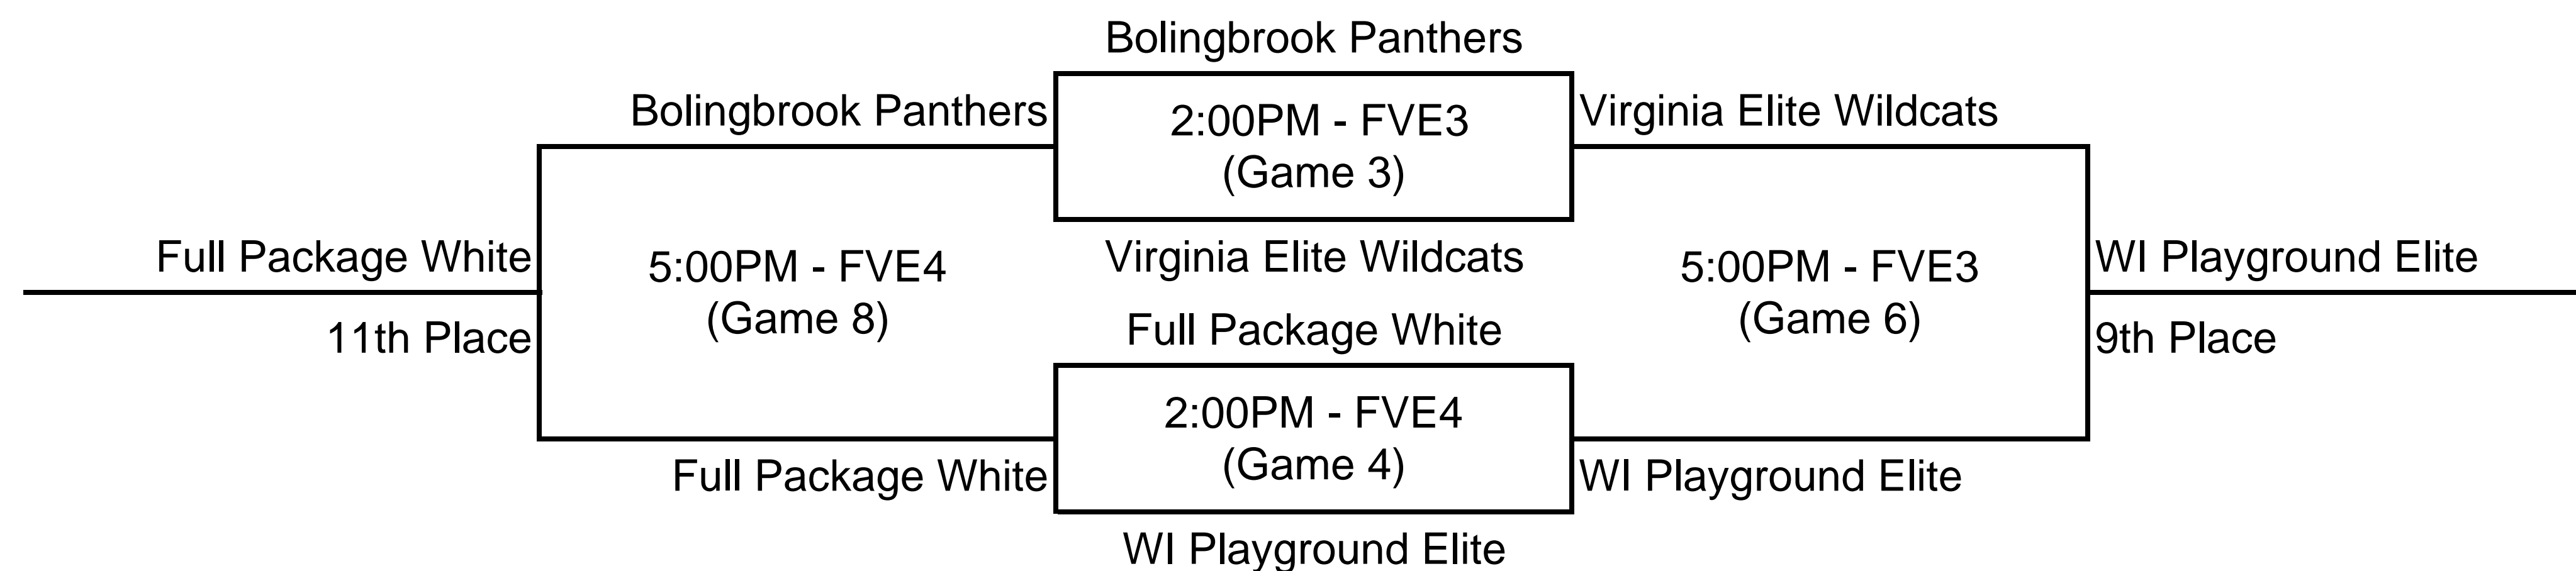

Forest View Educational Center
2121 S Goebbert Road
Arlington Heights, IL 60005

Lake Barrington Field House
28156 W. NorthPointe Parkway
Lake Barrington, IL 60010