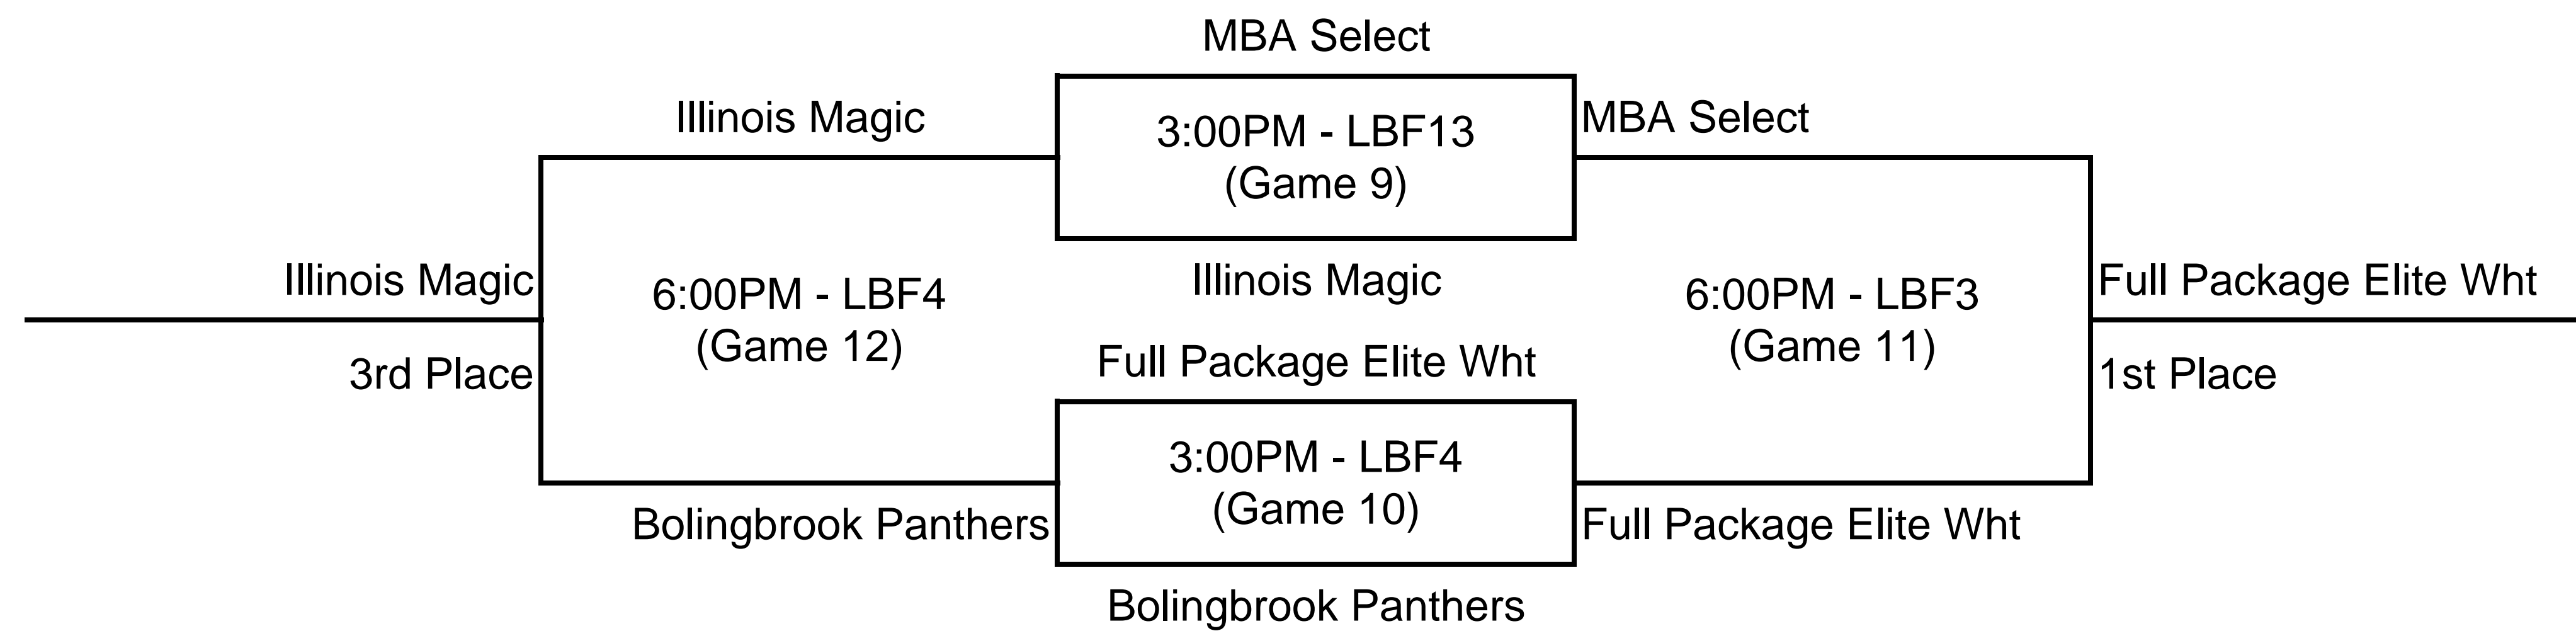

6TH GRADE GIRLS GOLD (SATURDAY)

POOL 6GA1
SCHAUMBURG SPORT CENTER

POOL 6GA2
LAKE BARRINGTON FIELD HOUSE

POOL 6GA3
LAKE BARRINGTON FIELD HOUSE

2012 MIDWEST INVITATIONAL

LAKE BARRINGTON FIELD HOUSE 6TH GRADE GIRLS GOLD (SUNDAY)