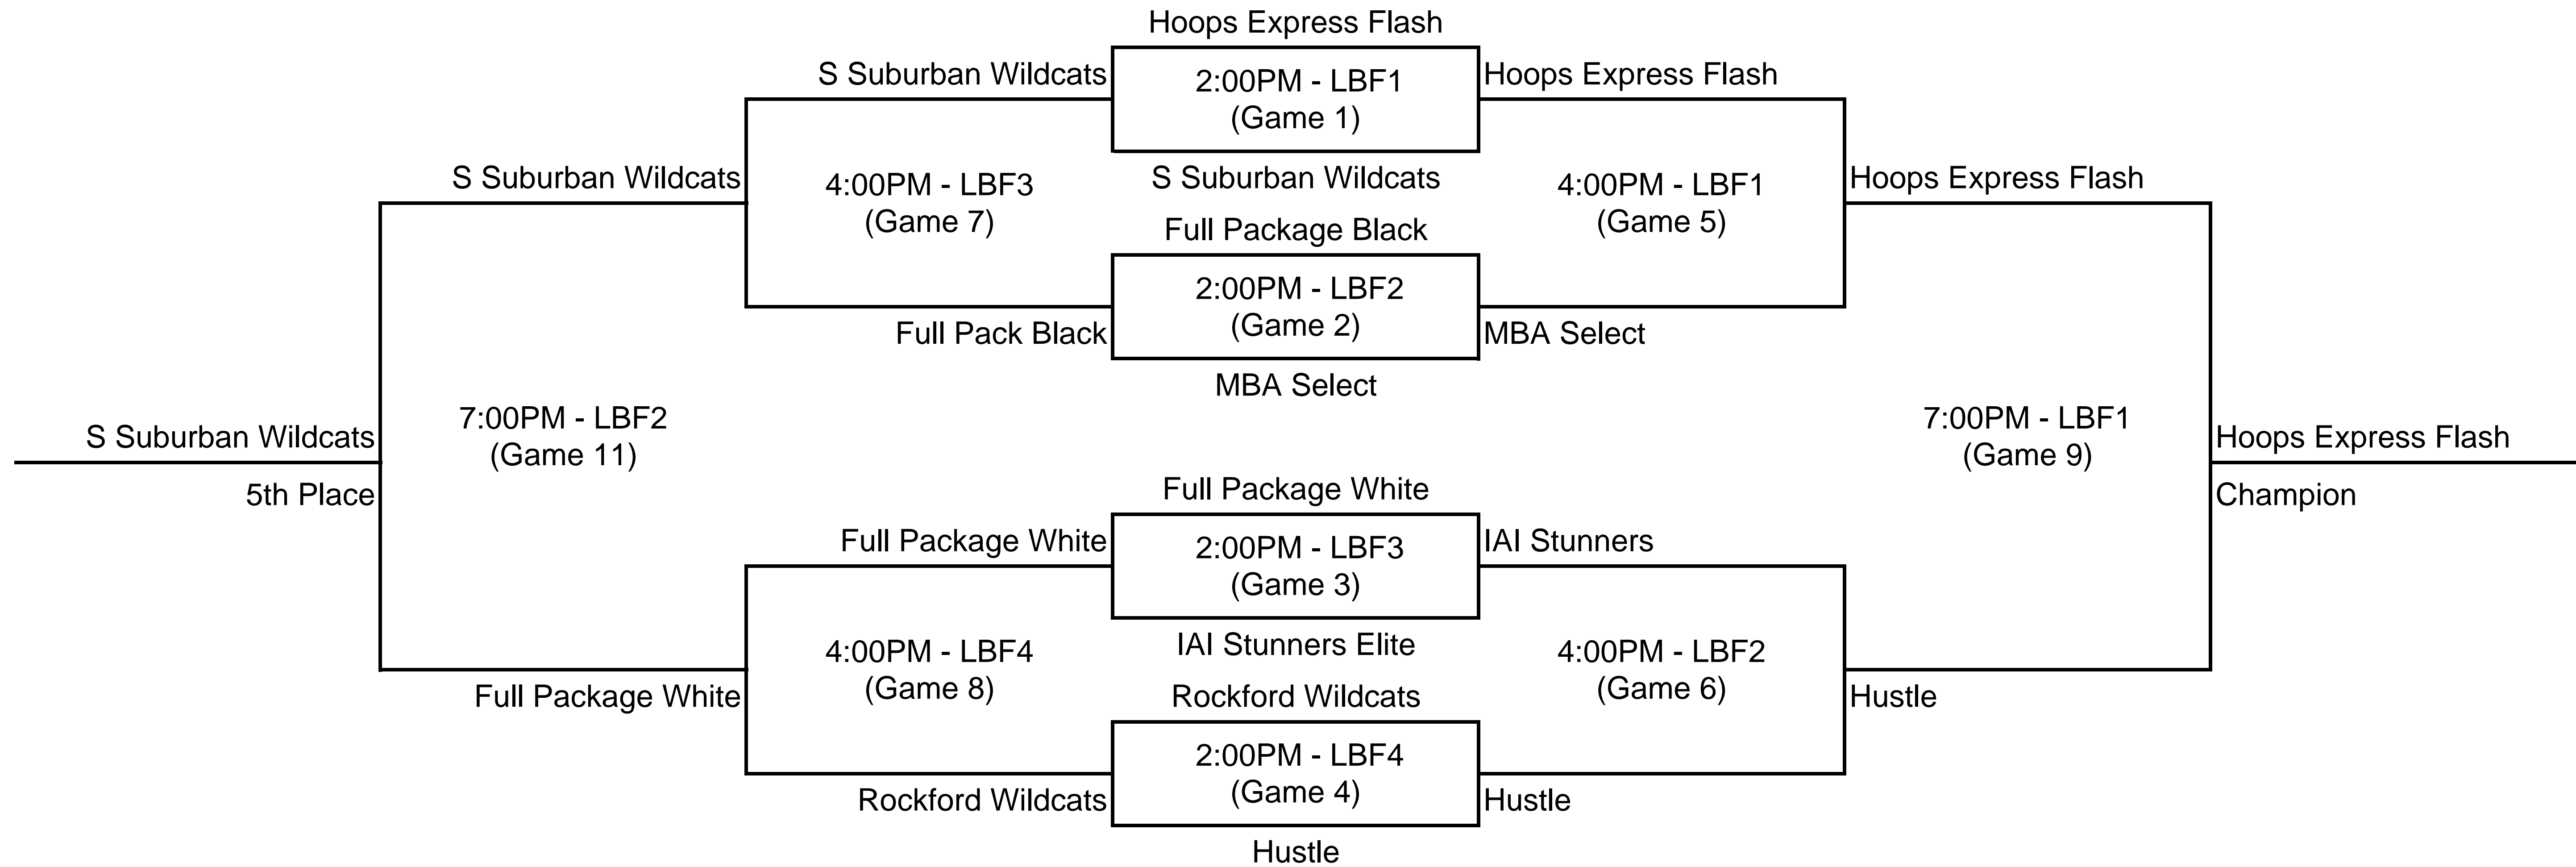

6TH GRADE GIRLS GOLD (SATURDAY)

POOL 6GA1
SCHAUMBURG SPORT CENTER

POOL 6GA2
LAKE BARRINGTON FIELD HOUSE

POOL 6GA3
LAKE BARRINGTON FIELD HOUSE

2012 MIDWEST INVITATIONAL

LAKE BARRINGTON FIELD HOUSE 6TH GRADE GIRLS GOLD (SUNDAY)