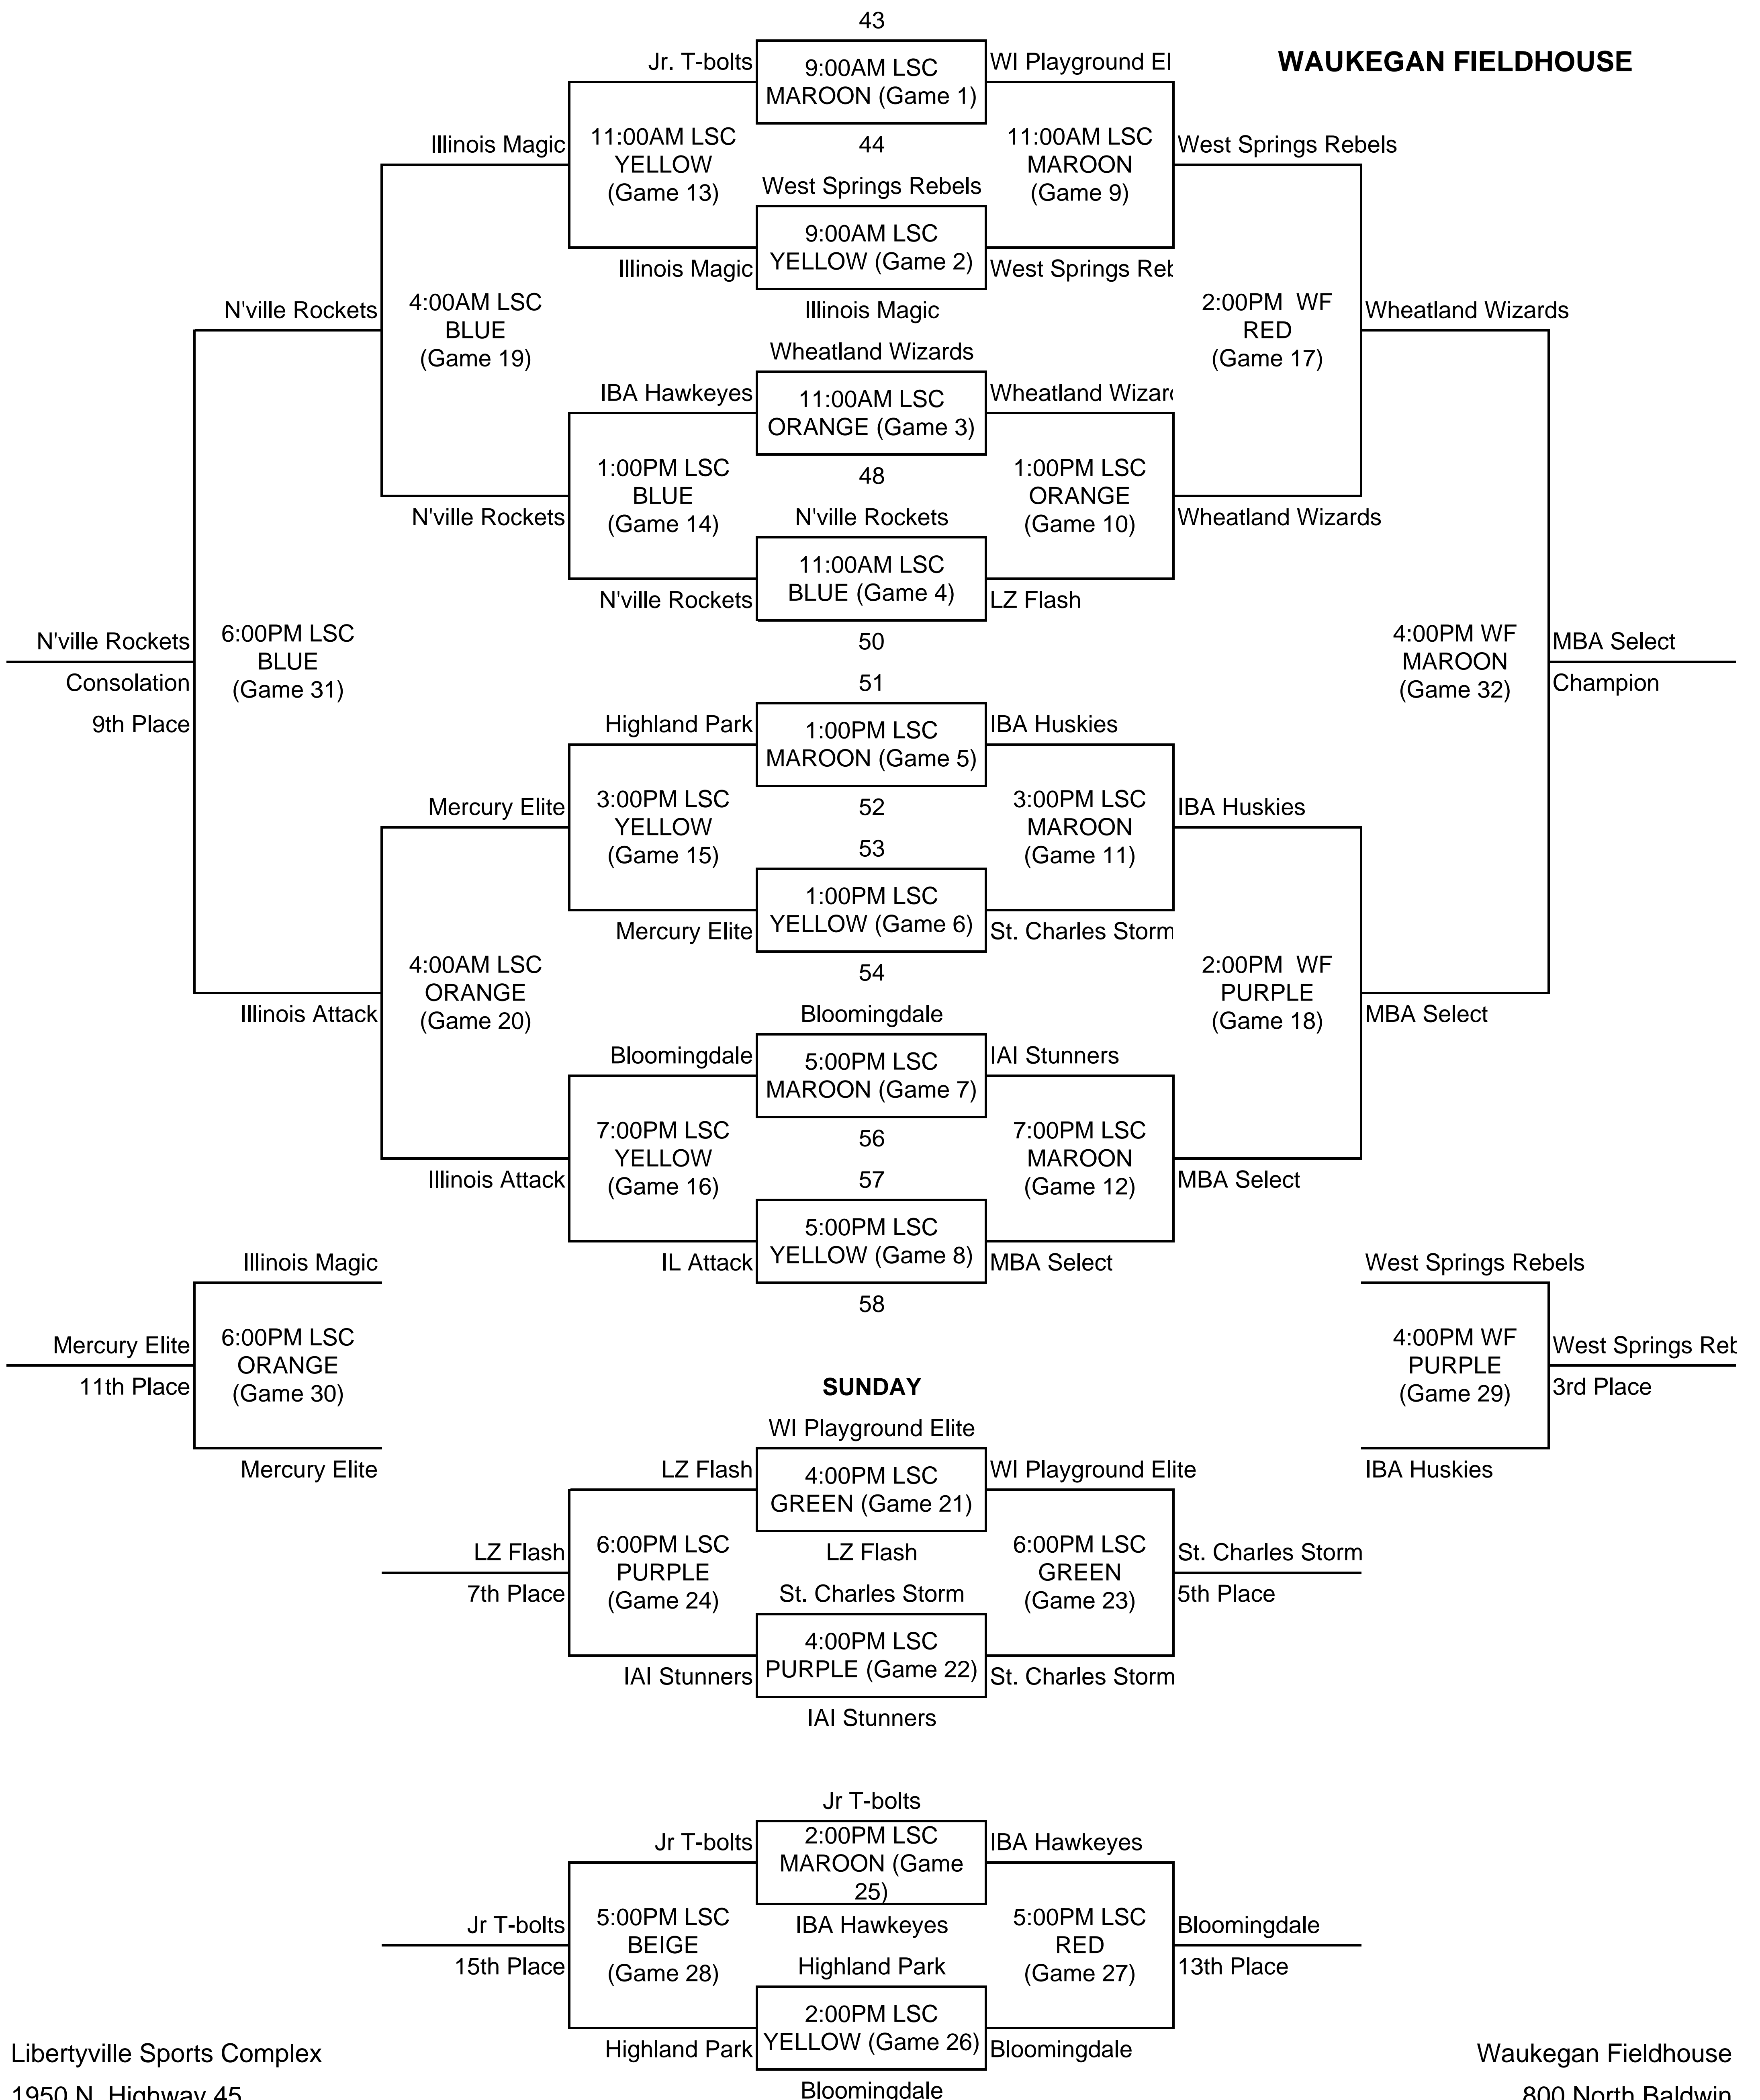

2012 MIDWEST INVITATIONAL

LIBERTYVILLE SPORTS COMPLEX & WAUKEGAN FIELDHOUSE

6TH GRADE BOYS GOLD

SATURDAY 01/14

SUNDAY 01/15

SUNDAY 01/15

WAUKEGAN FIELDHOUSE

Libertyville Sports Complex
1950 N. Highway 45
Libertyville, IL 60048

Waukegan Fieldhouse
800 North Baldwin
Waukegan, IL 60085