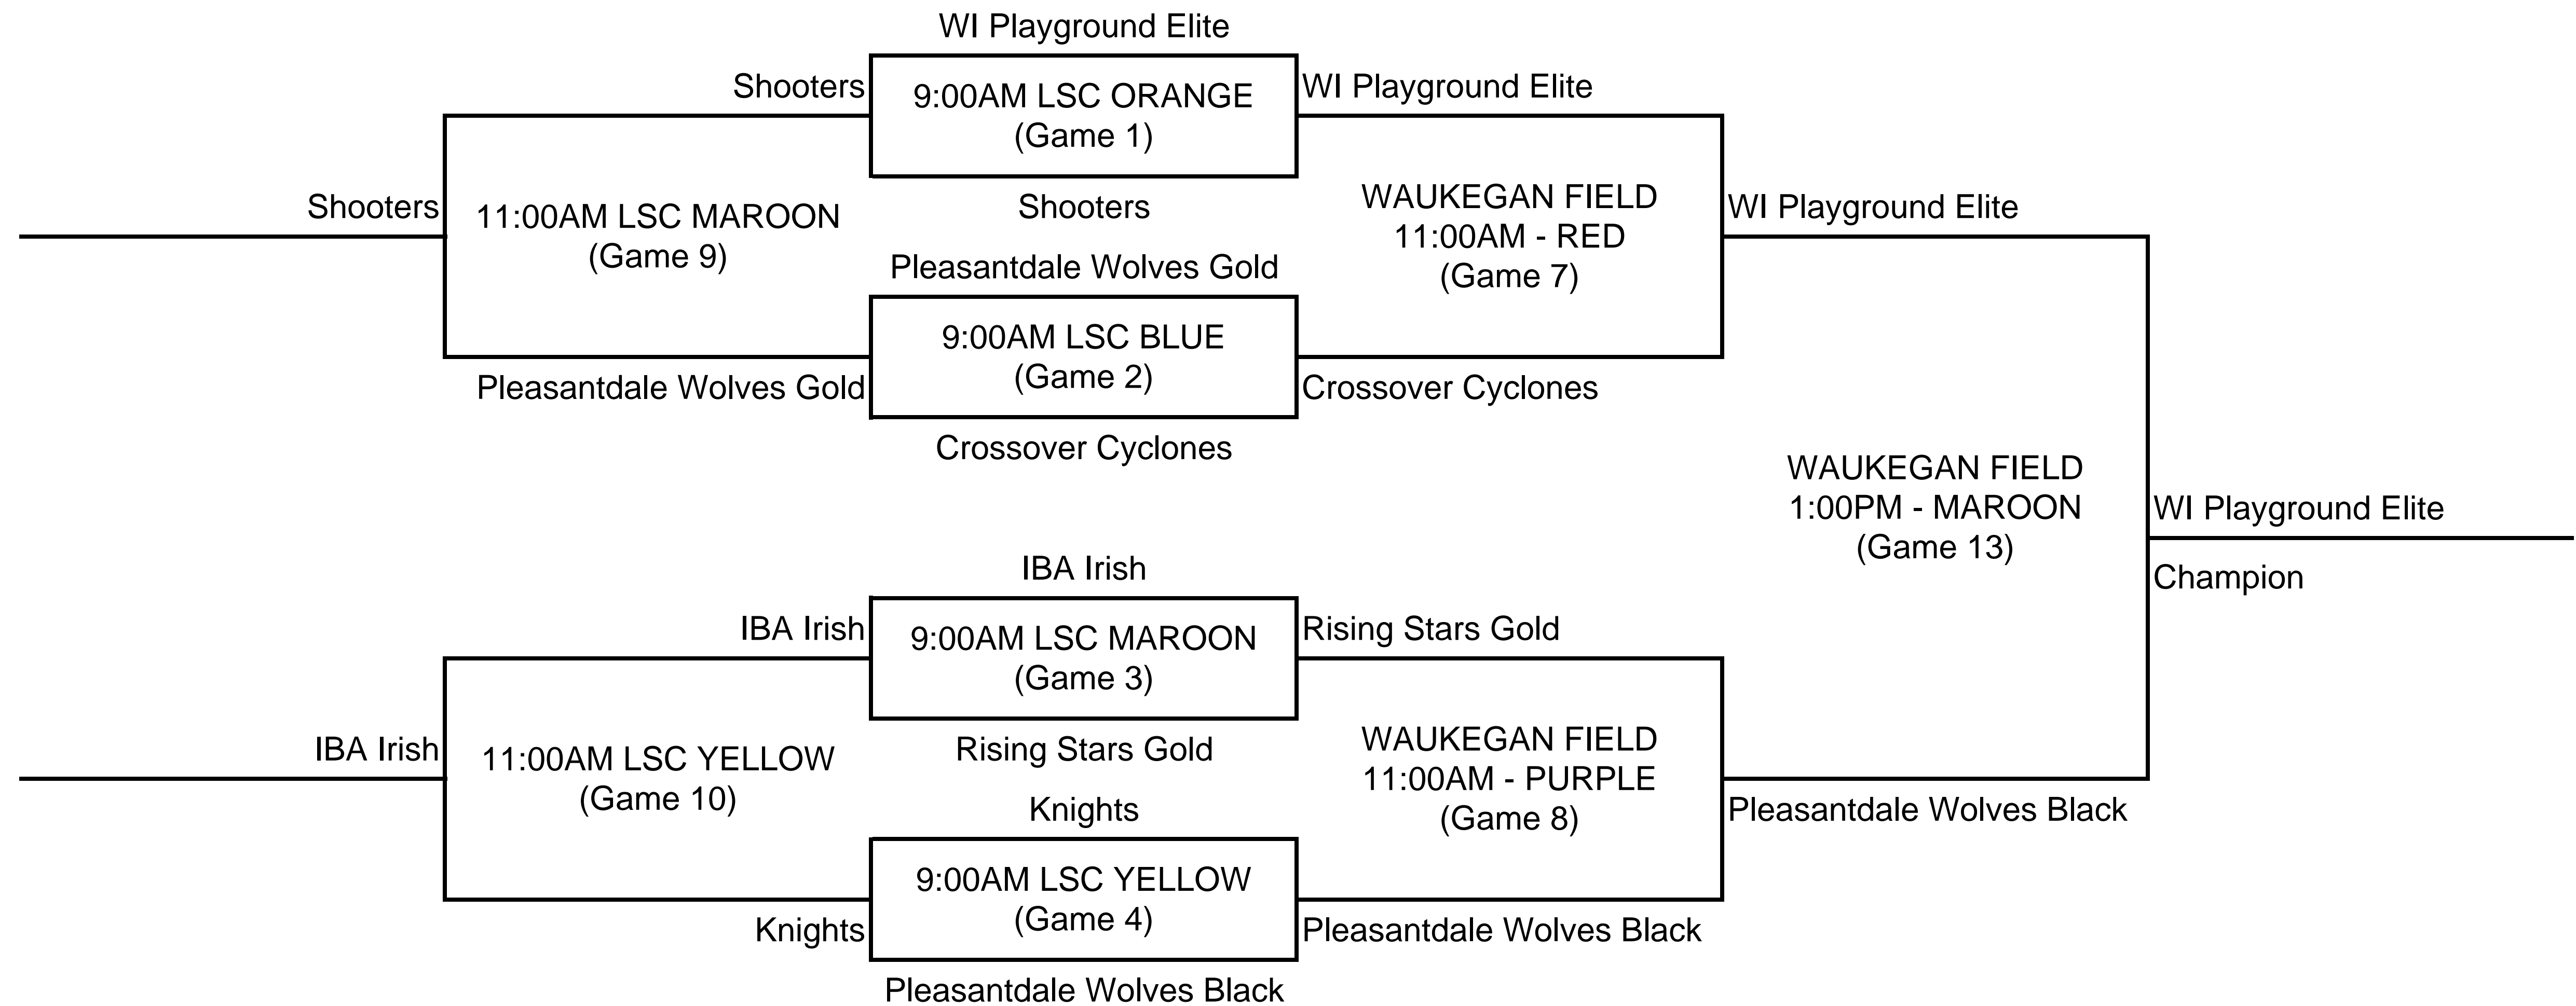

2012 MIDWEST INVITATIONAL

LIBERTYVILLE SPORTS COMPLEX & WAUKEGAN FIELDHOUSE

4TH GRADE BOYS GOLD