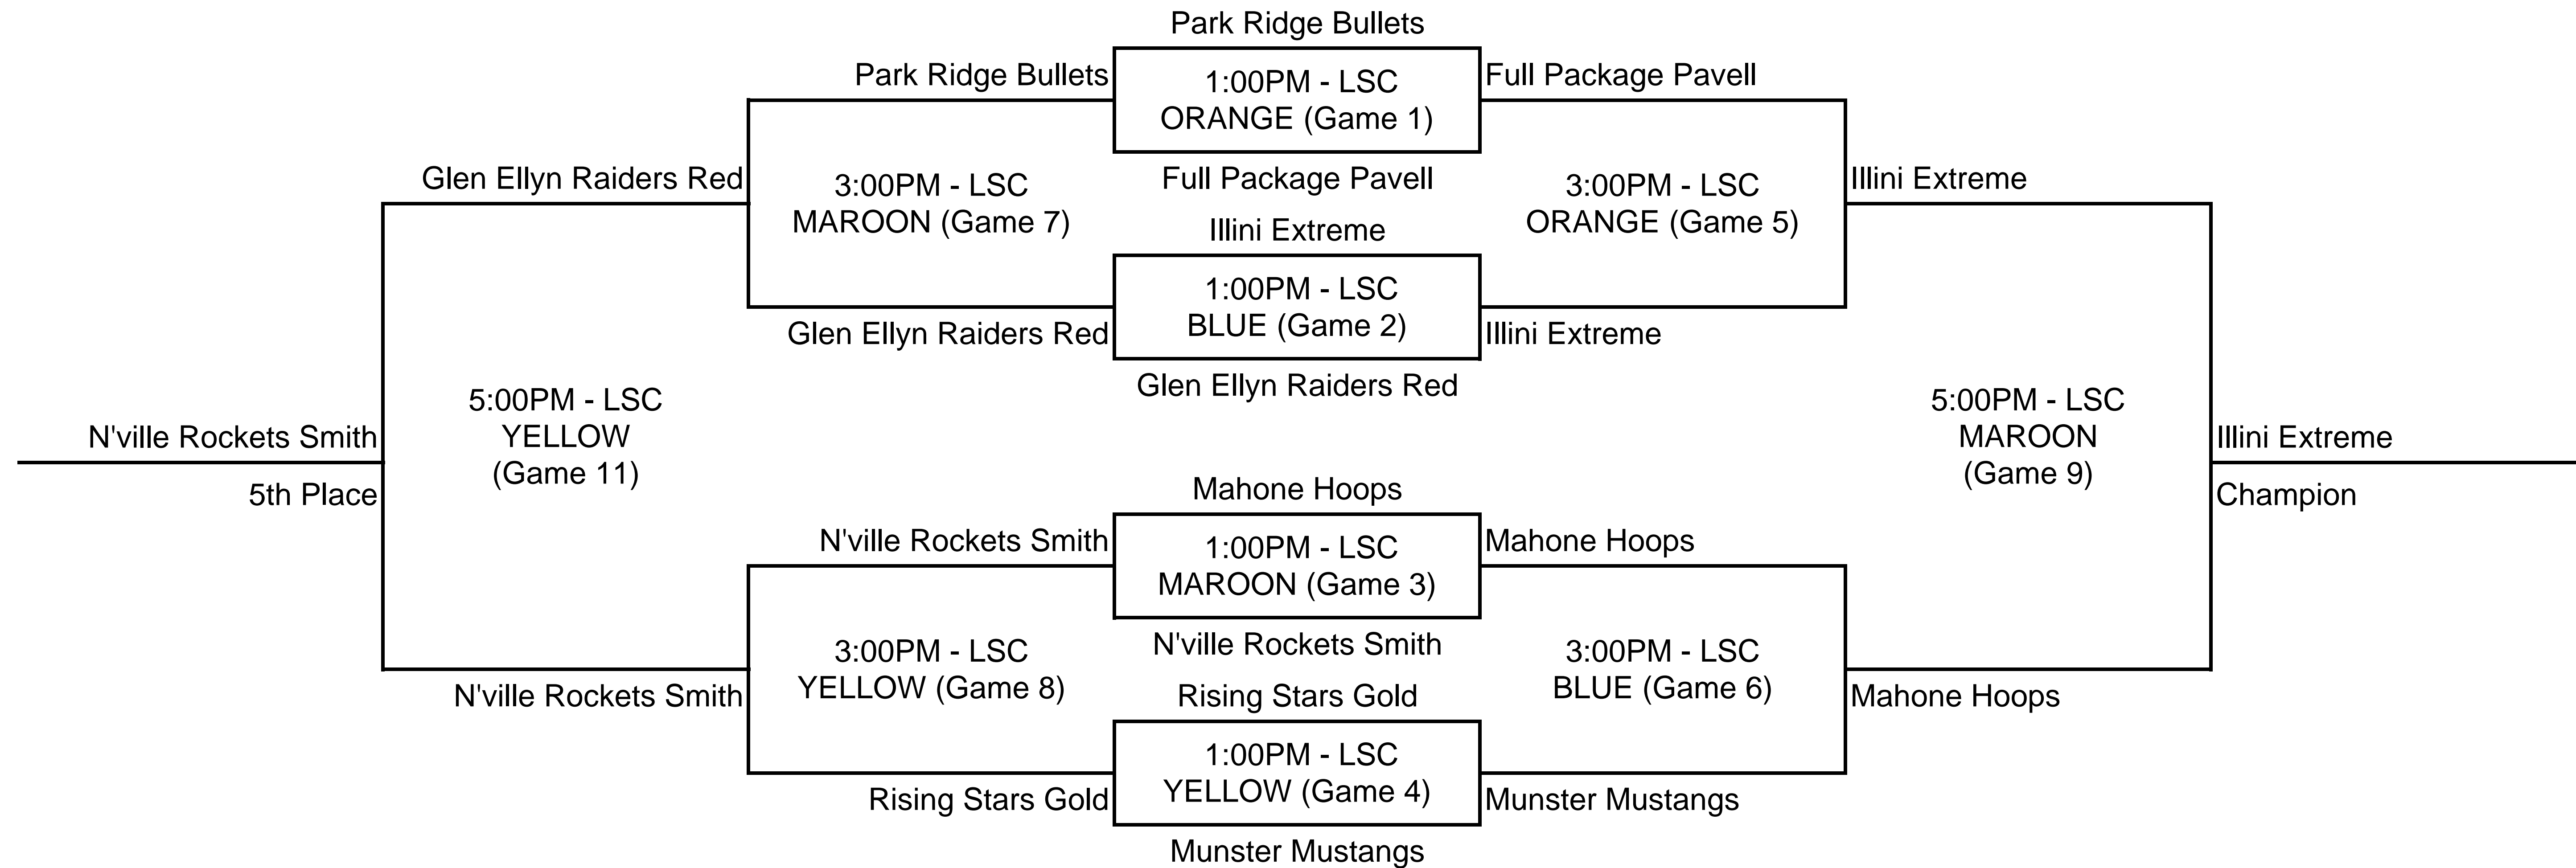

7TH GRADE BOYS SILVER (SATURDAY)

POOL 7BB1

POOL 7BB2

POOL 7BB3

2012 MIDWEST INVITATIONAL

LIBERTYVILLE SPORTS COMPLEX 7TH GRADE BOYS SILVER (SUNDAY)

SUNDAY 01/15

CONSOLATION GAMES