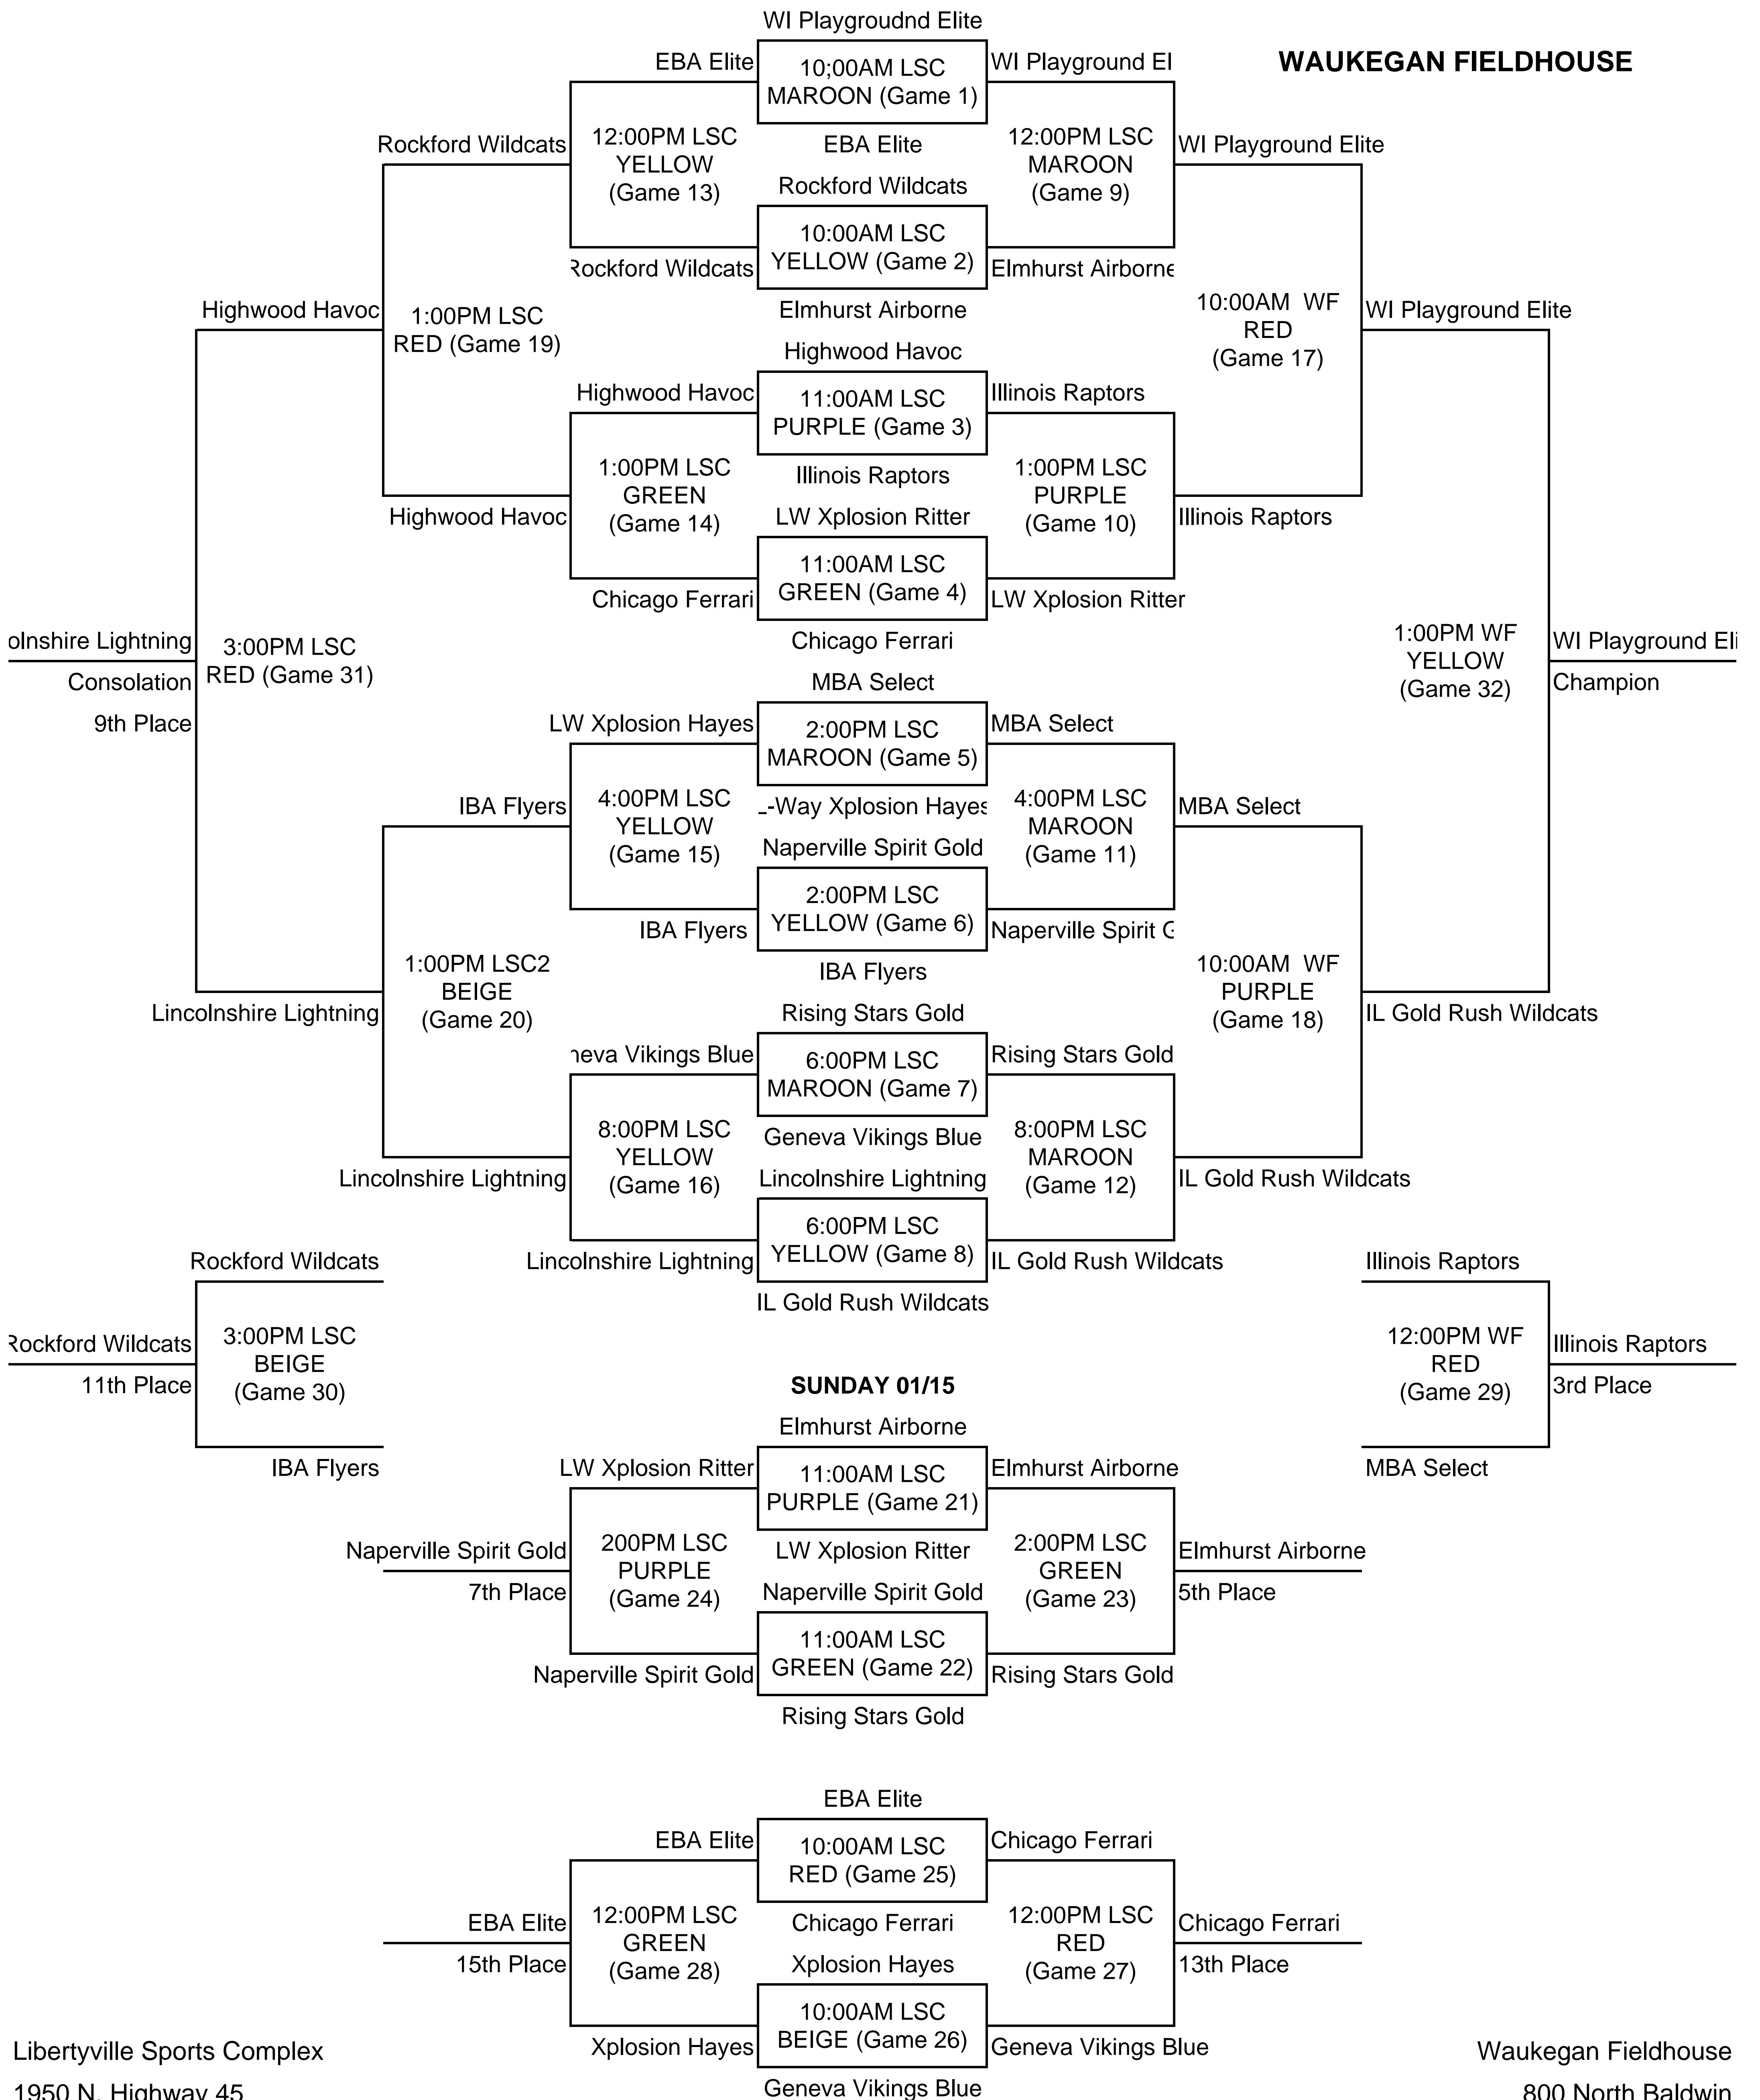

LIBERTYVILLE SPORTS COMPLEX & WAUKEGAN FIELDHOUSE

5TH GRADE BOYS GOLD

SATURDAY 01/14

SUNDAY 01/15

SUNDAY 01/15

WAUKEGAN FIELDHOUSE

Libertyville Sports Complex
1950 N. Highway 45
Libertyville, IL 60048

Waukegan Fieldhouse
800 North Baldwin
Waukegan, IL 60085