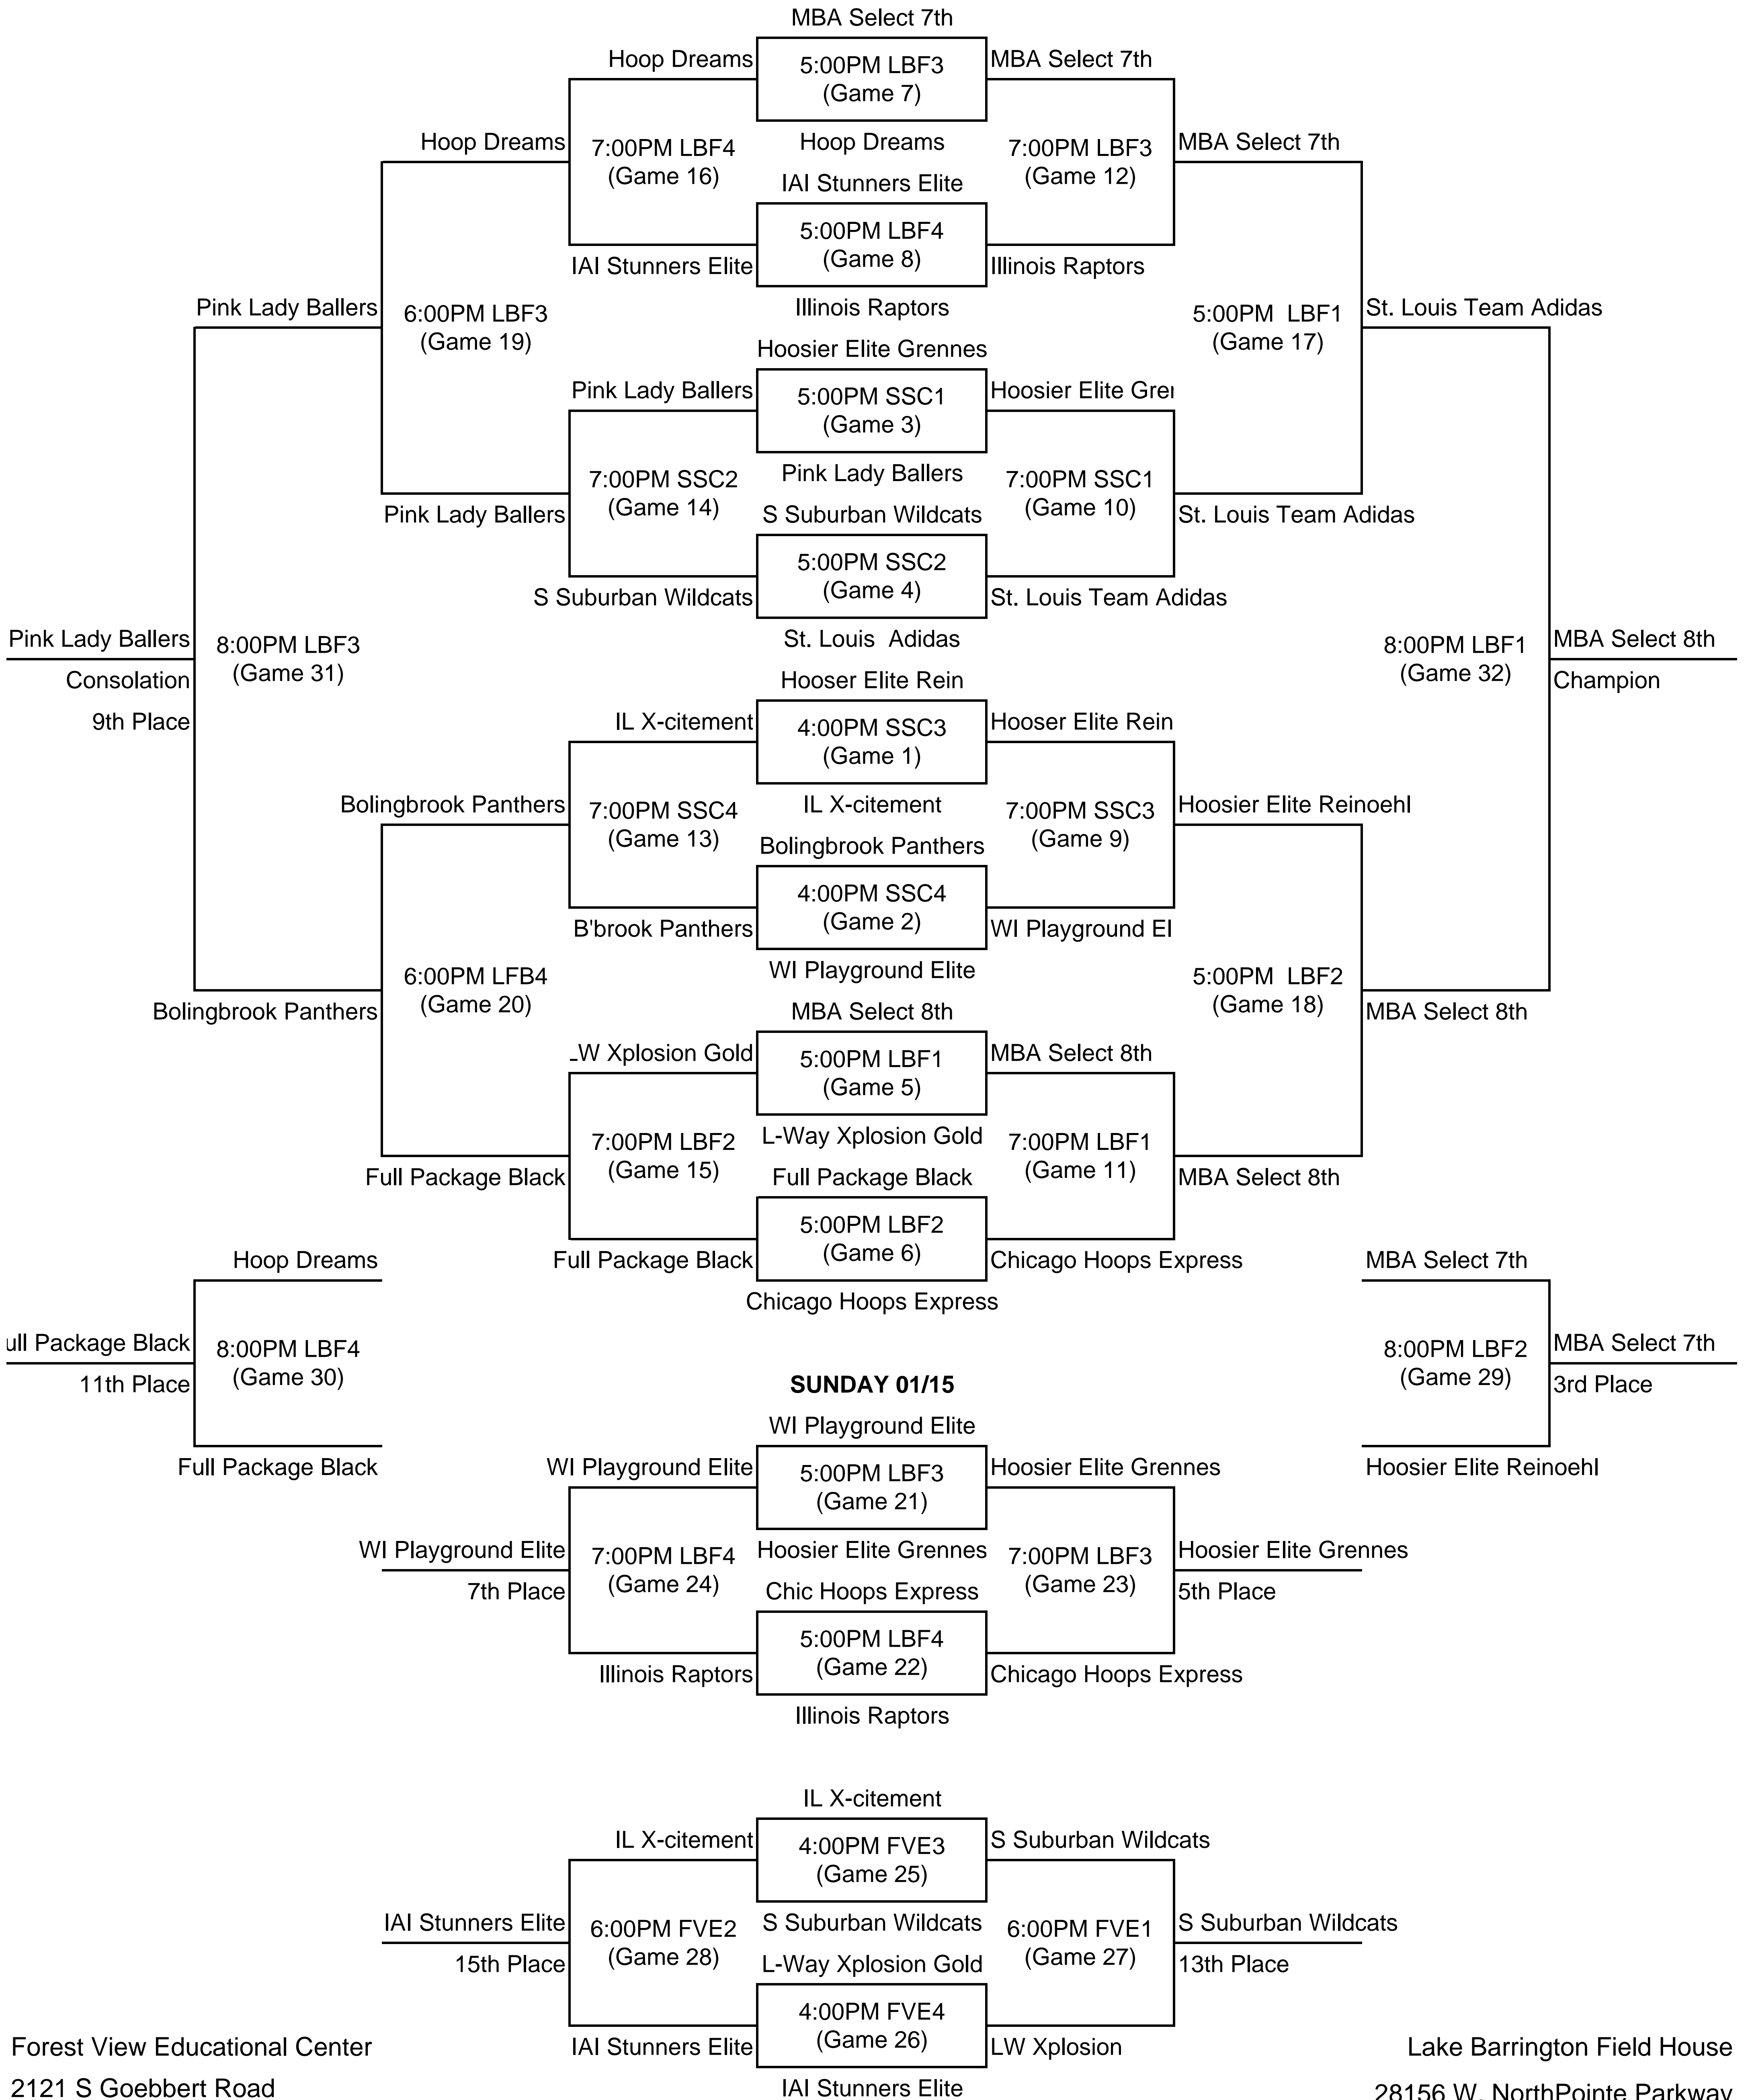

2012 MIDWEST INVITATIONAL

SCHAUMBURG (SSC) -- LAKE BARRINGTON FIELD HOUSE (LBF) -- FOREST VIEW (FVE)

8TH GRADE GIRLS GOLD

SATURDAY 01/14

SUNDAY 01/15

SUNDAY 01/15

Forest View Educational Center
2121 S Goebbert Road
Arlington Heights, IL 60005