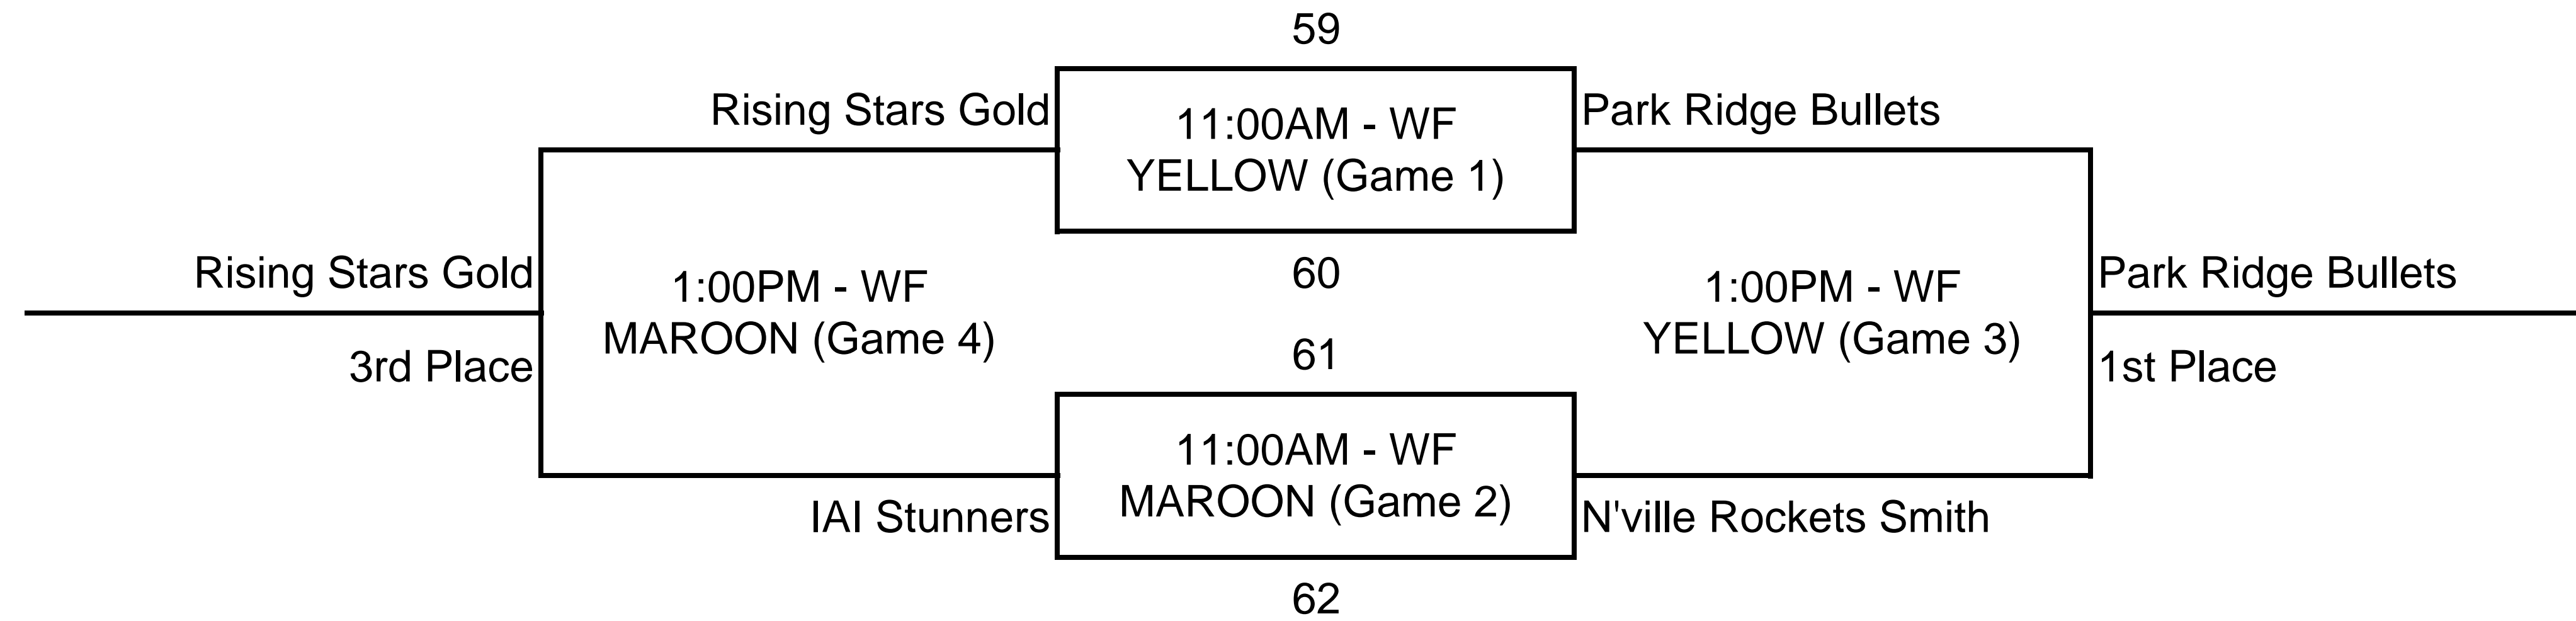

2012 MIDWEST INVITATIONAL

WAUKEGAN FIELDHOUSE

7TH GRADE BOYS SILVER (SATURDAY)

POOL 7BB1

POOL 7BB2