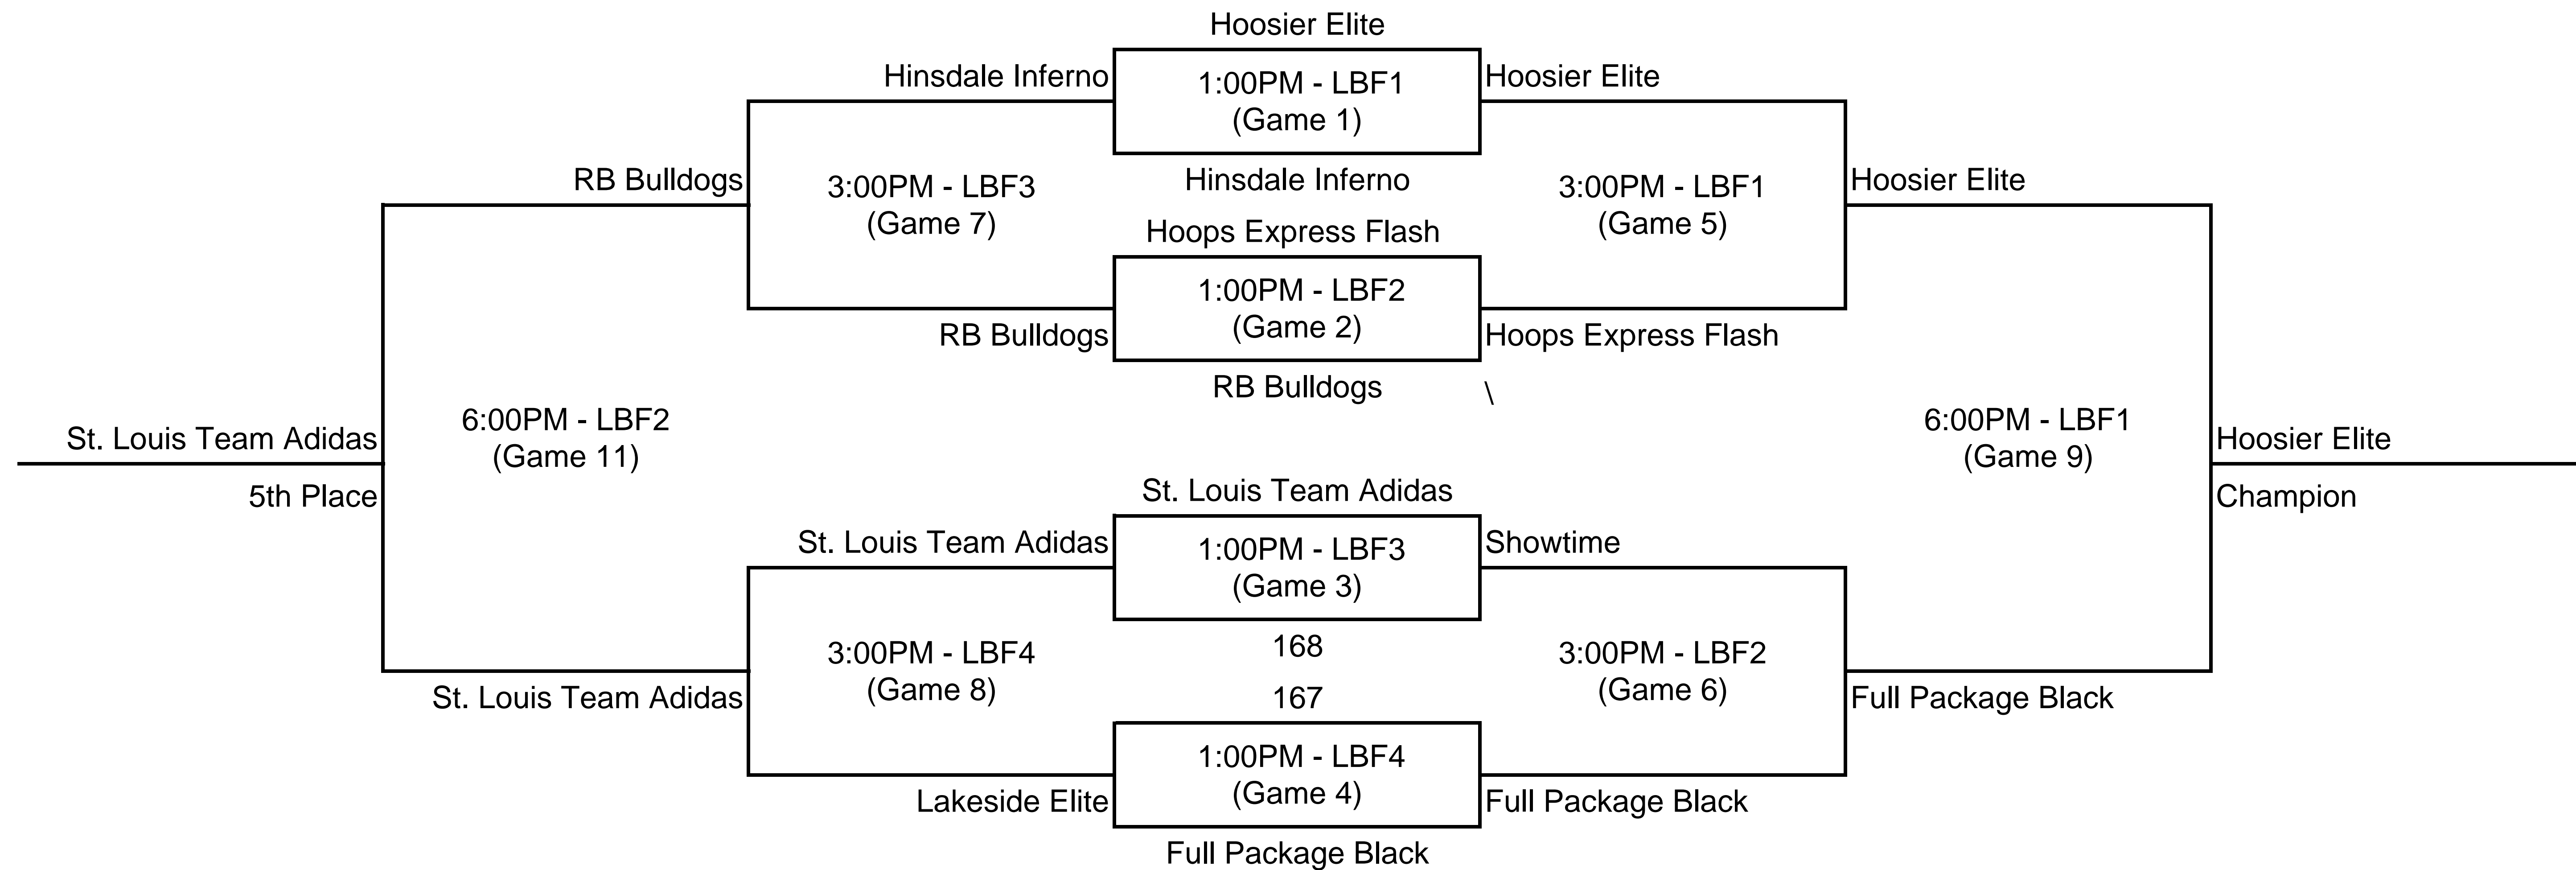

2012 MIDWEST INVITATIONAL

7TH GRADE GIRLS GOLD

SUNDAY 01/15

LAKE BARRINGTON FIELD HOUSE

CONSOLATION GAMES FOREST VIEW EDUCATIONAL